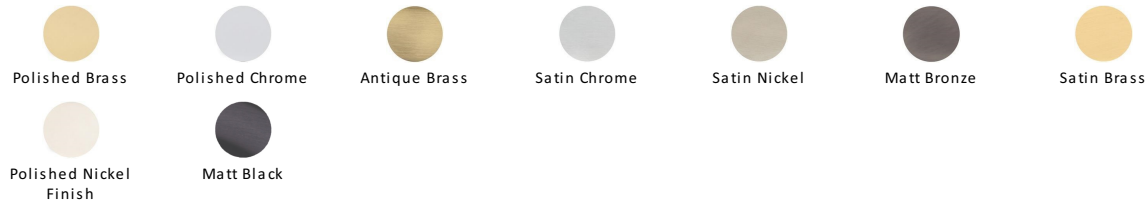

Round Reeded Flush Pull

C1837-MB

Round Reeded Flush Pull Matt Bronze finish

UK Design Registration Number 6202497

Material:
Solid Brass

Finish:
Matt Bronze

Available Finishes

Product Dimensions (All dimensions are in millimeters unless otherwise indicated)

Width	63	Projection	13	Plate Diameter	39
--------------	----	-------------------	----	-----------------------	----

About the Finish

Matt Bronze

An aged finish on brass creating a vintage appearance, yet one that also looks outstanding in contemporary schemes. Over a period of time the bronze colour will lighten along any edges and surfaces that are frequently touched and create a naturally aged appearance highlighting frequently touched areas and exposing the brass below.