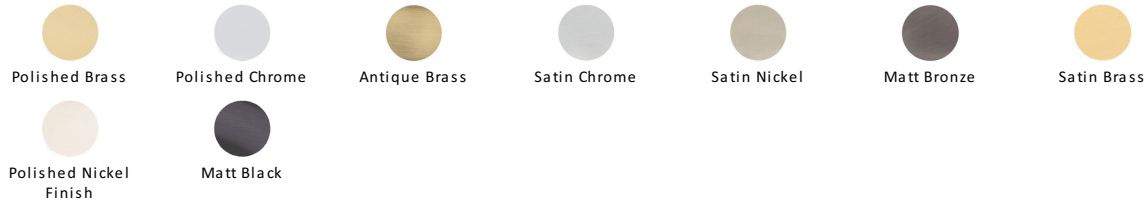

Round Flush Pull - C1835

C1835-MB

Round Flush Pull Matt Bronze finish

Material:
Solid Brass

Finish:
Matt Bronze

Available Finishes

Product Dimensions (All dimensions are in millimeters unless otherwise indicated)

Width	39	Projection	2.5	Plate Diameter	55	Plate Thickness	13
Outer Diameter	64						

About the Finish

Matt Bronze

An aged finish on brass creating a vintage appearance, yet one that also looks outstanding in contemporary schemes. Over a period of time the bronze colour will lighten along any edges and surfaces that are frequently touched and create a naturally aged appearance highlighting frequently touched areas and exposing the brass below.