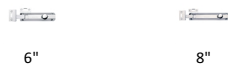

Necked Door Bolt

C1694 8-PC

Heritage Brass Door Bolt Necked Flat 8" Polished Chrome finish

Material:
Solid Brass

Finish:
Polished Chrome

Available Finishes

Available Sizes

Product Dimensions (All dimensions are in millimeters unless otherwise indicated)

Length 8" **Width** 36mm

About the Finish

Polished Chrome

A bold, contemporary finish; low maintenance and easy to clean. The mirror effect reflects light and colour and will complement any colour scheme