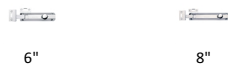

Necked Door Bolt

C1694 8-PC

Heritage Brass Door Bolt Necked Flat 8" Polished Chrome finish

Material:
Solid Brass

Finish:
Polished Chrome

Available Finishes

Available Sizes

6"

8"

Product Dimensions (All dimensions are in millimeters unless otherwise indicated)

Length 8" **Width** 36mm

About the Finish

Polished Chrome

A bold, contemporary finish; low maintenance and easy to clean. The mirror effect reflects light and colour and will complement any colour scheme