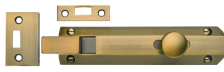

## Necked Door Bolt

C1694 6-AT

Heritage Brass Door Bolt Necked Flat 6" Antique Brass finish

**Material:**  
Solid Brass

**Finish:**  
Antique Brass

### Available Finishes

Polished Brass

Polished Chrome

Antique Brass

Satin Chrome

Satin Nickel

Matt Bronze

Satin Brass

Polished Nickel  
Finish