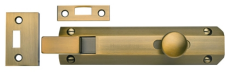

Necked Door Bolt

C1694 6-AT

Heritage Brass Door Bolt Necked Flat 6" Antique Brass finish

Material:
Solid Brass

Finish:
Antique Brass

Available Finishes

Available Sizes

6"

8"

Product Dimensions (All dimensions are in millimeters unless otherwise indicated)

Length	6"	Width	36mm
---------------	----	--------------	------

About the Finish

Antique Brass

With russet hues and a brass undertone, this variation on brass retains a warm and mellow character but adds age and maturity by highlighting the variance of shades making each piece both alluring and unique.