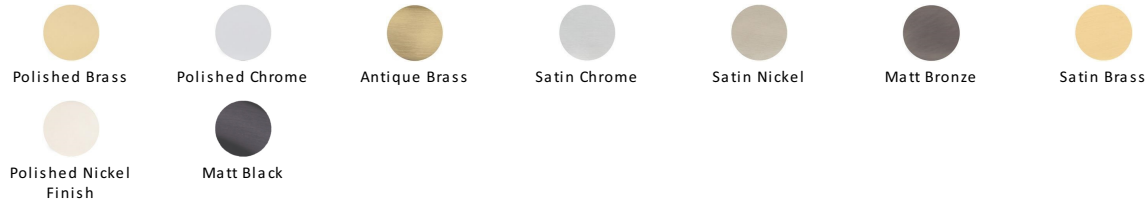

Heritage Brass Dust Excluding Floor Socket

C1625 40-PB

Heritage Brass Dust Excluding Floor Socket Polished Brass finish

Material:
Solid Brass

Finish:
Polished Brass

Available Finishes

Product Dimensions (All dimensions are in millimeters unless otherwise indicated)

Minimum Diameter 19 **Maximum Diameter** 25 **Height** 40

About the Finish

Polished Brass

Warm, mellow with a sense of heritage and comfort this highly polished finish is opulent without being flamboyant. Polished Brass coordinates perfectly with traditional décor.