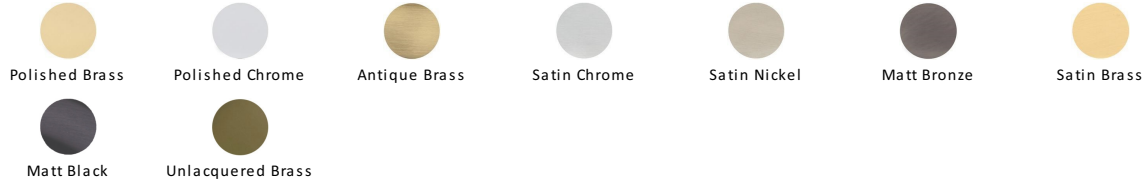

C1564

C1564 6-SB

Heritage Brass Numeral 6 Concealed Fix 76mm (3") Satin Brass finish

Material:
Solid Brass

Finish:
Satin Brass

Available Finishes

Product Dimensions (All dimensions are in millimeters unless otherwise indicated)

Length 76

About the Finish

Satin Brass

A modern alternative to the traditional polished brass, this attractive brushed texture beautifully mellows and adds warmth to both a traditional and a soft contemporary décor.