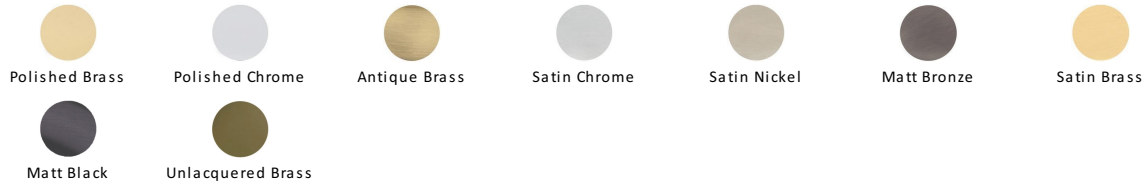

## C1564

C1564 3-SC

Heritage Brass Numeral 3 Concealed Fix 76mm (3") Satin Chrome finish

**Material:**  
Solid Brass

**Finish:**  
Satin Chrome

### Available Finishes

### About the Finish

#### Satin Chrome

The brush marks of satin chrome will appeal to those who favour an industrial yet contemporary chrome finish. Satin Chrome Finish is also less prone to finger marks than polished chrome.