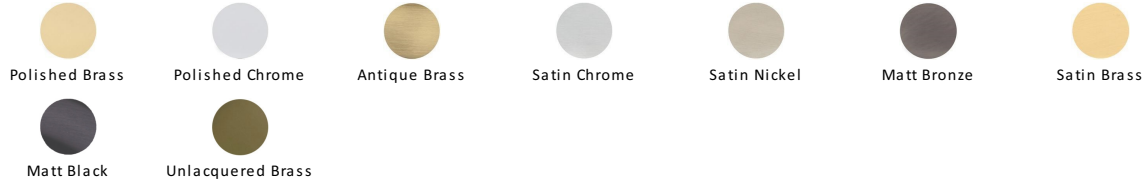

C1564

C1564 1-SC

Heritage Brass Numeral 1 Concealed Fix 76mm (3") Satin Chrome finish

Material:
Solid Brass

Finish:
Satin Chrome

Available Finishes

Product Dimensions (All dimensions are in millimeters unless otherwise indicated)

Length 76

About the Finish

Satin Chrome

The brush marks of satin chrome will appeal to those who favour an industrial yet contemporary chrome finish. Satin Chrome Finish is also less prone to finger marks than polished chrome.