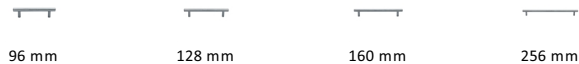

Heritage Brass Cabinet Pull Modern Design

C0364 96-SC

Heritage Brass Cabinet Pull Modern Design 96mm Satin Chrome finish

Material:
Solid Brass

Finish:
Satin Chrome

Available Finishes

Available Sizes

Product Dimensions (All dimensions are in millimeters unless otherwise indicated)

Length	136	Width	11	CTC	96	Projection	31.5
Base	8						

About the Finish

Satin Chrome

The brush marks of satin chrome will appeal to those who favour an industrial yet contemporary chrome finish. Satin Chrome Finish is also less prone to finger marks than polished chrome.