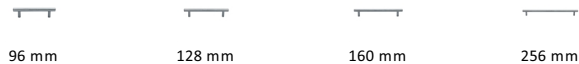

Product Dimensions (All dimensions are in millimeters unless otherwise indicated)

Length	200	Width	11	CTC	160	Projection	31.5
Base	8						

About the Finish

Satin Chrome

The brush marks of satin chrome will appeal to those who favour an industrial yet contemporary chrome finish. Satin Chrome Finish is also less prone to finger marks than polished chrome.

Useful Information

- If replacing an existing Cabinet Pull it may be simpler to install if you select a pull which matches the existing centre to centre of the screw holes

Box Contains

- 1 x Cabinet Pull
- All fixing screws and fasteners
- Back fittings. 4 x M4 bolts; 2 x 25mm and 2 x 40mm thread length