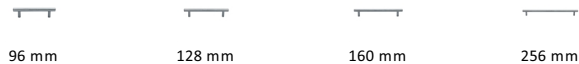

## Heritage Brass Cabinet Pull Modern Design

C0364 160-SC

Heritage Brass Cabinet Pull Modern Design 160mm Satin Chrome finish

**Material:**  
Solid Brass

**Finish:**  
Satin Chrome

### Available Sizes

### Product Dimensions (All dimensions are in millimeters unless otherwise indicated)

<b>Length</b>	200	<b>Width</b>	11	<b>CTC</b>	160	<b>Projection</b>	31.5
<b>Base</b>	8						