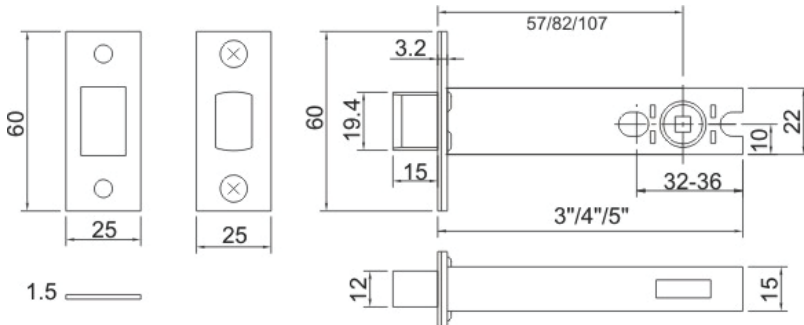

TUBULAR BATHROOM DEADBOLT

1

DEADBOLT AND STRIKE DIMENSIONS

TUBULAR BATHROOM DEADBOLT

Used for internal doors where privacy is required. A thumbturn and release is required to operate the bolt. Door is locked & unlocked by throwing the bolt. In emergencies the bolt may be thrown using a coin release from outside. Bolt is fully reversible for door handing & suitable for thumbturns that require bolt through fixing.