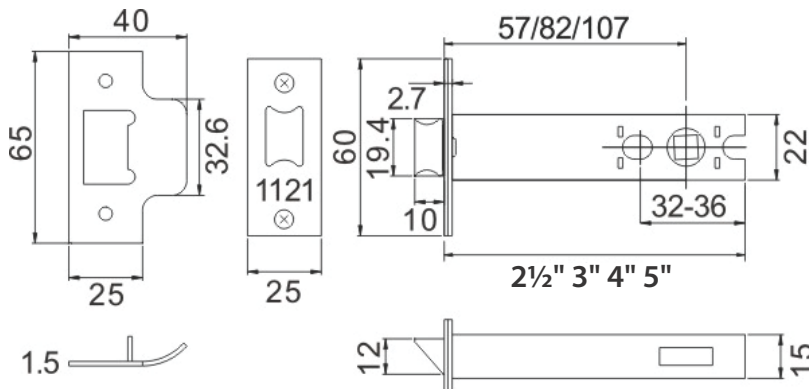

HEAVY DUTY TUBULAR LATCHES

1

LATCH AND STRIKE DIMENSIONS

TUBULAR LATCHES

Heavy duty strongly sprung latch.
 Used for internal doors that do not require locking.
 Suitable for unsprung levers, unsprung mortice knobs and with heavy lever handles requiring additional springing to return to rest.
 Suitable for use with 8mm door handle spindles and for round rose furniture requiring bolt through fixing (except 2½").
 Latch bolt easily reversed for door handing by turning latch bolt.

2 6x screws

3

Box Contains

1 Tubular Latch and Strike plate(s)

2 6x screws

3 Dust box

M Marcus Ltd., Dudley

Material	Description	Sizes shown are in mm and approximate unless otherwise indicated. We reserve the right to amend where necessary and without any prior notice.
Solid Forged Brass	Tubular Latch	