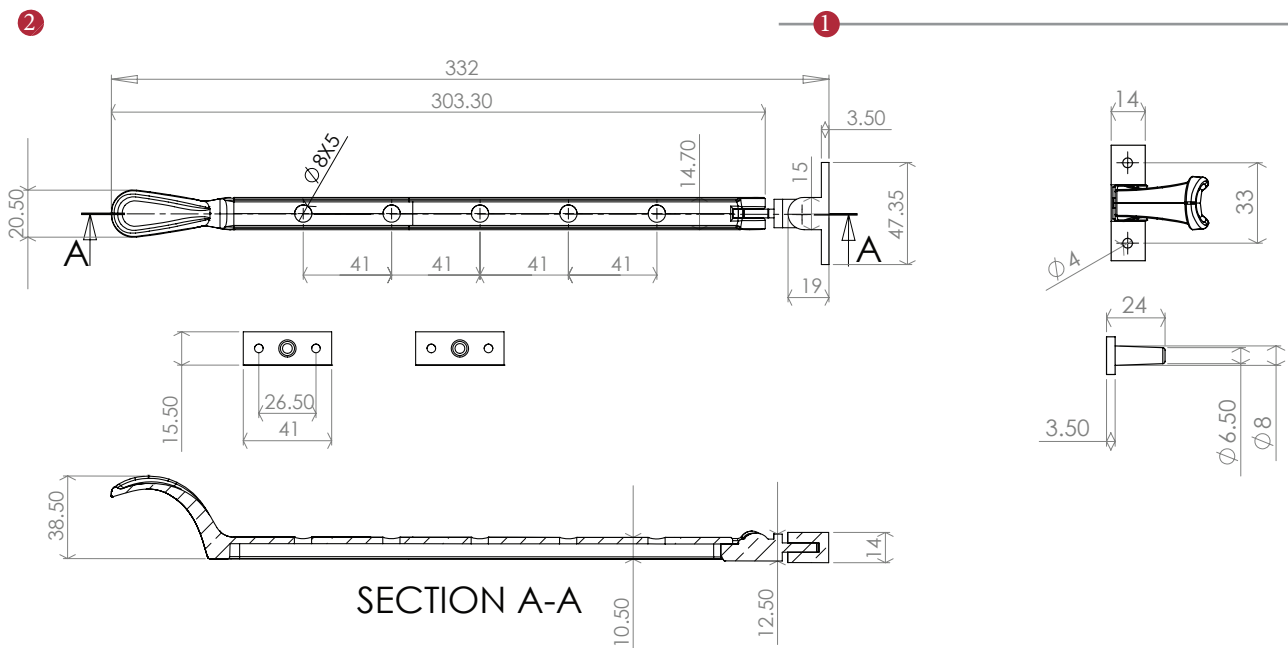

V990 12" CASEMENT STAY

② Dimensions: see the outlines given above

- ③
-  6 x Brass Screw
 -  Steel pilot screw

FINISHES

-  Polished Brass finish
-  Polished Chrome finish
-  Antique Brass finish
-  Satin Chrome finish
-  Satin Nickel finish
-  Matt Bronze finish
-  Satin Brass finish
-  Polished Nickel finish

Overview

- ① Casement stay illustrated
- ② (General dimensions of casement stay)
- ③ Supplied with:
6 x 25mm Brass Screws
1 x Steel pilot screw

M Marcus Ltd., Dudley

Product Code

V990

Material

Solid Brass

Available in all Heritage Brass finishes.

Sizes shown are in mm and approximate. We reserve the right to amend where necessary and without any prior notice.