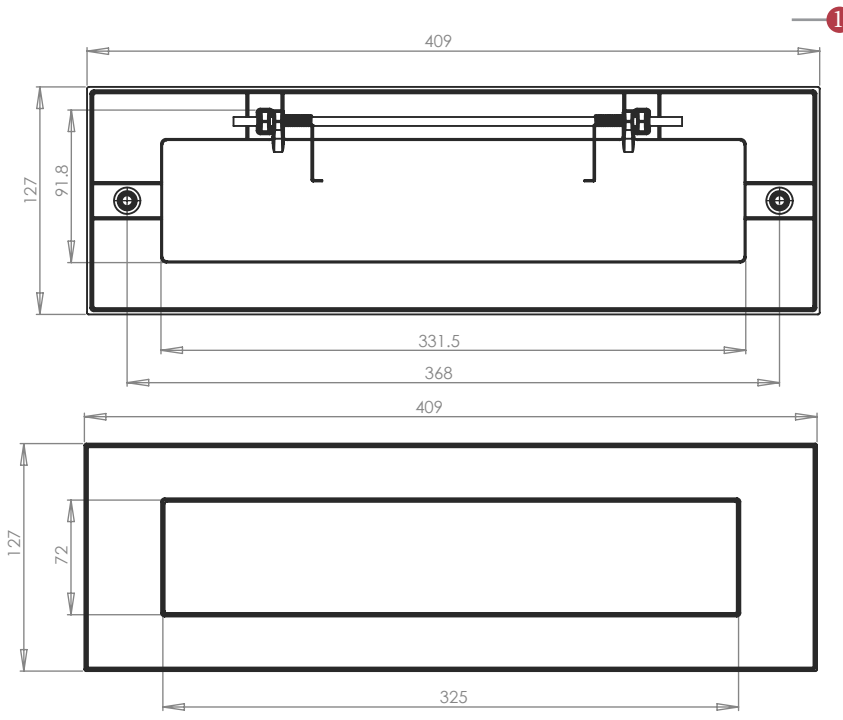

V850 LETTER PLATE 16 x 5"

② Dimensions:
see the outlines given above

FINISHES

- MB Matt Bronze finish
- SB Satin Brass finish
- PN Polished Nickel finish
- SN Satin Nickel finish
- AT Antique Brass finish
- SC Satin Chrome finish
- PB Polished Brass finish
- PC Polished Chrome finish

Overview

① Letter Plate illustrated

② (General dimensions of Letter Plate)

③ Supplied with:
1x Allen key 2x threaded washer [a]
2x threaded Allen bolt 2x decorative cap [b]

 M Marcus Ltd., Dudley

Product Code

V850 406

Material

Solid Brass

Sizes shown are in mm and approximate. We reserve the right to amend where necessary and without any prior notice.