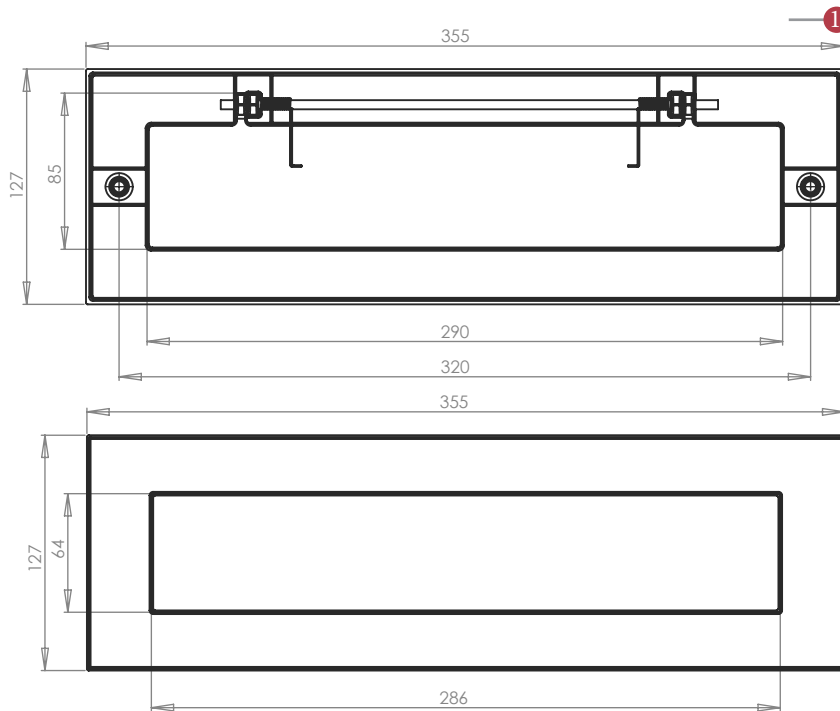

V850 LETTER PLATE 14 x 5"

② Dimensions:
see the outlines given above

FINISHES

- MB Matt Bronze finish
- SB Satin Brass finish
- PN Polished Nickel finish
- SN Satin Nickel finish
- AT Antique Brass finish
- SC Satin Chrome finish
- PB Polished Brass finish
- PC Polished Chrome finish

Overview

① Letter Plate illustrated

② (General dimensions of Letter Plate)

③ Supplied with:
1x Allen key 2x threaded washer [a]
2x threaded Allen bolt 2x decorative cap [b]

 M Marcus Ltd., Dudley

Product Code

V850 356

Material

Solid Brass

Sizes shown are in mm and approximate. We reserve the right to amend where necessary and without any prior notice.