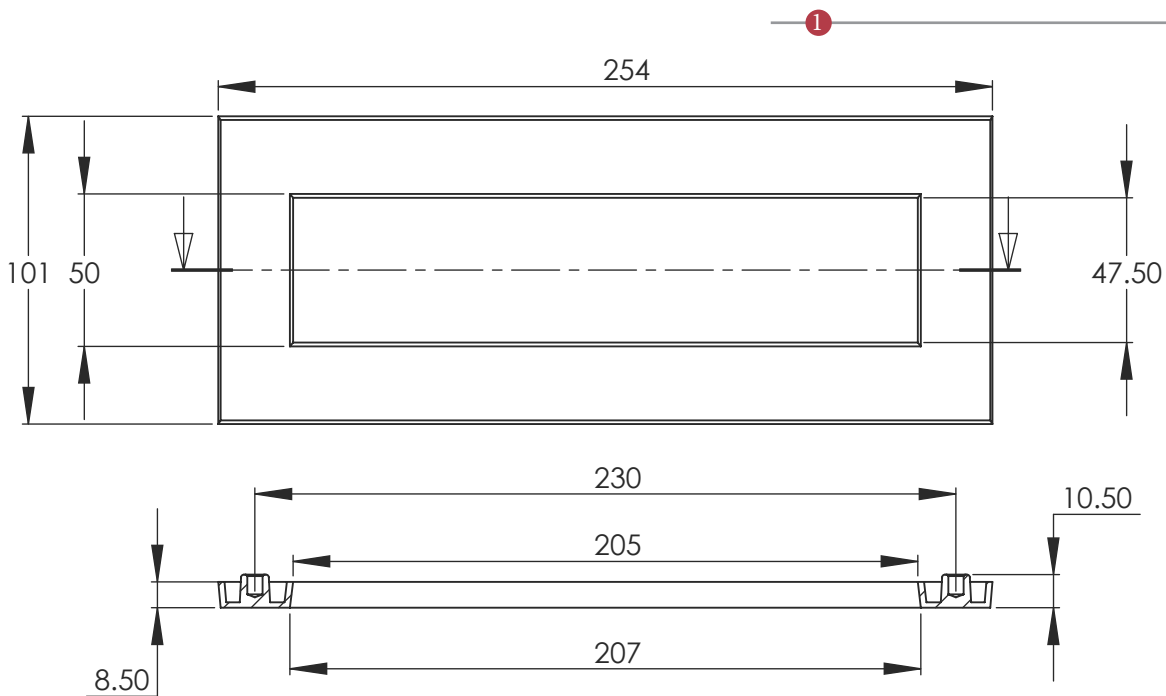

V850 LETTER PLATE 10 x 4"

② Dimensions:
see the outlines given above

③

5.5

FINISHES

- ◆ME◆ Matt Bronze finish
- ◆SB◆ Satin Brass finish
- ◆PN◆ Polished Nickel finish
- ◆SN◆ Satin Nickel finish
- ◆AT◆ Antique Brass finish
- ◆SC◆ Satin Chrome finish
- ◆PB◆ Polished Brass finish
- ◆PC◆ Polished Chrome finish
- ◆BK◆ Matt Black finish
- (ULB) Unlacquered Brass finish

Overview

① Letter Plate illustrated

② (General dimensions of Letter Plate)

③ Supplied with:
1x Allen key 2x threaded washer [a]
2x threaded Allen bolt 2x decorative cap [b]

 M Marcus Ltd., Dudley

Product Code

V850 254.101

Material

Solid Brass

Sizes shown are in mm and approximate. We reserve the right to amend where necessary and without any prior notice.