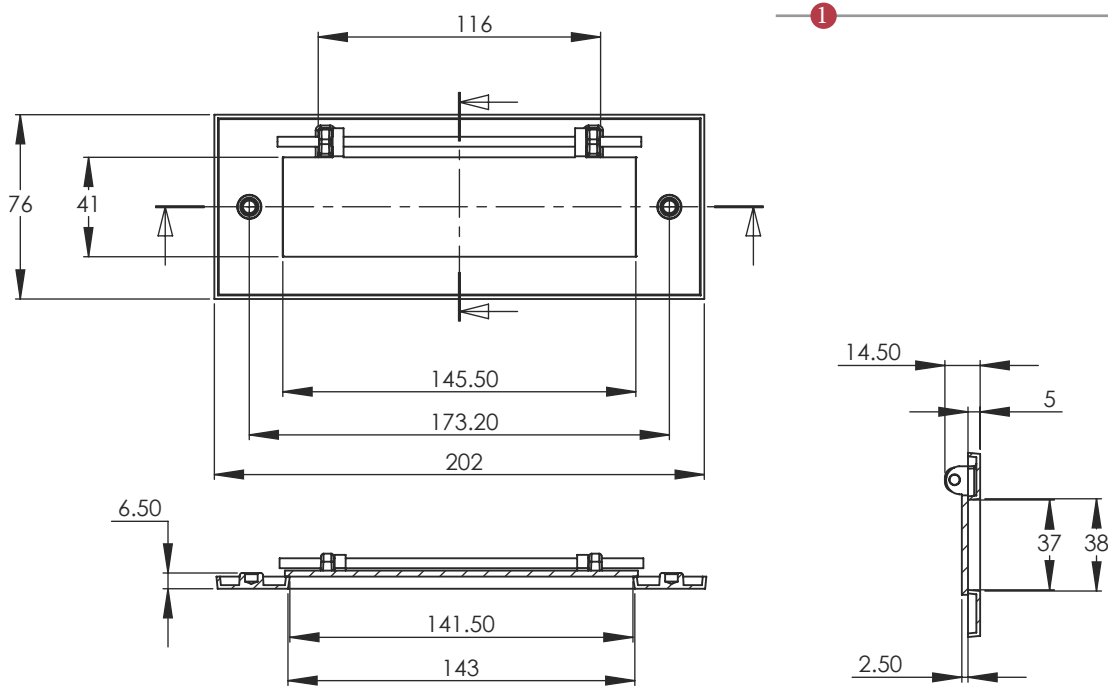

## V850 LETTER PLATE 8"

② Dimensions: see the outlines given above

### Overview

① Letter Plate illustrated

② (General dimensions of Letter Plate)

③ Supplied with:  
 1x Allen key  
 2x threaded Allen bolt  
 2x threaded washer [a]  
 2x decorative cap [b]

  
**M Marcus Ltd., Dudley**

Product Code

V850 203

Material

Solid Brass

Sizes shown are in mm and approximate. We reserve the right to amend where necessary and without any prior notice.