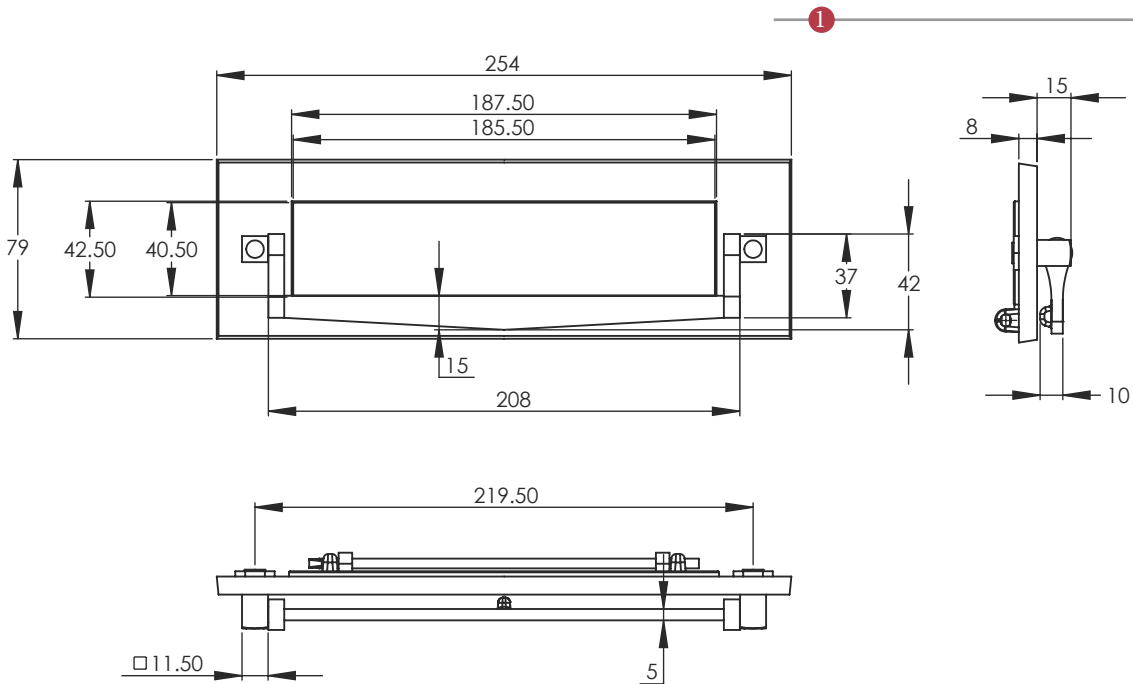

V830 POSTAL KNOCKER

② Dimensions: see the outlines given above

FINISHES

- ME Matt Bronze finish
- SB Satin Brass finish
- SN Satin Nickel finish
- AT Antique Brass finish
- SC Satin Chrome finish
- PE Polished Brass finish
- PC Polished Chrome finish

Overview

① Postal knocker illustrated

② (General dimensions of Postal knocker)

③ Supplied with:
1x Allen key 2x threaded washer [a]
2x threaded Allen bolt 2x decorative cap [b]

 M Marcus Ltd., Dudley

Product Code

V830

Material

Solid Brass

Sizes shown are in mm and approximate. We reserve the right to amend where necessary and without any prior notice.