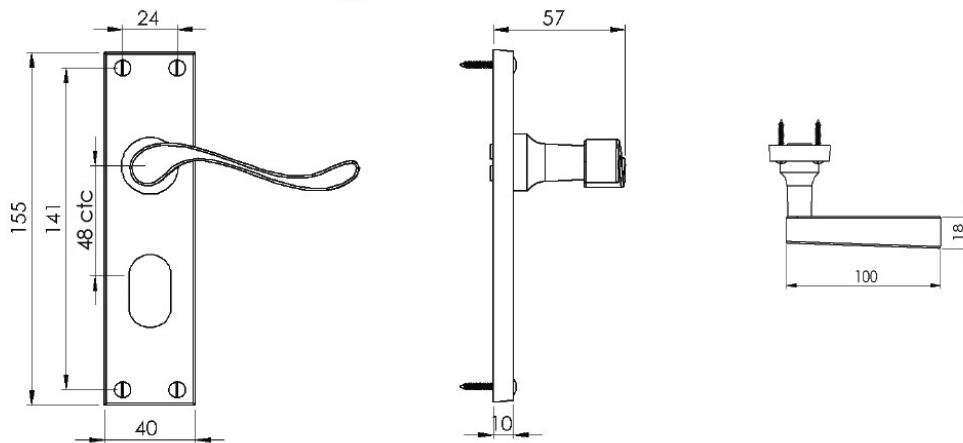

BEDFORD OVAL PROFILE LOCK HANDLE

1
PAIRED VIEW

2
Spindle : 7.8mm x 85mm - 1pc.

3
Iron starter screw x 1pc.
Drill pilot holes, use the starter screw to cut a thread

4
8x Brass wood screws
Fasten the brass screw into the pilot hole

Box
Contains

1	2	3	4
Pair of lever handles	1x 85mm spindle suitable for 35mm & 45mm thick door	1x Iron screw	8x Brass wood screws

M Marcus Ltd., Dudley

Product Code

V805

Material

Solid Brass

Available in all Heritage Brass finishes.

Sizes shown are in mm and approximate. We reserve the right to amend where necessary and without any prior notice.