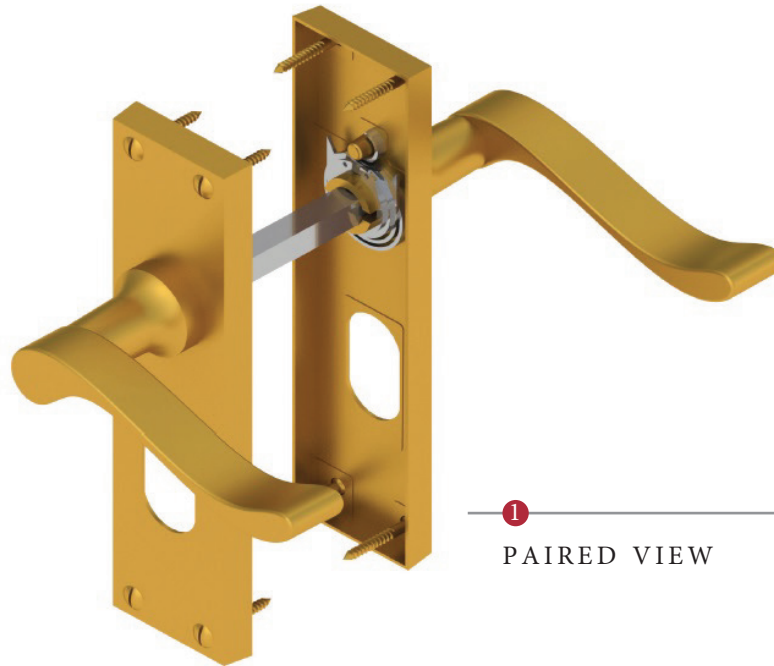

BEDFORD OVAL PROFILE LOCK HANDLE

1
PAIRED VIEW

2
Spindle : 7.8mm x 85mm - 1pc.

3
Iron starter screw x 1pc.
Drill pilot holes, use the starter screw to cut a thread

4
8x Brass wood screws
Fasten the brass screw into the pilot hole

Box
Contains

1	2	3	4
Pair of lever handles	1x 85mm spindle suitable for 35mm & 45mm thick door	1x Iron screw	8x Brass wood screws

M Marcus Ltd., Dudley

Product Code

V805

Material

Solid Brass

Available in all Heritage Brass finishes.