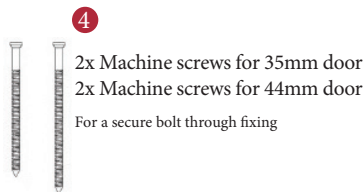

ROMA LEVER ON ROSE

1  
PAIRED VIEW

This latch handle is suitable for use with most U.K. tubular latches.  
For a new door installation we would recommend using our York standard tubular latch from the list below.

TUBULAR LATCH

(not Included, must be ordered separately)

YKTL2-AT	2½" Antique Finish
YKTL2-BLK	2½" Black Finish
YKTL2-MB	2½" Matt Bronze Finish
YKTL2-PB	2½" Brass Finish
YKTL2-PC&PN	2½" Polished Chrome & Nickel Finish
YKTL2-SB	2½" Satin Brass Finish
YKTL2-SN&SC	2½" Satin Nickel & Chrome Finish
YKTL3-AT	3" Antique Finish
YKTL3-BLK	3" Black Finish
YKTL3-MB	3" Matt Bronze Finish
YKTL3-PB	3" Brass Finish
YKTL3-PC&PN	3" Polished Chrome & Nickel Finish
YKTL3-SB	3" Satin Brass Finish
YKTL3-SN&SC	3" Satin Nickel & Chrome Finish

Box Contains	1	2	3	4	5
	Pair of lever handles	1x spindle suitable for 35mm & 44 mm thick door	1x Allen key	4x Machine screws	8x Steel wood screws

 M Marcus Ltd., Dudley

Product Code	Material	Available in all Heritage Brass finishes.	Sizes shown are in mm and approximate. We reserve the right to amend where necessary and without any prior notice.
V7155	Solid Brass		