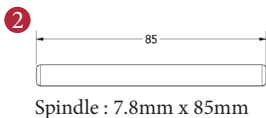

ROMA LEVER ON ROSE

1  
PAIRED VIEW

This latch handle is suitable for use with most U.K. tubular latches.  
For a new door installation we would recommend using our York standard tubular latch from the list below.

TUBULAR LATCH

(not Included, must be ordered separately)

YKTL2-AT	2½" Antique Finish
YKTL2-BLK	2½" Black Finish
YKTL2-MB	2½" Matt Bronze Finish
YKTL2-PB	2½" Brass Finish
YKTL2-PC&PN	2½" Polished Chrome & Nickel Finish
YKTL2-SB	2½" Satin Brass Finish
YKTL2-SN&SC	2½" Satin Nickel & Chrome Finish
YKTL3-AT	3" Antique Finish
YKTL3-BLK	3" Black Finish
YKTL3-MB	3" Matt Bronze Finish
YKTL3-PB	3" Brass Finish
YKTL3-PC&PN	3" Polished Chrome & Nickel Finish
YKTL3-SB	3" Satin Brass Finish
YKTL3-SN&SC	3" Satin Nickel & Chrome Finish

Box Contains	1	2	3	4	5
	Pair of lever handles	1x spindle suitable for 35mm & 44 mm thick door	1x Allen key	4x Machine screws	8x Steel wood screws

 M Marcus Ltd., Dudley

Product Code	Material	Available in all Heritage Brass finishes.	Sizes shown are in mm and approximate. We reserve the right to amend where necessary and without any prior notice.
V7155	Solid Brass		