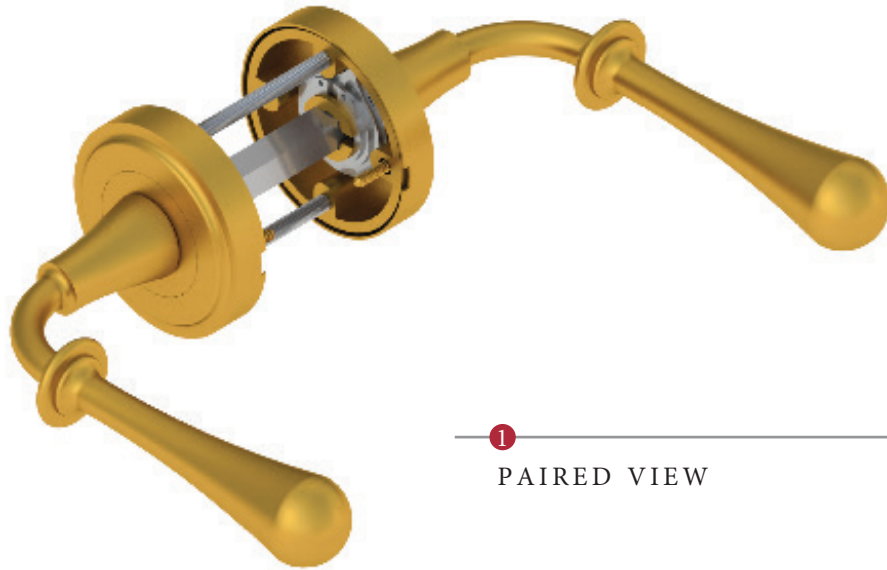

ROMA LEVER ON ROSE

1  
PAIRED VIEW

This latch handle is suitable for use with most U.K. tubular latches.  
For a new door installation we would recommend using our York standard tubular latch from the list below.

TUBULAR LATCH

(not Included, must be ordered separately)

YKTL2-AT	2½" Antique Finish
YKTL2-BLK	2½" Black Finish
YKTL2-MB	2½" Matt Bronze Finish
YKTL2-PB	2½" Brass Finish
YKTL2-PC&PN	2½" Polished Chrome & Nickel Finish
YKTL2-SB	2½" Satin Brass Finish
YKTL2-SN&SC	2½" Satin Nickel & Chrome Finish
YKTL3-AT	3" Antique Finish
YKTL3-BLK	3" Black Finish
YKTL3-MB	3" Matt Bronze Finish
YKTL3-PB	3" Brass Finish
YKTL3-PC&PN	3" Polished Chrome & Nickel Finish
YKTL3-SB	3" Satin Brass Finish
YKTL3-SN&SC	3" Satin Nickel & Chrome Finish

Box Contains	1	2	3	4	5
	Pair of lever handles	1x spindle suitable for 35mm & 44 mm thick door	1x Allen key	4x Machine screws	8x Steel wood screws

 M Marcus Ltd., Dudley

Product Code	Material	Available in all Heritage Brass finishes.	Sizes shown are in mm and approximate. We reserve the right to amend where necessary and without any prior notice.
V7155	Solid Brass		