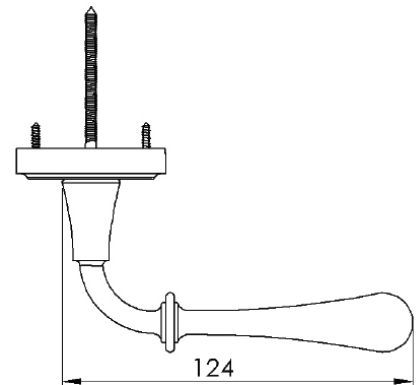

ROMA LEVER ON ROSE

1  
PAIRED VIEW

This latch handle is suitable for use with most U.K. tubular latches.  
For a new door installation we would recommend using our York standard tubular latch from the list below.

TUBULAR LATCH

(not Included, must be ordered separately)

YKTL2-AT	2½" Antique Finish
YKTL2-BLK	2½" Black Finish
YKTL2-MB	2½" Matt Bronze Finish
YKTL2-PB	2½" Brass Finish
YKTL2-PC&PN	2½" Polished Chrome & Nickel Finish
YKTL2-SB	2½" Satin Brass Finish
YKTL2-SN&SC	2½" Satin Nickel & Chrome Finish
YKTL3-AT	3" Antique Finish
YKTL3-BLK	3" Black Finish
YKTL3-MB	3" Matt Bronze Finish
YKTL3-PB	3" Brass Finish
YKTL3-PC&PN	3" Polished Chrome & Nickel Finish
YKTL3-SB	3" Satin Brass Finish
YKTL3-SN&SC	3" Satin Nickel & Chrome Finish

Box Contains	1	2	3	4	5
	Pair of lever handles	1x spindle suitable for 35mm & 44 mm thick door	1x Allen key	4x Machine screws	8x Steel wood screws

 M Marcus Ltd., Dudley

Product Code	Material	Available in all Heritage Brass finishes.	Sizes shown are in mm and approximate. We reserve the right to amend where necessary and without any prior notice.
V7155	Solid Brass		