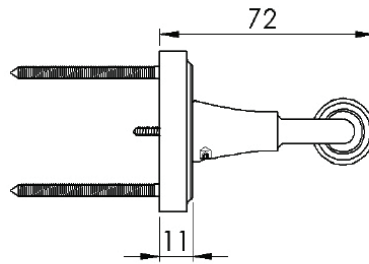

ROMA LEVER ON ROSE

1  
PAIRED VIEW

This latch handle is suitable for use with most U.K. tubular latches.  
For a new door installation we would recommend using our York standard tubular latch from the list below.

TUBULAR LATCH

(not Included, must be ordered separately)

YKTL2-AT	2½" Antique Finish
YKTL2-BLK	2½" Black Finish
YKTL2-MB	2½" Matt Bronze Finish
YKTL2-PB	2½" Brass Finish
YKTL2-PC&PN	2½" Polished Chrome & Nickel Finish
YKTL2-SB	2½" Satin Brass Finish
YKTL2-SN&SC	2½" Satin Nickel & Chrome Finish
YKTL3-AT	3" Antique Finish
YKTL3-BLK	3" Black Finish
YKTL3-MB	3" Matt Bronze Finish
YKTL3-PB	3" Brass Finish
YKTL3-PC&PN	3" Polished Chrome & Nickel Finish
YKTL3-SB	3" Satin Brass Finish
YKTL3-SN&SC	3" Satin Nickel & Chrome Finish

Box Contains	1	2	3	4	5
	Pair of lever handles	1x spindle suitable for 35mm & 44 mm thick door	1x Allen key	4x Machine screws	8x Steel wood screws

 M Marcus Ltd., Dudley

Product Code	Material	Available in all Heritage Brass finishes.	Sizes shown are in mm and approximate. We reserve the right to amend where necessary and without any prior notice.
V7155	Solid Brass		