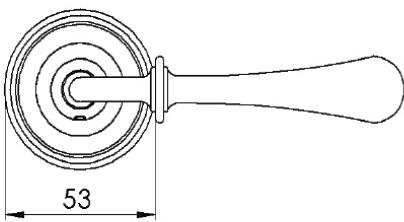

ROMA LEVER ON ROSE

1  
PAIRED VIEW

This latch handle is suitable for use with most U.K. tubular latches.  
For a new door installation we would recommend using our York standard tubular latch from the list below.

TUBULAR LATCH

(not Included, must be ordered separately)

YKTL2-AT	2½" Antique Finish
YKTL2-BLK	2½" Black Finish
YKTL2-MB	2½" Matt Bronze Finish
YKTL2-PB	2½" Brass Finish
YKTL2-PC&PN	2½" Polished Chrome & Nickel Finish
YKTL2-SB	2½" Satin Brass Finish
YKTL2-SN&SC	2½" Satin Nickel & Chrome Finish
YKTL3-AT	3" Antique Finish
YKTL3-BLK	3" Black Finish
YKTL3-MB	3" Matt Bronze Finish
YKTL3-PB	3" Brass Finish
YKTL3-PC&PN	3" Polished Chrome & Nickel Finish
YKTL3-SB	3" Satin Brass Finish
YKTL3-SN&SC	3" Satin Nickel & Chrome Finish

Box Contains	1	2	3	4	5
	Pair of lever handles	1x spindle suitable for 35mm & 44 mm thick door	1x Allen key	4x Machine screws	8x Steel wood screws

 M Marcus Ltd., Dudley

Product Code	Material	Available in all Heritage Brass finishes.	Sizes shown are in mm and approximate. We reserve the right to amend where necessary and without any prior notice.
V7155	Solid Brass		