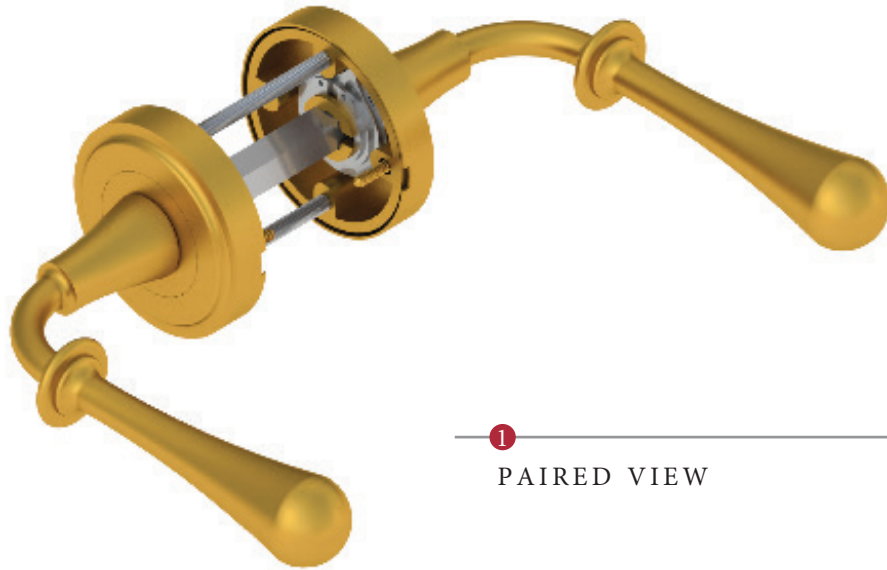

ROMA LEVER ON ROSE

1
PAIRED VIEW

This latch handle is suitable for use with most U.K. tubular latches.
For a new door installation we would recommend using our York standard tubular latch from the list below.

TUBULAR LATCH

(not Included, must be ordered separately)

YKTL2-AT	2½" Antique Finish
YKTL2-BLK	2½" Black Finish
YKTL2-MB	2½" Matt Bronze Finish
YKTL2-PB	2½" Brass Finish
YKTL2-PC&PN	2½" Polished Chrome & Nickel Finish
YKTL2-SB	2½" Satin Brass Finish
YKTL2-SN&SC	2½" Satin Nickel & Chrome Finish
YKTL3-AT	3" Antique Finish
YKTL3-BLK	3" Black Finish
YKTL3-MB	3" Matt Bronze Finish
YKTL3-PB	3" Brass Finish
YKTL3-PC&PN	3" Polished Chrome & Nickel Finish
YKTL3-SB	3" Satin Brass Finish
YKTL3-SN&SC	3" Satin Nickel & Chrome Finish

Box Contains	1	2	3	4	5
	Pair of lever handles	1x spindle suitable for 35mm & 44 mm thick door	1x Allen key	4x Machine screws	8x Steel wood screws

M Marcus Ltd., Dudley

Product Code	Material	Available in all Heritage Brass finishes.	Sizes shown are in mm and approximate. We reserve the right to amend where necessary and without any prior notice.
V7155	Solid Brass		