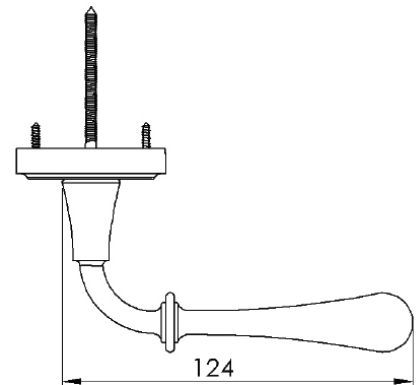

ROMA LEVER ON ROSE

1
PAIRED VIEW

This latch handle is suitable for use with most U.K. tubular latches.
For a new door installation we would recommend using our York standard tubular latch from the list below.

TUBULAR LATCH

(not Included, must be ordered separately)

YKTL2-AT	2½" Antique Finish
YKTL2-BLK	2½" Black Finish
YKTL2-MB	2½" Matt Bronze Finish
YKTL2-PB	2½" Brass Finish
YKTL2-PC&PN	2½" Polished Chrome & Nickel Finish
YKTL2-SB	2½" Satin Brass Finish
YKTL2-SN&SC	2½" Satin Nickel & Chrome Finish
YKTL3-AT	3" Antique Finish
YKTL3-BLK	3" Black Finish
YKTL3-MB	3" Matt Bronze Finish
YKTL3-PB	3" Brass Finish
YKTL3-PC&PN	3" Polished Chrome & Nickel Finish
YKTL3-SB	3" Satin Brass Finish
YKTL3-SN&SC	3" Satin Nickel & Chrome Finish

Box Contains	1	2	3	4	5
	Pair of lever handles	1x spindle suitable for 35mm & 44 mm thick door	1x Allen key	4x Machine screws	8x Steel wood screws

M Marcus Ltd., Dudley

Product Code	Material	Available in all Heritage Brass finishes.	Sizes shown are in mm and approximate. We reserve the right to amend where necessary and without any prior notice.
V7155	Solid Brass		