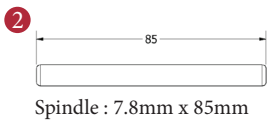

ROMA LEVER ON ROSE

1
PAIRED VIEW

This latch handle is suitable for use with most U.K. tubular latches.
For a new door installation we would recommend using our York standard tubular latch from the list below.

TUBULAR LATCH

(not Included, must be ordered separately)

YKTL2-AT	2½" Antique Finish
YKTL2-BLK	2½" Black Finish
YKTL2-MB	2½" Matt Bronze Finish
YKTL2-PB	2½" Brass Finish
YKTL2-PC&PN	2½" Polished Chrome & Nickel Finish
YKTL2-SB	2½" Satin Brass Finish
YKTL2-SN&SC	2½" Satin Nickel & Chrome Finish
YKTL3-AT	3" Antique Finish
YKTL3-BLK	3" Black Finish
YKTL3-MB	3" Matt Bronze Finish
YKTL3-PB	3" Brass Finish
YKTL3-PC&PN	3" Polished Chrome & Nickel Finish
YKTL3-SB	3" Satin Brass Finish
YKTL3-SN&SC	3" Satin Nickel & Chrome Finish

Box Contains	1	2	3	4	5
	Pair of lever handles	1x spindle suitable for 35mm & 44 mm thick door	1x Allen key	4x Machine screws	8x Steel wood screws

M Marcus Ltd., Dudley

Product Code	Material	Available in all Heritage Brass finishes.	Sizes shown are in mm and approximate. We reserve the right to amend where necessary and without any prior notice.
V7155	Solid Brass		