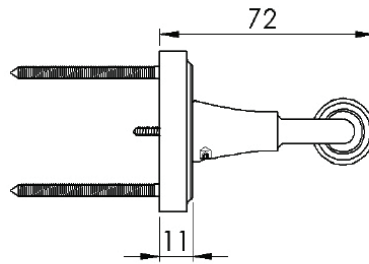

ROMA LEVER ON ROSE

1
PAIRED VIEW

This latch handle is suitable for use with most U.K. tubular latches.
For a new door installation we would recommend using our York standard tubular latch from the list below.

TUBULAR LATCH

(not Included, must be ordered separately)

YKTL2-AT	2½" Antique Finish
YKTL2-BLK	2½" Black Finish
YKTL2-MB	2½" Matt Bronze Finish
YKTL2-PB	2½" Brass Finish
YKTL2-PC&PN	2½" Polished Chrome & Nickel Finish
YKTL2-SB	2½" Satin Brass Finish
YKTL2-SN&SC	2½" Satin Nickel & Chrome Finish
YKTL3-AT	3" Antique Finish
YKTL3-BLK	3" Black Finish
YKTL3-MB	3" Matt Bronze Finish
YKTL3-PB	3" Brass Finish
YKTL3-PC&PN	3" Polished Chrome & Nickel Finish
YKTL3-SB	3" Satin Brass Finish
YKTL3-SN&SC	3" Satin Nickel & Chrome Finish

Box Contains	1	2	3	4	5
	Pair of lever handles	1x spindle suitable for 35mm & 44 mm thick door	1x Allen key	4x Machine screws	8x Steel wood screws

M Marcus Ltd., Dudley

Product Code	Material	Available in all Heritage Brass finishes.	Sizes shown are in mm and approximate. We reserve the right to amend where necessary and without any prior notice.
V7155	Solid Brass		