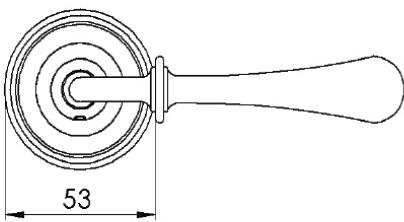

ROMA LEVER ON ROSE

1
PAIRED VIEW

This latch handle is suitable for use with most U.K. tubular latches.
For a new door installation we would recommend using our York standard tubular latch from the list below.

TUBULAR LATCH

(not Included, must be ordered separately)

YKTL2-AT	2½" Antique Finish
YKTL2-BLK	2½" Black Finish
YKTL2-MB	2½" Matt Bronze Finish
YKTL2-PB	2½" Brass Finish
YKTL2-PC&PN	2½" Polished Chrome & Nickel Finish
YKTL2-SB	2½" Satin Brass Finish
YKTL2-SN&SC	2½" Satin Nickel & Chrome Finish
YKTL3-AT	3" Antique Finish
YKTL3-BLK	3" Black Finish
YKTL3-MB	3" Matt Bronze Finish
YKTL3-PB	3" Brass Finish
YKTL3-PC&PN	3" Polished Chrome & Nickel Finish
YKTL3-SB	3" Satin Brass Finish
YKTL3-SN&SC	3" Satin Nickel & Chrome Finish

Box Contains	1	2	3	4	5
	Pair of lever handles	1x spindle suitable for 35mm & 44 mm thick door	1x Allen key	4x Machine screws	8x Steel wood screws

M Marcus Ltd., Dudley

Product Code	Material	Available in all Heritage Brass finishes.	Sizes shown are in mm and approximate. We reserve the right to amend where necessary and without any prior notice.
V7155	Solid Brass		