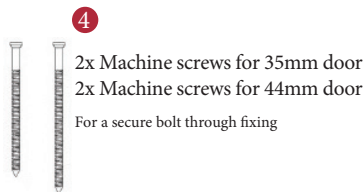

ROMA LEVER ON ROSE

1
PAIRED VIEW

This latch handle is suitable for use with most U.K. tubular latches.
For a new door installation we would recommend using our York standard tubular latch from the list below.

TUBULAR LATCH

(not Included, must be ordered separately)

YKTL2-AT	2½" Antique Finish
YKTL2-BLK	2½" Black Finish
YKTL2-MB	2½" Matt Bronze Finish
YKTL2-PB	2½" Brass Finish
YKTL2-PC&PN	2½" Polished Chrome & Nickel Finish
YKTL2-SB	2½" Satin Brass Finish
YKTL2-SN&SC	2½" Satin Nickel & Chrome Finish
YKTL3-AT	3" Antique Finish
YKTL3-BLK	3" Black Finish
YKTL3-MB	3" Matt Bronze Finish
YKTL3-PB	3" Brass Finish
YKTL3-PC&PN	3" Polished Chrome & Nickel Finish
YKTL3-SB	3" Satin Brass Finish
YKTL3-SN&SC	3" Satin Nickel & Chrome Finish

Box Contains	1	2	3	4	5
	Pair of lever handles	1x spindle suitable for 35mm & 44 mm thick door	1x Allen key	4x Machine screws	8x Steel wood screws

M Marcus Ltd., Dudley

Product Code	Material	Available in all Heritage Brass finishes.	Sizes shown are in mm and approximate. We reserve the right to amend where necessary and without any prior notice.
V7155	Solid Brass		