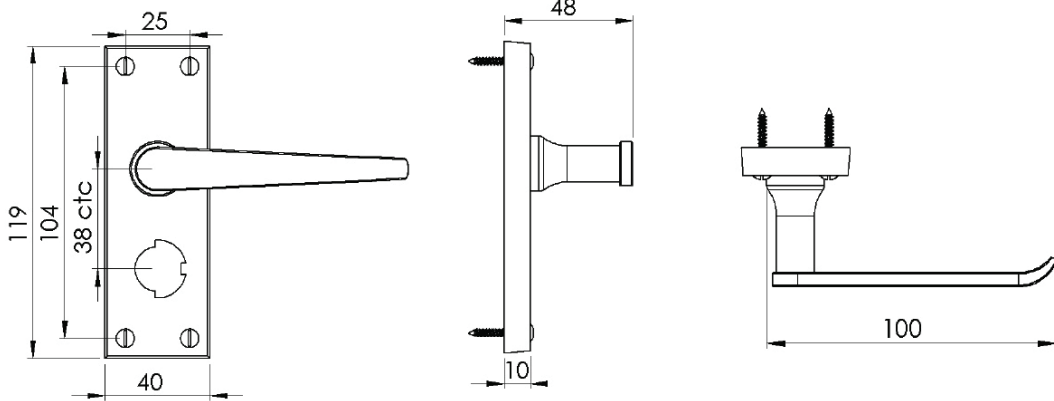

VICTORIA SHORT PRIVACY SET

**INSIDE VIEW**  
With thumbturn.

**OUTSIDE VIEW**  
With slotted release.  
Used to open door in emergency.

This latch handle is suitable for use with most U.K. tubular latches.  
For a new door installation we would recommend using our York standard tubular latch from the list below.

**TUBULAR LATCH**

(not Included, must be ordered seperately)

YKTL2-AT	2 1/2" Antique Finish
YKTL2-BLK	2 1/2" Black Finish
YKTL2-MB	2 1/2" Matt Bronze Finish
YKTL2-PB	2 1/2" Brass Finish
YKTL2-PC&PN	2 1/2" Polished Chrome & Nickel Finish
YKTL2-SB	2 1/2" Satin Brass Finish
YKTL2-SN&SC	2 1/2" Satin Nickel & Chrome Finish
YKTL3-AT	3" Antique Finish
YKTL3-BLK	3" Black Finish
YKTL3-MB	3" Matt Bronze Finish
YKTL3-PB	3" Brass Finish
YKTL3-PC&PN	3" Polished Chrome & Nickel Finish
YKTL3-SB	3" Satin Brass Finish
YKTL3-SN&SC	3" Satin Nickel & Chrome Finish

**Box Contains**

①	②	③	④	⑤
Pair of lever handles	1x Thumbturn & release	1x 85mm spindle suitable for 35mm & 45mm thick door	1x Allen key	8x Brass wood screws 1x Iron screw

**M Marcus Ltd., Dudley**

Product Code

V3935

Material

Solid Brass

Available in all Heritage Brass finishes.

Sizes shown are in mm and approximate.  
We reserve the right to amend where necessary and without any prior notice.