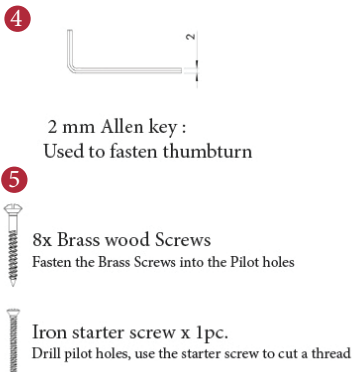

VICTORIA SHORT PRIVACY SET

**INSIDE VIEW**  
With thumbturn.

**OUTSIDE VIEW**  
With slotted release.  
Used to open door in emergency.

This latch handle is suitable for use with most U.K. tubular latches.  
For a new door installation we would recommend using our York standard tubular latch from the list below.

**TUBULAR LATCH**

(not Included, must be ordered seperately)

YKTL2-AT	2 1/2" Antique Finish
YKTL2-BLK	2 1/2" Black Finish
YKTL2-MB	2 1/2" Matt Bronze Finish
YKTL2-PB	2 1/2" Brass Finish
YKTL2-PC&PN	2 1/2" Polished Chrome & Nickel Finish
YKTL2-SB	2 1/2" Satin Brass Finish
YKTL2-SN&SC	2 1/2" Satin Nickel & Chrome Finish
YKTL3-AT	3" Antique Finish
YKTL3-BLK	3" Black Finish
YKTL3-MB	3" Matt Bronze Finish
YKTL3-PB	3" Brass Finish
YKTL3-PC&PN	3" Polished Chrome & Nickel Finish
YKTL3-SB	3" Satin Brass Finish
YKTL3-SN&SC	3" Satin Nickel & Chrome Finish

**Box Contains**

①	②	③	④	⑤
Pair of lever handles	1x Thumbturn & release	1x 85mm spindle suitable for 35mm & 45mm thick door	1x Allen key	8x Brass wood screws 1x Iron screw

**M Marcus Ltd., Dudley**

Product Code

V3935

Material

Solid Brass

Available in all Heritage Brass finishes.

Sizes shown are in mm and approximate.  
We reserve the right to amend where necessary and without any prior notice.