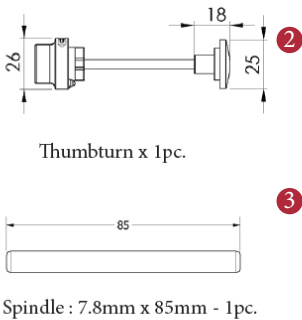

VICTORIA SHORT PRIVACY SET

**INSIDE VIEW**  
With thumbturn.

**OUTSIDE VIEW**  
With slotted release.  
Used to open door in emergency.

This latch handle is suitable for use with most U.K. tubular latches.  
For a new door installation we would recommend using our York standard tubular latch from the list below.

**Box Contains**

①	②	③	④	⑤
Pair of lever handles	1x Thumbturn & release	1x 85mm spindle suitable for 35mm & 45mm thick door	1x Allen key	8x Brass wood screws 1x Iron screw

**M Marcus Ltd., Dudley**

Product Code

V3935

Material

Solid Brass

Available in all Heritage Brass finishes.

Sizes shown are in mm and approximate.  
We reserve the right to amend where necessary and without any prior notice.