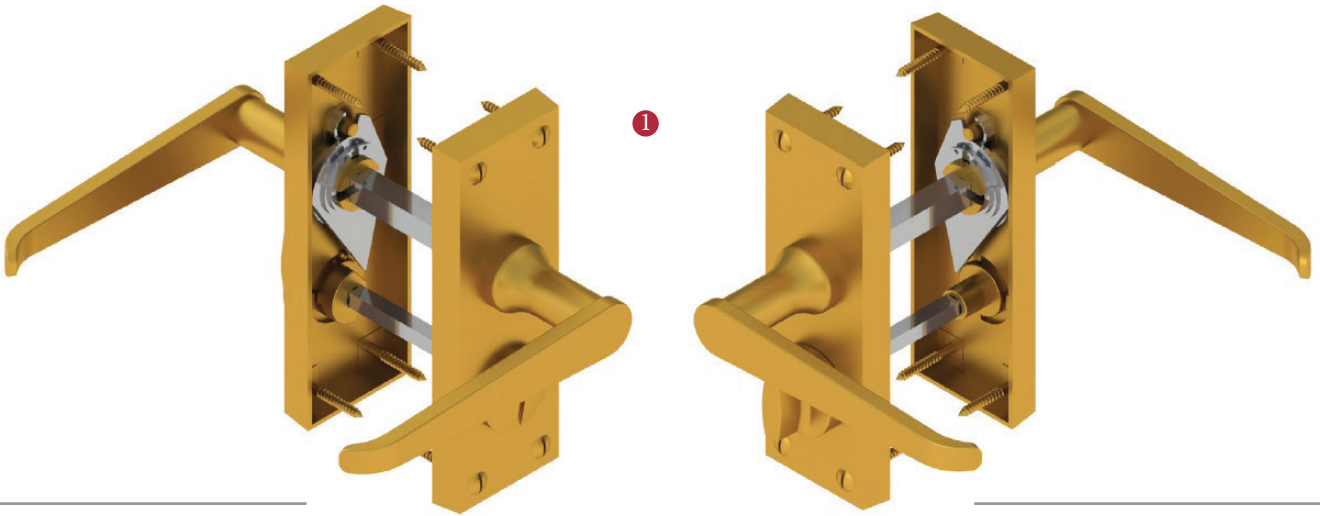

VICTORIA SHORT PRIVACY SET

**INSIDE VIEW**  
With thumbturn.

**OUTSIDE VIEW**  
With slotted release.  
Used to open door in emergency.

This latch handle is suitable for use with most U.K. tubular latches.  
For a new door installation we would recommend using our York standard tubular latch from the list below.

**TUBULAR LATCH**

(not Included, must be ordered seperately)

YKTL2-AT	2 1/2" Antique Finish
YKTL2-BLK	2 1/2" Black Finish
YKTL2-MB	2 1/2" Matt Bronze Finish
YKTL2-PB	2 1/2" Brass Finish
YKTL2-PC&PN	2 1/2" Polished Chrome & Nickel Finish
YKTL2-SB	2 1/2" Satin Brass Finish
YKTL2-SN&SC	2 1/2" Satin Nickel & Chrome Finish
YKTL3-AT	3" Antique Finish
YKTL3-BLK	3" Black Finish
YKTL3-MB	3" Matt Bronze Finish
YKTL3-PB	3" Brass Finish
YKTL3-PC&PN	3" Polished Chrome & Nickel Finish
YKTL3-SB	3" Satin Brass Finish
YKTL3-SN&SC	3" Satin Nickel & Chrome Finish

**Box Contains**

①	②	③	④	⑤
Pair of lever handles	1x Thumbturn & release	1x 85mm spindle suitable for 35mm & 45mm thick door	1x Allen key	8x Brass wood screws 1x Iron screw

**M Marcus Ltd., Dudley**

Product Code

V3935

Material

Solid Brass

Available in all Heritage Brass finishes.

Sizes shown are in mm and approximate.  
We reserve the right to amend where necessary and without any prior notice.