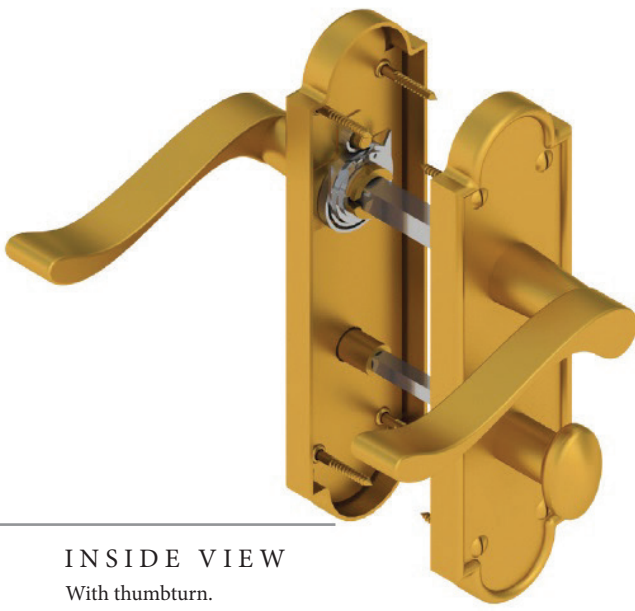

MERIDIAN BATHROOM/CLOAKROOM HANDLE WITH PRIVACY TURN

INSIDE VIEW
With thumbturn.

OUTSIDE VIEW
With slotted release.
Used to open door in emergency.

This bathroom handle is suitable for use with most U.K. bathroom locks with a 57mm CTC.
For a new door installation we would recommend using our York bathroom locks from the list below.

Thumbturn x 1pc.

Spindle : 7.8mm x 85mm - 1pc.

2 mm Allen key :
Used to fasten thumbturn

8x Brass wood Screws
Fasten the Brass Screws into the Pilot holes

Iron starter screw x 1pc.
Drill pilot holes, use the starter screw to cut a thread

Box Contains

- ① Pair of lever handles
- ② 1x Thumbturn & release
- ③ 1x 85mm spindle suitable for 35mm & 45mm thick door
- ④ 1x Allen key
- ⑤ 8x Brass wood screws
1x Iron screw

M Marcus Ltd., Dudley

Product Code