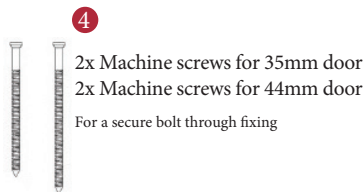

BEDFORD LEVER ON ROSE

1  
PAIRED VIEW

This latch handle is suitable for use with most U.K. tubular latches.  
For a new door installation we would recommend using our York standard tubular latch from the list below.

TUBULAR LATCH

(not Included, must be ordered separately)

YKTL2-AT	2½" Antique Finish
YKTL2-BLK	2½" Black Finish
YKTL2-MB	2½" Matt Bronze Finish
YKTL2-PB	2½" Brass Finish
YKTL2-PC&PN	2½" Polished Chrome & Nickel Finish
YKTL2-SB	2½" Satin Brass Finish
YKTL2-SN&SC	2½" Satin Nickel & Chrome Finish
YKTL3-AT	3" Antique Finish
YKTL3-BLK	3" Black Finish
YKTL3-MB	3" Matt Bronze Finish
YKTL3-PB	3" Brass Finish
YKTL3-PC&PN	3" Polished Chrome & Nickel Finish
YKTL3-SB	3" Satin Brass Finish
YKTL3-SN&SC	3" Satin Nickel & Chrome Finish

Box Contains	1	2	3	4	5
	Pair of lever handles	1x spindle suitable for 35mm & 44 mm thick door	1x Allen key	4x Machine screws	8x Steel wood screws

  
M Marcus Ltd., Dudley

Product Code	Material	Available in all Heritage Brass finishes.	Sizes shown are in mm and approximate. We reserve the right to amend where necessary and without any prior notice.
V3010	Solid Brass		