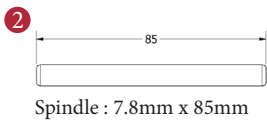

BEDFORD LEVER ON ROSE

1  
PAIRED VIEW

This latch handle is suitable for use with most U.K. tubular latches.  
For a new door installation we would recommend using our York standard tubular latch from the list below.

TUBULAR LATCH

(not Included, must be ordered separately)

YKTL2-AT	2½" Antique Finish
YKTL2-BLK	2½" Black Finish
YKTL2-MB	2½" Matt Bronze Finish
YKTL2-PB	2½" Brass Finish
YKTL2-PC&PN	2½" Polished Chrome & Nickel Finish
YKTL2-SB	2½" Satin Brass Finish
YKTL2-SN&SC	2½" Satin Nickel & Chrome Finish
YKTL3-AT	3" Antique Finish
YKTL3-BLK	3" Black Finish
YKTL3-MB	3" Matt Bronze Finish
YKTL3-PB	3" Brass Finish
YKTL3-PC&PN	3" Polished Chrome & Nickel Finish
YKTL3-SB	3" Satin Brass Finish
YKTL3-SN&SC	3" Satin Nickel & Chrome Finish

Box Contains	1	2	3	4	5
	Pair of lever handles	1x spindle suitable for 35mm & 44 mm thick door	1x Allen key	4x Machine screws	8x Steel wood screws

  
M Marcus Ltd., Dudley

Product Code	Material	Available in all Heritage Brass finishes.	Sizes shown are in mm and approximate. We reserve the right to amend where necessary and without any prior notice.
V3010	Solid Brass		