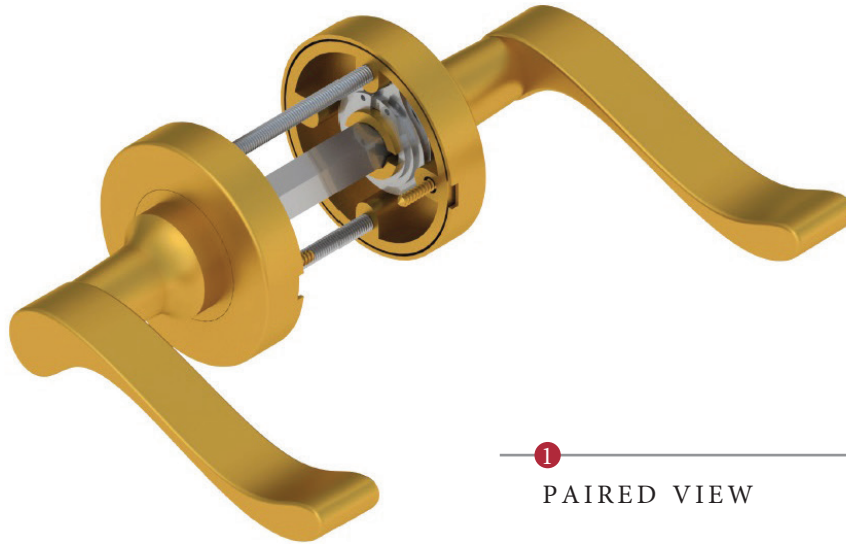

BEDFORD LEVER ON ROSE

1  
PAIRED VIEW

This latch handle is suitable for use with most U.K. tubular latches.  
For a new door installation we would recommend using our York standard tubular latch from the list below.

TUBULAR LATCH

(not Included, must be ordered separately)

YKTL2-AT	2½" Antique Finish
YKTL2-BLK	2½" Black Finish
YKTL2-MB	2½" Matt Bronze Finish
YKTL2-PB	2½" Brass Finish
YKTL2-PC&PN	2½" Polished Chrome & Nickel Finish
YKTL2-SB	2½" Satin Brass Finish
YKTL2-SN&SC	2½" Satin Nickel & Chrome Finish
YKTL3-AT	3" Antique Finish
YKTL3-BLK	3" Black Finish
YKTL3-MB	3" Matt Bronze Finish
YKTL3-PB	3" Brass Finish
YKTL3-PC&PN	3" Polished Chrome & Nickel Finish
YKTL3-SB	3" Satin Brass Finish
YKTL3-SN&SC	3" Satin Nickel & Chrome Finish

Box Contains	1	2	3	4	5
	Pair of lever handles	1x spindle suitable for 35mm & 44 mm thick door	1x Allen key	4x Machine screws	8x Steel wood screws

  
M Marcus Ltd., Dudley

Product Code	Material	Available in all Heritage Brass finishes.	Sizes shown are in mm and approximate. We reserve the right to amend where necessary and without any prior notice.
V3010	Solid Brass		