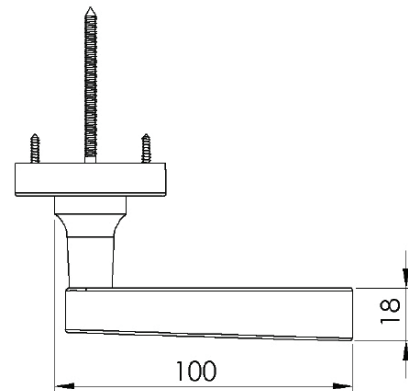

BEDFORD LEVER ON ROSE

1  
PAIRED VIEW

This latch handle is suitable for use with most U.K. tubular latches.  
For a new door installation we would recommend using our York standard tubular latch from the list below.

TUBULAR LATCH

(not Included, must be ordered separately)

YKTL2-AT	2½" Antique Finish
YKTL2-BLK	2½" Black Finish
YKTL2-MB	2½" Matt Bronze Finish
YKTL2-PB	2½" Brass Finish
YKTL2-PC&PN	2½" Polished Chrome & Nickel Finish
YKTL2-SB	2½" Satin Brass Finish
YKTL2-SN&SC	2½" Satin Nickel & Chrome Finish
YKTL3-AT	3" Antique Finish
YKTL3-BLK	3" Black Finish
YKTL3-MB	3" Matt Bronze Finish
YKTL3-PB	3" Brass Finish
YKTL3-PC&PN	3" Polished Chrome & Nickel Finish
YKTL3-SB	3" Satin Brass Finish
YKTL3-SN&SC	3" Satin Nickel & Chrome Finish

Box Contains	1	2	3	4	5
	Pair of lever handles	1x spindle suitable for 35mm & 44 mm thick door	1x Allen key	4x Machine screws	8x Steel wood screws

  
M Marcus Ltd., Dudley

Product Code	Material	Available in all Heritage Brass finishes.	Sizes shown are in mm and approximate. We reserve the right to amend where necessary and without any prior notice.
V3010	Solid Brass		