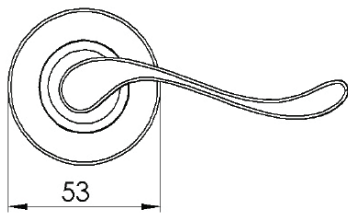

BEDFORD LEVER ON ROSE

1  
PAIRED VIEW

This latch handle is suitable for use with most U.K. tubular latches.  
For a new door installation we would recommend using our York standard tubular latch from the list below.

TUBULAR LATCH

(not Included, must be ordered separately)

YKTL2-AT	2½" Antique Finish
YKTL2-BLK	2½" Black Finish
YKTL2-MB	2½" Matt Bronze Finish
YKTL2-PB	2½" Brass Finish
YKTL2-PC&PN	2½" Polished Chrome & Nickel Finish
YKTL2-SB	2½" Satin Brass Finish
YKTL2-SN&SC	2½" Satin Nickel & Chrome Finish
YKTL3-AT	3" Antique Finish
YKTL3-BLK	3" Black Finish
YKTL3-MB	3" Matt Bronze Finish
YKTL3-PB	3" Brass Finish
YKTL3-PC&PN	3" Polished Chrome & Nickel Finish
YKTL3-SB	3" Satin Brass Finish
YKTL3-SN&SC	3" Satin Nickel & Chrome Finish

Box Contains	1	2	3	4	5
	Pair of lever handles	1x spindle suitable for 35mm & 44 mm thick door	1x Allen key	4x Machine screws	8x Steel wood screws

  
M Marcus Ltd., Dudley

Product Code	Material	Available in all Heritage Brass finishes.	Sizes shown are in mm and approximate. We reserve the right to amend where necessary and without any prior notice.
V3010	Solid Brass		