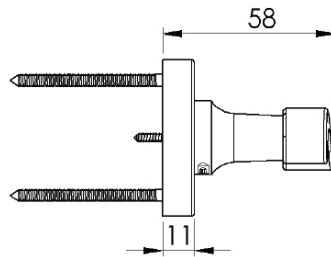

BEDFORD LEVER ON ROSE

1  
PAIRED VIEW

This latch handle is suitable for use with most U.K. tubular latches.  
For a new door installation we would recommend using our York standard tubular latch from the list below.

TUBULAR LATCH

(not Included, must be ordered separately)

YKTL2-AT	2½" Antique Finish
YKTL2-BLK	2½" Black Finish
YKTL2-MB	2½" Matt Bronze Finish
YKTL2-PB	2½" Brass Finish
YKTL2-PC&PN	2½" Polished Chrome & Nickel Finish
YKTL2-SB	2½" Satin Brass Finish
YKTL2-SN&SC	2½" Satin Nickel & Chrome Finish
YKTL3-AT	3" Antique Finish
YKTL3-BLK	3" Black Finish
YKTL3-MB	3" Matt Bronze Finish
YKTL3-PB	3" Brass Finish
YKTL3-PC&PN	3" Polished Chrome & Nickel Finish
YKTL3-SB	3" Satin Brass Finish
YKTL3-SN&SC	3" Satin Nickel & Chrome Finish

Box Contains	1	2	3	4	5
	Pair of lever handles	1x spindle suitable for 35mm & 44 mm thick door	1x Allen key	4x Machine screws	8x Steel wood screws

  
M Marcus Ltd., Dudley

Product Code	Material	Available in all Heritage Brass finishes.	Sizes shown are in mm and approximate. We reserve the right to amend where necessary and without any prior notice.
V3010	Solid Brass		