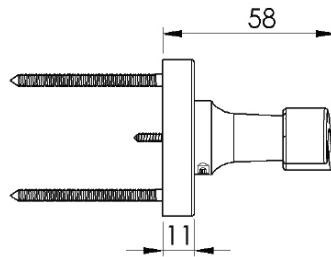

BEDFORD LEVER ON ROSE

1  
PAIRED VIEW

This latch handle is suitable for use with most U.K. tubular latches.  
For a new door installation we would recommend using our York standard tubular latch from the list below.

TUBULAR LATCH  
(not Included, must be ordered separately)

YKTL2-AT	2½" Antique Finish
YKTL2-BLK	2½" Black Finish
YKTL2-MB	2½" Matt Bronze Finish
YKTL2-PB	2½" Brass Finish
YKTL2-PC&PN	2½" Polished Chrome & Nickel Finish
YKTL2-SB	2½" Satin Brass Finish
YKTL2-SN&SC	2½" Satin Nickel & Chrome Finish
YKTL3-AT	3" Antique Finish
YKTL3-BLK	3" Black Finish
YKTL3-MB	3" Matt Bronze Finish
YKTL3-PB	3" Brass Finish
YKTL3-PC&PN	3" Polished Chrome & Nickel Finish
YKTL3-SB	3" Satin Brass Finish
YKTL3-SN&SC	3" Satin Nickel & Chrome Finish

Box Contains	1	2	3	4	5
	Pair of lever handles	1x spindle suitable for 35mm & 44 mm thick door	1x Allen key	4x Machine screws	8x Steel wood screws

  
M Marcus Ltd., Dudley

Product Code	Material	Available in all Heritage Brass finishes.	Sizes shown are in mm and approximate. We reserve the right to amend where necessary and without any prior notice.
V3010	Solid Brass		