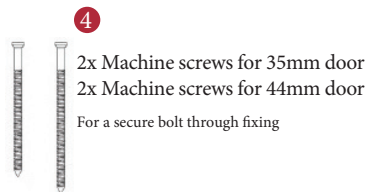

BEDFORD LEVER ON ROSE

1  
PAIRED VIEW

This latch handle is suitable for use with most U.K. tubular latches.  
For a new door installation we would recommend using our York standard tubular latch from the list below.

TUBULAR LATCH  
(not Included, must be ordered separately)

YKTL2-AT	2½" Antique Finish
YKTL2-BLK	2½" Black Finish
YKTL2-MB	2½" Matt Bronze Finish
YKTL2-PB	2½" Brass Finish
YKTL2-PC&PN	2½" Polished Chrome & Nickel Finish
YKTL2-SB	2½" Satin Brass Finish
YKTL2-SN&SC	2½" Satin Nickel & Chrome Finish
YKTL3-AT	3" Antique Finish
YKTL3-BLK	3" Black Finish
YKTL3-MB	3" Matt Bronze Finish
YKTL3-PB	3" Brass Finish
YKTL3-PC&PN	3" Polished Chrome & Nickel Finish
YKTL3-SB	3" Satin Brass Finish
YKTL3-SN&SC	3" Satin Nickel & Chrome Finish

Box Contains	1	2	3	4	5
	Pair of lever handles	1x spindle suitable for 35mm & 44 mm thick door	1x Allen key	4x Machine screws	8x Steel wood screws

  
M Marcus Ltd., Dudley

Product Code	Material	Available in all Heritage Brass finishes.	Sizes shown are in mm and approximate. We reserve the right to amend where necessary and without any prior notice.
V3010	Solid Brass		