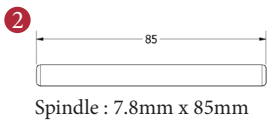

BEDFORD LEVER ON ROSE

1  
PAIRED VIEW

This latch handle is suitable for use with most U.K. tubular latches.  
For a new door installation we would recommend using our York standard tubular latch from the list below.

TUBULAR LATCH  
(not Included, must be ordered separately)

YKTL2-AT	2½" Antique Finish
YKTL2-BLK	2½" Black Finish
YKTL2-MB	2½" Matt Bronze Finish
YKTL2-PB	2½" Brass Finish
YKTL2-PC&PN	2½" Polished Chrome & Nickel Finish
YKTL2-SB	2½" Satin Brass Finish
YKTL2-SN&SC	2½" Satin Nickel & Chrome Finish
YKTL3-AT	3" Antique Finish
YKTL3-BLK	3" Black Finish
YKTL3-MB	3" Matt Bronze Finish
YKTL3-PB	3" Brass Finish
YKTL3-PC&PN	3" Polished Chrome & Nickel Finish
YKTL3-SB	3" Satin Brass Finish
YKTL3-SN&SC	3" Satin Nickel & Chrome Finish

Box Contains	1	2	3	4	5
	Pair of lever handles	1x spindle suitable for 35mm & 44 mm thick door	1x Allen key	4x Machine screws	8x Steel wood screws

  
M Marcus Ltd., Dudley

Product Code	Material	Available in all Heritage Brass finishes.	Sizes shown are in mm and approximate. We reserve the right to amend where necessary and without any prior notice.
V3010	Solid Brass		