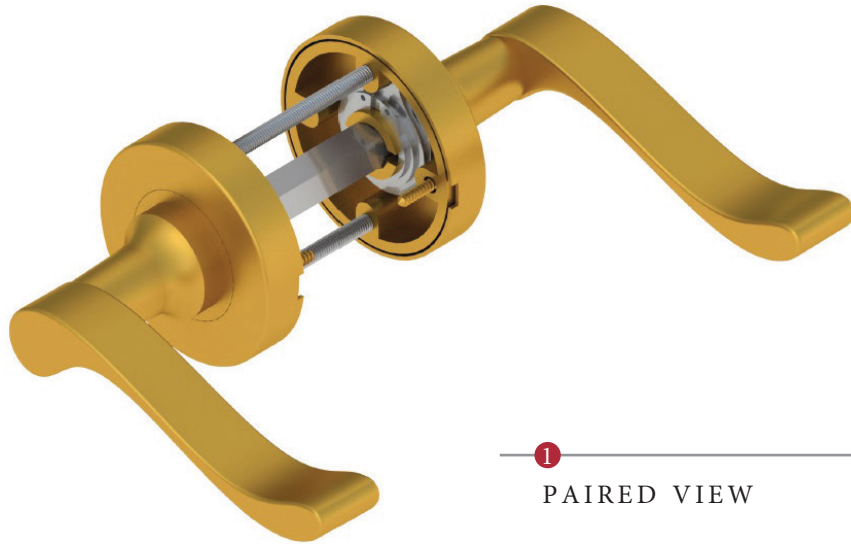

BEDFORD LEVER ON ROSE

1  
PAIRED VIEW

This latch handle is suitable for use with most U.K. tubular latches.  
For a new door installation we would recommend using our York standard tubular latch from the list below.

TUBULAR LATCH  
(not Included, must be ordered separately)

YKTL2-AT	2½" Antique Finish
YKTL2-BLK	2½" Black Finish
YKTL2-MB	2½" Matt Bronze Finish
YKTL2-PB	2½" Brass Finish
YKTL2-PC&PN	2½" Polished Chrome & Nickel Finish
YKTL2-SB	2½" Satin Brass Finish
YKTL2-SN&SC	2½" Satin Nickel & Chrome Finish
YKTL3-AT	3" Antique Finish
YKTL3-BLK	3" Black Finish
YKTL3-MB	3" Matt Bronze Finish
YKTL3-PB	3" Brass Finish
YKTL3-PC&PN	3" Polished Chrome & Nickel Finish
YKTL3-SB	3" Satin Brass Finish
YKTL3-SN&SC	3" Satin Nickel & Chrome Finish

Box Contains	1	2	3	4	5
	Pair of lever handles	1x spindle suitable for 35mm & 44 mm thick door	1x Allen key	4x Machine screws	8x Steel wood screws

  
M Marcus Ltd., Dudley

Product Code	Material	Available in all Heritage Brass finishes.	Sizes shown are in mm and approximate. We reserve the right to amend where necessary and without any prior notice.
V3010	Solid Brass		