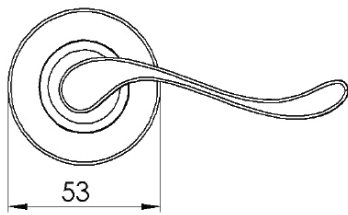

BEDFORD LEVER ON ROSE

1  
PAIRED VIEW

This latch handle is suitable for use with most U.K. tubular latches.  
For a new door installation we would recommend using our York standard tubular latch from the list below.

TUBULAR LATCH  
(not Included, must be ordered separately)

YKTL2-AT	2½" Antique Finish
YKTL2-BLK	2½" Black Finish
YKTL2-MB	2½" Matt Bronze Finish
YKTL2-PB	2½" Brass Finish
YKTL2-PC&PN	2½" Polished Chrome & Nickel Finish
YKTL2-SB	2½" Satin Brass Finish
YKTL2-SN&SC	2½" Satin Nickel & Chrome Finish
YKTL3-AT	3" Antique Finish
YKTL3-BLK	3" Black Finish
YKTL3-MB	3" Matt Bronze Finish
YKTL3-PB	3" Brass Finish
YKTL3-PC&PN	3" Polished Chrome & Nickel Finish
YKTL3-SB	3" Satin Brass Finish
YKTL3-SN&SC	3" Satin Nickel & Chrome Finish

Box Contains	1	2	3	4	5
	Pair of lever handles	1x spindle suitable for 35mm & 44 mm thick door	1x Allen key	4x Machine screws	8x Steel wood screws

  
M Marcus Ltd., Dudley

Product Code	Material	Available in all Heritage Brass finishes.	Sizes shown are in mm and approximate. We reserve the right to amend where necessary and without any prior notice.
V3010	Solid Brass		