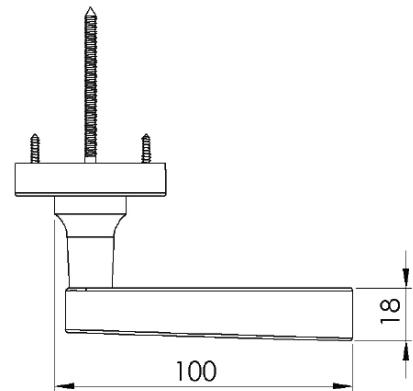

BEDFORD LEVER ON ROSE

1  
PAIRED VIEW

This latch handle is suitable for use with most U.K. tubular latches.  
For a new door installation we would recommend using our York standard tubular latch from the list below.

TUBULAR LATCH  
(not Included, must be ordered separately)

YKTL2-AT	2½" Antique Finish
YKTL2-BLK	2½" Black Finish
YKTL2-MB	2½" Matt Bronze Finish
YKTL2-PB	2½" Brass Finish
YKTL2-PC&PN	2½" Polished Chrome & Nickel Finish
YKTL2-SB	2½" Satin Brass Finish
YKTL2-SN&SC	2½" Satin Nickel & Chrome Finish
YKTL3-AT	3" Antique Finish
YKTL3-BLK	3" Black Finish
YKTL3-MB	3" Matt Bronze Finish
YKTL3-PB	3" Brass Finish
YKTL3-PC&PN	3" Polished Chrome & Nickel Finish
YKTL3-SB	3" Satin Brass Finish
YKTL3-SN&SC	3" Satin Nickel & Chrome Finish

Box Contains	1	2	3	4	5
	Pair of lever handles	1x spindle suitable for 35mm & 44 mm thick door	1x Allen key	4x Machine screws	8x Steel wood screws

  
M Marcus Ltd., Dudley

Product Code	Material	Available in all Heritage Brass finishes.	Sizes shown are in mm and approximate. We reserve the right to amend where necessary and without any prior notice.
V3010	Solid Brass		