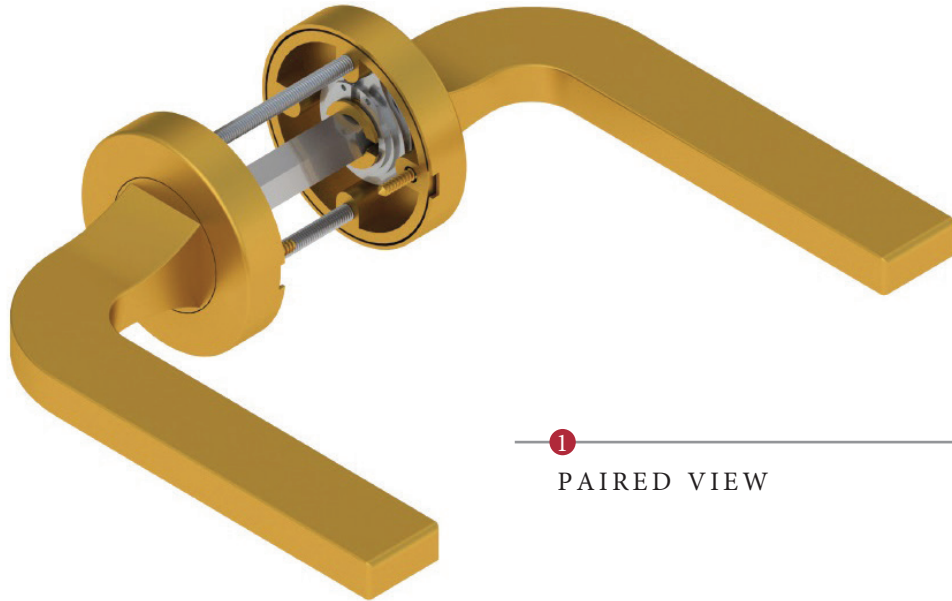

BALLAGIO LEVER ON ROSE

1 PAIRED VIEW

This latch handle is suitable for use with most U.K. tubular latches.
For a new door installation we would recommend using our York standard tubular latch from the list below.

TUBULAR LATCH
(not Included, must be ordered separately)

YKTL2-AT	2½" Antique Finish
YKTL2-BLK	2½" Black Finish
YKTL2-MB	2½" Matt Bronze Finish
YKTL2-PB	2½" Brass Finish
YKTL2-PC&PN	2½" Polished Chrome & Nickel Finish
YKTL2-SB	2½" Satin Brass Finish
YKTL2-SN&SC	2½" Satin Nickel & Chrome Finish
YKTL3-AT	3" Antique Finish
YKTL3-BLK	3" Black Finish
YKTL3-MB	3" Matt Bronze Finish
YKTL3-PB	3" Brass Finish
YKTL3-PC&PN	3" Polished Chrome & Nickel Finish
YKTL3-SB	3" Satin Brass Finish
YKTL3-SN&SC	3" Satin Nickel & Chrome Finish

Box Contains	1	2	3	4	5
	Pair of lever handles	1x spindle suitable for 35mm & 44 mm thick door	1x Allen key	4x Machine screws	8x Steel wood screws

M Marcus Ltd., Dudley

Product Code	Material	Available in all Heritage Brass finishes.	Sizes shown are in mm and approximate. We reserve the right to amend where necessary and without any prior notice.
V2015	Solid Brass		