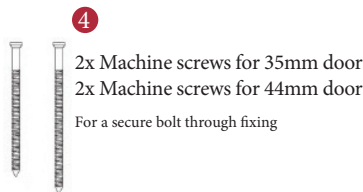

BALLAGIO LEVER ON ROSE

1 PAIRED VIEW

This latch handle is suitable for use with most U.K. tubular latches.
For a new door installation we would recommend using our York standard tubular latch from the list below.

TUBULAR LATCH
(not Included, must be ordered separately)

YKTL2-AT	2½" Antique Finish
YKTL2-BLK	2½" Black Finish
YKTL2-MB	2½" Matt Bronze Finish
YKTL2-PB	2½" Brass Finish
YKTL2-PC&PN	2½" Polished Chrome & Nickel Finish
YKTL2-SB	2½" Satin Brass Finish
YKTL2-SN&SC	2½" Satin Nickel & Chrome Finish
YKTL3-AT	3" Antique Finish
YKTL3-BLK	3" Black Finish
YKTL3-MB	3" Matt Bronze Finish
YKTL3-PB	3" Brass Finish
YKTL3-PC&PN	3" Polished Chrome & Nickel Finish
YKTL3-SB	3" Satin Brass Finish
YKTL3-SN&SC	3" Satin Nickel & Chrome Finish

Box Contains	1	2	3	4	5
	Pair of lever handles	1x spindle suitable for 35mm & 44 mm thick door	1x Allen key	4x Machine screws	8x Steel wood screws

M Marcus Ltd., Dudley

Product Code	Material	Available in all Heritage Brass finishes.	Sizes shown are in mm and approximate. We reserve the right to amend where necessary and without any prior notice.
V2015	Solid Brass		