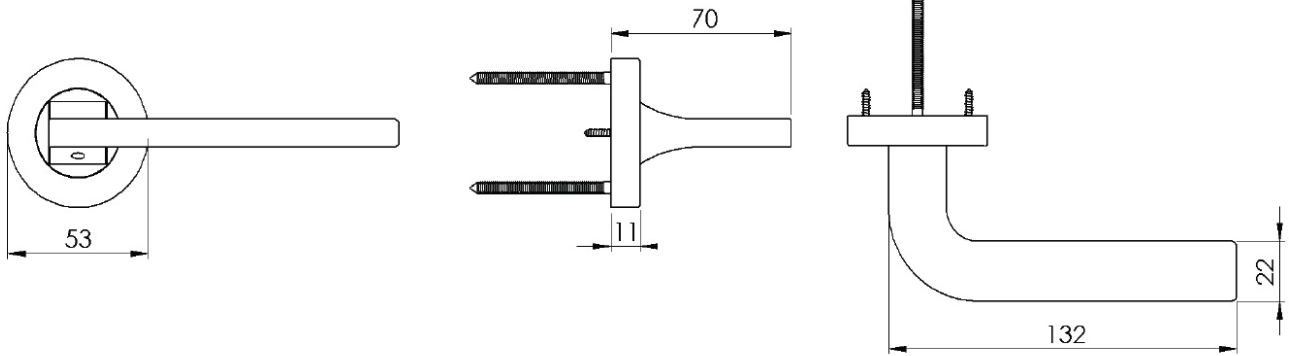

BALLAGIO LEVER ON ROSE

1 PAIRED VIEW

This latch handle is suitable for use with most U.K. tubular latches.
For a new door installation we would recommend using our York standard tubular latch from the list below.

TUBULAR LATCH
(not Included, must be ordered separately)

YKTL2-AT	2½" Antique Finish
YKTL2-BLK	2½" Black Finish
YKTL2-MB	2½" Matt Bronze Finish
YKTL2-PB	2½" Brass Finish
YKTL2-PC&PN	2½" Polished Chrome & Nickel Finish
YKTL2-SB	2½" Satin Brass Finish
YKTL2-SN&SC	2½" Satin Nickel & Chrome Finish
YKTL3-AT	3" Antique Finish
YKTL3-BLK	3" Black Finish
YKTL3-MB	3" Matt Bronze Finish
YKTL3-PB	3" Brass Finish
YKTL3-PC&PN	3" Polished Chrome & Nickel Finish
YKTL3-SB	3" Satin Brass Finish
YKTL3-SN&SC	3" Satin Nickel & Chrome Finish

Box Contains	1	2	3	4	5
	Pair of lever handles	1x spindle suitable for 35mm & 44 mm thick door	1x Allen key	4x Machine screws	8x Steel wood screws

M Marcus Ltd., Dudley

Product Code	Material	Available in all Heritage Brass finishes.	Sizes shown are in mm and approximate. We reserve the right to amend where necessary and without any prior notice.
V2015	Solid Brass		