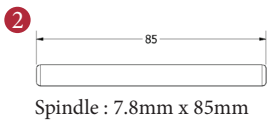

BALLAGIO LEVER ON ROSE

1 PAIRED VIEW

This latch handle is suitable for use with most U.K. tubular latches.
For a new door installation we would recommend using our York standard tubular latch from the list below.

TUBULAR LATCH
(not Included, must be ordered separately)

YKTL2-AT	2½" Antique Finish
YKTL2-BLK	2½" Black Finish
YKTL2-MB	2½" Matt Bronze Finish
YKTL2-PB	2½" Brass Finish
YKTL2-PC&PN	2½" Polished Chrome & Nickel Finish
YKTL2-SB	2½" Satin Brass Finish
YKTL2-SN&SC	2½" Satin Nickel & Chrome Finish
YKTL3-AT	3" Antique Finish
YKTL3-BLK	3" Black Finish
YKTL3-MB	3" Matt Bronze Finish
YKTL3-PB	3" Brass Finish
YKTL3-PC&PN	3" Polished Chrome & Nickel Finish
YKTL3-SB	3" Satin Brass Finish
YKTL3-SN&SC	3" Satin Nickel & Chrome Finish

Box Contains	1	2	3	4	5
	Pair of lever handles	1x spindle suitable for 35mm & 44 mm thick door	1x Allen key	4x Machine screws	8x Steel wood screws

M Marcus Ltd., Dudley

Product Code	Material	Available in all Heritage Brass finishes.	Sizes shown are in mm and approximate. We reserve the right to amend where necessary and without any prior notice.
V2015	Solid Brass		