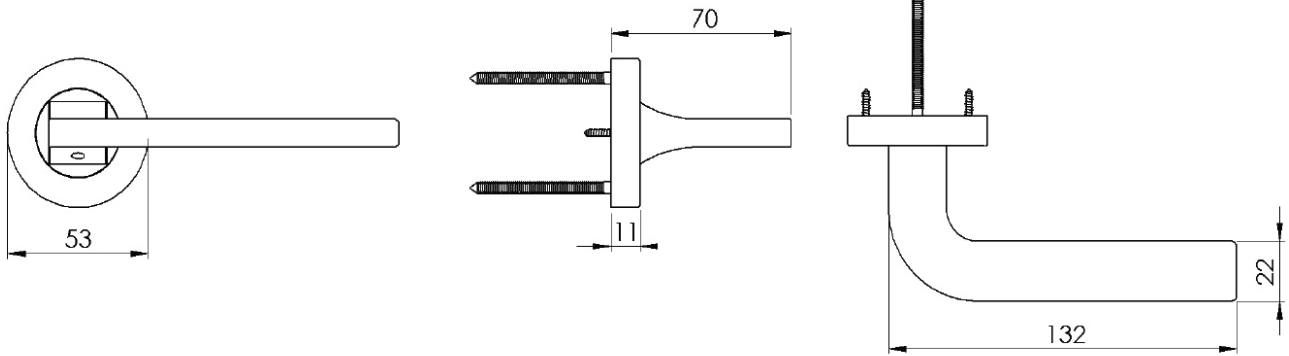

BALLAGIO LEVER ON ROSE

1  
PAIRED VIEW

This latch handle is suitable for use with most U.K. tubular latches.  
For a new door installation we would recommend using our York standard tubular latch from the list below.

TUBULAR LATCH  
(not Included, must be ordered separately)

YKTL2-AT	2½" Antique Finish
YKTL2-BLK	2½" Black Finish
YKTL2-MB	2½" Matt Bronze Finish
YKTL2-PB	2½" Brass Finish
YKTL2-PC&PN	2½" Polished Chrome & Nickel Finish
YKTL2-SB	2½" Satin Brass Finish
YKTL2-SN&SC	2½" Satin Nickel & Chrome Finish
YKTL3-AT	3" Antique Finish
YKTL3-BLK	3" Black Finish
YKTL3-MB	3" Matt Bronze Finish
YKTL3-PB	3" Brass Finish
YKTL3-PC&PN	3" Polished Chrome & Nickel Finish
YKTL3-SB	3" Satin Brass Finish
YKTL3-SN&SC	3" Satin Nickel & Chrome Finish

Box Contains	1	2	3	4	5
	Pair of lever handles	1x spindle suitable for 35mm & 44 mm thick door	1x Allen key	4x Machine screws	8x Steel wood screws

M Marcus Ltd., Dudley

Product Code	Material	Available in all Heritage Brass finishes.	Sizes shown are in mm and approximate. We reserve the right to amend where necessary and without any prior notice.
V2015	Solid Brass		