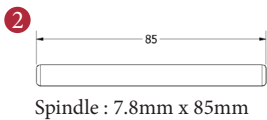

BALLAGIO LEVER ON ROSE

1  
PAIRED VIEW

This latch handle is suitable for use with most U.K. tubular latches.  
For a new door installation we would recommend using our York standard tubular latch from the list below.

TUBULAR LATCH  
(not Included, must be ordered separately)

YKTL2-AT	2½" Antique Finish
YKTL2-BLK	2½" Black Finish
YKTL2-MB	2½" Matt Bronze Finish
YKTL2-PB	2½" Brass Finish
YKTL2-PC&PN	2½" Polished Chrome & Nickel Finish
YKTL2-SB	2½" Satin Brass Finish
YKTL2-SN&SC	2½" Satin Nickel & Chrome Finish
YKTL3-AT	3" Antique Finish
YKTL3-BLK	3" Black Finish
YKTL3-MB	3" Matt Bronze Finish
YKTL3-PB	3" Brass Finish
YKTL3-PC&PN	3" Polished Chrome & Nickel Finish
YKTL3-SB	3" Satin Brass Finish
YKTL3-SN&SC	3" Satin Nickel & Chrome Finish

Box Contains	1	2	3	4	5
	Pair of lever handles	1x spindle suitable for 35mm & 44 mm thick door	1x Allen key	4x Machine screws	8x Steel wood screws

M Marcus Ltd., Dudley

Product Code	Material	Available in all Heritage Brass finishes.	Sizes shown are in mm and approximate. We reserve the right to amend where necessary and without any prior notice.
V2015	Solid Brass		