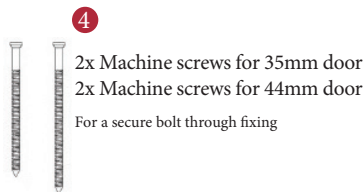

BALLAGIO LEVER ON ROSE

1  
PAIRED VIEW

This latch handle is suitable for use with most U.K. tubular latches.  
For a new door installation we would recommend using our York standard tubular latch from the list below.

TUBULAR LATCH  
(not Included, must be ordered separately)

YKTL2-AT	2½" Antique Finish
YKTL2-BLK	2½" Black Finish
YKTL2-MB	2½" Matt Bronze Finish
YKTL2-PB	2½" Brass Finish
YKTL2-PC&PN	2½" Polished Chrome & Nickel Finish
YKTL2-SB	2½" Satin Brass Finish
YKTL2-SN&SC	2½" Satin Nickel & Chrome Finish
YKTL3-AT	3" Antique Finish
YKTL3-BLK	3" Black Finish
YKTL3-MB	3" Matt Bronze Finish
YKTL3-PB	3" Brass Finish
YKTL3-PC&PN	3" Polished Chrome & Nickel Finish
YKTL3-SB	3" Satin Brass Finish
YKTL3-SN&SC	3" Satin Nickel & Chrome Finish

Box Contains	1	2	3	4	5
	Pair of lever handles	1x spindle suitable for 35mm & 44 mm thick door	1x Allen key	4x Machine screws	8x Steel wood screws

M Marcus Ltd., Dudley

Product Code	Material	Available in all Heritage Brass finishes.	Sizes shown are in mm and approximate. We reserve the right to amend where necessary and without any prior notice.
V2015	Solid Brass		