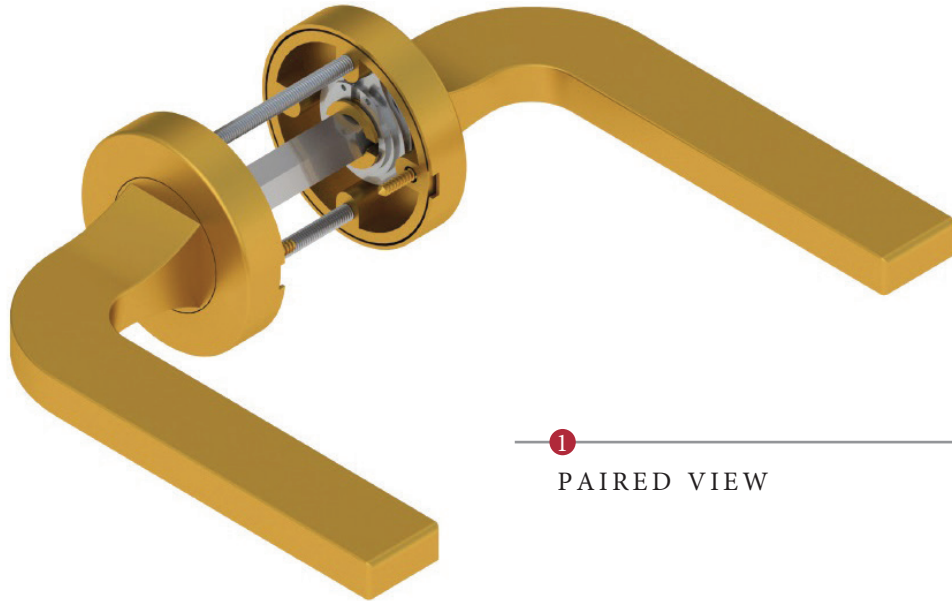

BALLAGIO LEVER ON ROSE

1  
PAIRED VIEW

This latch handle is suitable for use with most U.K. tubular latches.  
For a new door installation we would recommend using our York standard tubular latch from the list below.

TUBULAR LATCH  
(not Included, must be ordered separately)

YKTL2-AT	2½" Antique Finish
YKTL2-BLK	2½" Black Finish
YKTL2-MB	2½" Matt Bronze Finish
YKTL2-PB	2½" Brass Finish
YKTL2-PC&PN	2½" Polished Chrome & Nickel Finish
YKTL2-SB	2½" Satin Brass Finish
YKTL2-SN&SC	2½" Satin Nickel & Chrome Finish
YKTL3-AT	3" Antique Finish
YKTL3-BLK	3" Black Finish
YKTL3-MB	3" Matt Bronze Finish
YKTL3-PB	3" Brass Finish
YKTL3-PC&PN	3" Polished Chrome & Nickel Finish
YKTL3-SB	3" Satin Brass Finish
YKTL3-SN&SC	3" Satin Nickel & Chrome Finish

Box Contains	1	2	3	4	5
	Pair of lever handles	1x spindle suitable for 35mm & 44 mm thick door	1x Allen key	4x Machine screws	8x Steel wood screws

M Marcus Ltd., Dudley

Product Code	Material	Available in all Heritage Brass finishes.	Sizes shown are in mm and approximate. We reserve the right to amend where necessary and without any prior notice.
V2015	Solid Brass		