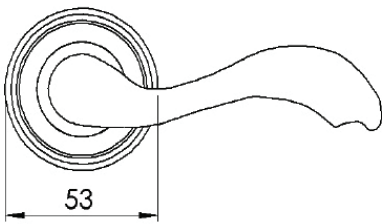

LISBOA LEVER ON ROSE

1
PAIRED VIEW

This latch handle is suitable for use with most U.K. tubular latches.
For a new door installation we would recommend using our York standard tubular latch from the list below.

TUBULAR LATCH
(not Included, must be ordered separately)

YKTL2-AT	2½" Antique Finish
YKTL2-BLK	2½" Black Finish
YKTL2-MB	2½" Matt Bronze Finish
YKTL2-PB	2½" Brass Finish
YKTL2-PC&PN	2½" Polished Chrome & Nickel Finish
YKTL2-SB	2½" Satin Brass Finish
YKTL2-SN&SC	2½" Satin Nickel & Chrome Finish
YKTL3-AT	3" Antique Finish
YKTL3-BLK	3" Black Finish
YKTL3-MB	3" Matt Bronze Finish
YKTL3-PB	3" Brass Finish
YKTL3-PC&PN	3" Polished Chrome & Nickel Finish
YKTL3-SB	3" Satin Brass Finish
YKTL3-SN&SC	3" Satin Nickel & Chrome Finish

Box Contains	1	2	3	4	5
	Pair of lever handles	1x spindle suitable for 35mm & 44 mm thick door	1x Allen key	4x Machine screws	8x Steel wood screws

M Marcus Ltd., Dudley

Product Code	Material	Available in all Heritage Brass finishes.	Sizes shown are in mm and approximate. We reserve the right to amend where necessary and without any prior notice.
V1601	Solid Brass		