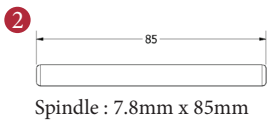

LISBOA LEVER ON ROSE

1
PAIRED VIEW

This latch handle is suitable for use with most U.K. tubular latches.
For a new door installation we would recommend using our York standard tubular latch from the list below.

TUBULAR LATCH
(not Included, must be ordered separately)

YKTL2-AT	2½" Antique Finish
YKTL2-BLK	2½" Black Finish
YKTL2-MB	2½" Matt Bronze Finish
YKTL2-PB	2½" Brass Finish
YKTL2-PC&PN	2½" Polished Chrome & Nickel Finish
YKTL2-SB	2½" Satin Brass Finish
YKTL2-SN&SC	2½" Satin Nickel & Chrome Finish
YKTL3-AT	3" Antique Finish
YKTL3-BLK	3" Black Finish
YKTL3-MB	3" Matt Bronze Finish
YKTL3-PB	3" Brass Finish
YKTL3-PC&PN	3" Polished Chrome & Nickel Finish
YKTL3-SB	3" Satin Brass Finish
YKTL3-SN&SC	3" Satin Nickel & Chrome Finish

Box Contains	1	2	3	4	5
	Pair of lever handles	1x spindle suitable for 35mm & 44 mm thick door	1x Allen key	4x Machine screws	8x Steel wood screws

M Marcus Ltd., Dudley

Product Code	Material	Available in all Heritage Brass finishes.	Sizes shown are in mm and approximate. We reserve the right to amend where necessary and without any prior notice.
V1601	Solid Brass		