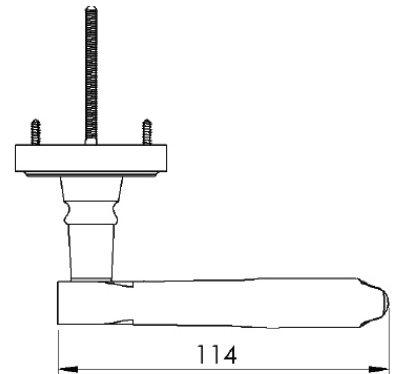

LISBOA LEVER ON ROSE

1
PAIRED VIEW

This latch handle is suitable for use with most U.K. tubular latches.
For a new door installation we would recommend using our York standard tubular latch from the list below.

TUBULAR LATCH
(not Included, must be ordered separately)

YKTL2-AT	2½" Antique Finish
YKTL2-BLK	2½" Black Finish
YKTL2-MB	2½" Matt Bronze Finish
YKTL2-PB	2½" Brass Finish
YKTL2-PC&PN	2½" Polished Chrome & Nickel Finish
YKTL2-SB	2½" Satin Brass Finish
YKTL2-SN&SC	2½" Satin Nickel & Chrome Finish
YKTL3-AT	3" Antique Finish
YKTL3-BLK	3" Black Finish
YKTL3-MB	3" Matt Bronze Finish
YKTL3-PB	3" Brass Finish
YKTL3-PC&PN	3" Polished Chrome & Nickel Finish
YKTL3-SB	3" Satin Brass Finish
YKTL3-SN&SC	3" Satin Nickel & Chrome Finish

Box Contains	1	2	3	4	5
	Pair of lever handles	1x spindle suitable for 35mm & 44 mm thick door	1x Allen key	4x Machine screws	8x Steel wood screws

M Marcus Ltd., Dudley

Product Code	Material	Available in all Heritage Brass finishes.	Sizes shown are in mm and approximate. We reserve the right to amend where necessary and without any prior notice.
V1601	Solid Brass		