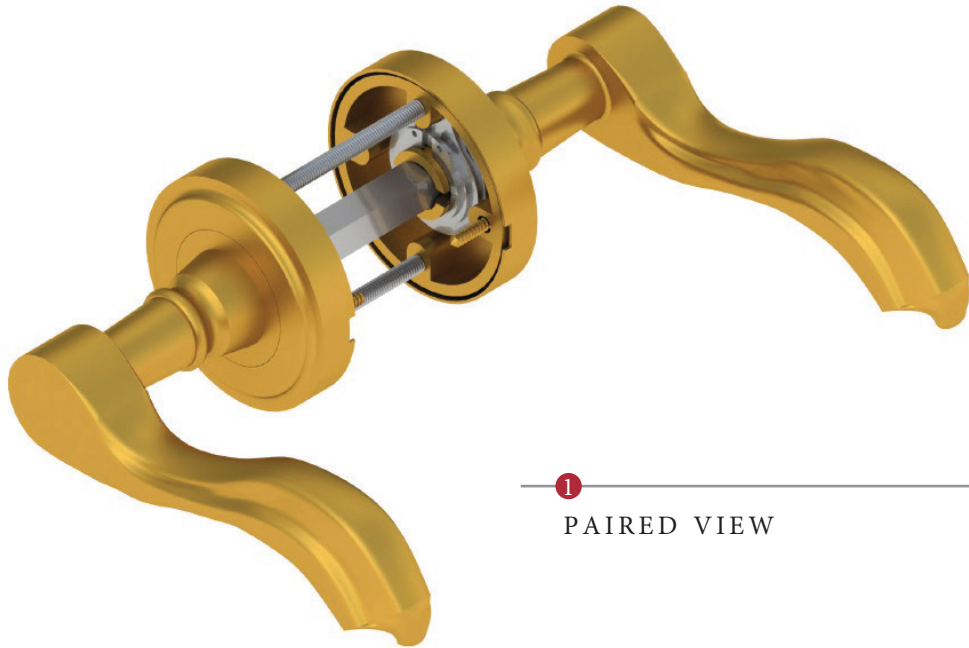

LISBOA LEVER ON ROSE

1
PAIRED VIEW

This latch handle is suitable for use with most U.K. tubular latches.
For a new door installation we would recommend using our York standard tubular latch from the list below.

TUBULAR LATCH
(not Included, must be ordered separately)

YKTL2-AT	2½" Antique Finish
YKTL2-BLK	2½" Black Finish
YKTL2-MB	2½" Matt Bronze Finish
YKTL2-PB	2½" Brass Finish
YKTL2-PC&PN	2½" Polished Chrome & Nickel Finish
YKTL2-SB	2½" Satin Brass Finish
YKTL2-SN&SC	2½" Satin Nickel & Chrome Finish
YKTL3-AT	3" Antique Finish
YKTL3-BLK	3" Black Finish
YKTL3-MB	3" Matt Bronze Finish
YKTL3-PB	3" Brass Finish
YKTL3-PC&PN	3" Polished Chrome & Nickel Finish
YKTL3-SB	3" Satin Brass Finish
YKTL3-SN&SC	3" Satin Nickel & Chrome Finish

Box Contains	1	2	3	4	5
	Pair of lever handles	1x spindle suitable for 35mm & 44 mm thick door	1x Allen key	4x Machine screws	8x Steel wood screws

M Marcus Ltd., Dudley

Product Code	Material	Available in all Heritage Brass finishes.	Sizes shown are in mm and approximate. We reserve the right to amend where necessary and without any prior notice.
V1601	Solid Brass		