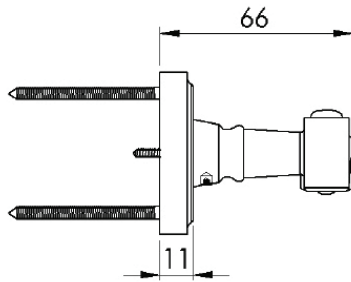

LISBOA LEVER ON ROSE

1
PAIRED VIEW

This latch handle is suitable for use with most U.K. tubular latches.
For a new door installation we would recommend using our York standard tubular latch from the list below.

TUBULAR LATCH
(not Included, must be ordered separately)

YKTL2-AT	2½" Antique Finish
YKTL2-BLK	2½" Black Finish
YKTL2-MB	2½" Matt Bronze Finish
YKTL2-PB	2½" Brass Finish
YKTL2-PC&PN	2½" Polished Chrome & Nickel Finish
YKTL2-SB	2½" Satin Brass Finish
YKTL2-SN&SC	2½" Satin Nickel & Chrome Finish
YKTL3-AT	3" Antique Finish
YKTL3-BLK	3" Black Finish
YKTL3-MB	3" Matt Bronze Finish
YKTL3-PB	3" Brass Finish
YKTL3-PC&PN	3" Polished Chrome & Nickel Finish
YKTL3-SB	3" Satin Brass Finish
YKTL3-SN&SC	3" Satin Nickel & Chrome Finish

Box Contains	1	2	3	4	5
	Pair of lever handles	1x spindle suitable for 35mm & 44 mm thick door	1x Allen key	4x Machine screws	8x Steel wood screws

M Marcus Ltd., Dudley

Product Code	Material	Available in all Heritage Brass finishes.	Sizes shown are in mm and approximate. We reserve the right to amend where necessary and without any prior notice.
V1601	Solid Brass		