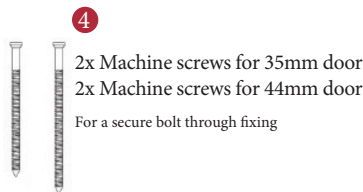

LISBOA LEVER ON ROSE

1
PAIRED VIEW

This latch handle is suitable for use with most U.K. tubular latches.
For a new door installation we would recommend using our York standard tubular latch from the list below.

TUBULAR LATCH
(not Included, must be ordered separately)

YKTL2-AT	2½" Antique Finish
YKTL2-BLK	2½" Black Finish
YKTL2-MB	2½" Matt Bronze Finish
YKTL2-PB	2½" Brass Finish
YKTL2-PC&PN	2½" Polished Chrome & Nickel Finish
YKTL2-SB	2½" Satin Brass Finish
YKTL2-SN&SC	2½" Satin Nickel & Chrome Finish
YKTL3-AT	3" Antique Finish
YKTL3-BLK	3" Black Finish
YKTL3-MB	3" Matt Bronze Finish
YKTL3-PB	3" Brass Finish
YKTL3-PC&PN	3" Polished Chrome & Nickel Finish
YKTL3-SB	3" Satin Brass Finish
YKTL3-SN&SC	3" Satin Nickel & Chrome Finish

Box Contains	1	2	3	4	5
	Pair of lever handles	1x spindle suitable for 35mm & 44 mm thick door	1x Allen key	4x Machine screws	8x Steel wood screws

M Marcus Ltd., Dudley

Product Code	Material	Available in all Heritage Brass finishes.	Sizes shown are in mm and approximate. We reserve the right to amend where necessary and without any prior notice.
V1601	Solid Brass		