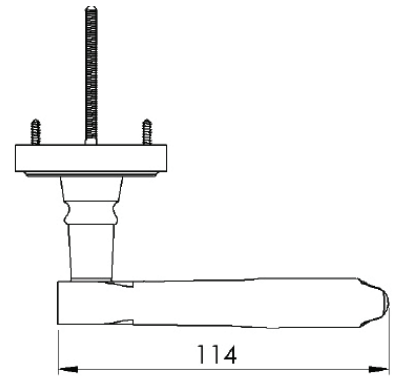

LISBOA LEVER ON ROSE

1
PAIRED VIEW

This latch handle is suitable for use with most U.K. tubular latches.
For a new door installation we would recommend using our York standard tubular latch from the list below.

TUBULAR LATCH
(not Included, must be ordered separately)

YKTL2-AT	2½" Antique Finish
YKTL2-BLK	2½" Black Finish
YKTL2-MB	2½" Matt Bronze Finish
YKTL2-PB	2½" Brass Finish
YKTL2-PC&PN	2½" Polished Chrome & Nickel Finish
YKTL2-SB	2½" Satin Brass Finish
YKTL2-SN&SC	2½" Satin Nickel & Chrome Finish
YKTL3-AT	3" Antique Finish
YKTL3-BLK	3" Black Finish
YKTL3-MB	3" Matt Bronze Finish
YKTL3-PB	3" Brass Finish
YKTL3-PC&PN	3" Polished Chrome & Nickel Finish
YKTL3-SB	3" Satin Brass Finish
YKTL3-SN&SC	3" Satin Nickel & Chrome Finish

Box Contains	1	2	3	4	5
	Pair of lever handles	1x spindle suitable for 35mm & 44 mm thick door	1x Allen key	4x Machine screws	8x Steel wood screws

M Marcus Ltd., Dudley

Product Code	Material	Available in all Heritage Brass finishes.	Sizes shown are in mm and approximate. We reserve the right to amend where necessary and without any prior notice.
V1601	Solid Brass		