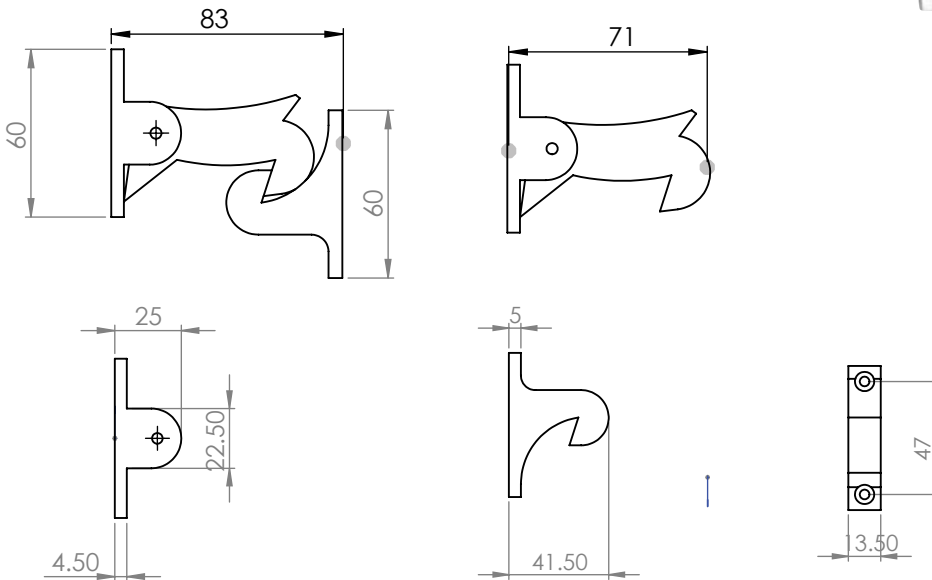

V1074 DOOR FASTENER

2

For product dimensions:
see the outlines given above

3

32mm

Starter screw

FINISHES

- MB** Matt Bronze finish
- SB** Satin Brass finish
- PN** Polished Nickel finish
- SN** Satin Nickel finish
- AT** Antique Brass finish
- SC** Satin Chrome finish
- PE** Polished Brass finish
- PC** Polished Chrome finish

Overview

1

Door Stop
illustrated with
dimensions

2

General
dimensions of
assembly

3

Supplied with: 4x 32mm screw
1x starter screw

 M Marcus Ltd., Dudley

Product Code

V1074

Material

Solid Brass

Sizes shown are in mm and approximate.
We reserve the right to amend where
necessary and without any prior notice.