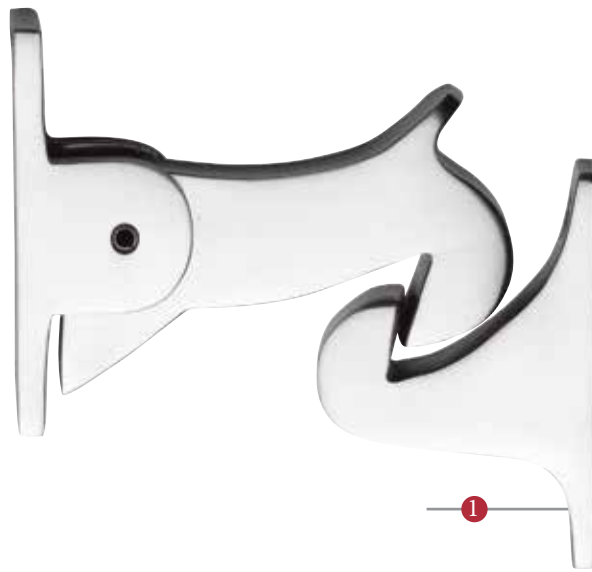

V1074 DOOR FASTENER

2

For product dimensions:
see the outlines given above

3

32mm

Starter screw

FINISHES

- MB** Matt Bronze finish
- SB** Satin Brass finish
- PN** Polished Nickel finish
- SN** Satin Nickel finish
- AT** Antique Brass finish
- SC** Satin Chrome finish
- PE** Polished Brass finish
- PC** Polished Chrome finish

Overview

1

Door Stop
illustrated with
dimensions

2

General
dimensions of
assembly

3

Supplied with: 4x 32mm screw
1x starter screw

 M Marcus Ltd., Dudley

Product Code

V1074

Material

Solid Brass

Sizes shown are in mm and approximate.
We reserve the right to amend where
necessary and without any prior notice.