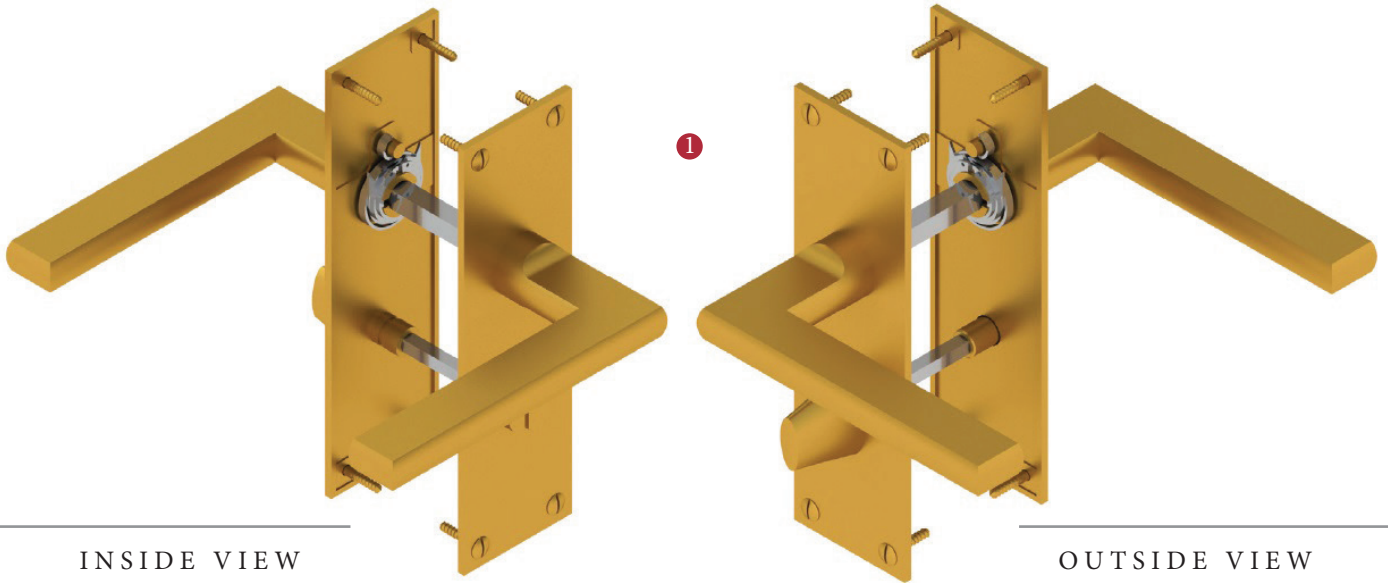

TRIDENT BATHROOM/CLOAKROOM HANDLE WITH PRIVACY TURN

INSIDE VIEW
With thumbturn.

OUTSIDE VIEW
With slotted release.
Used to open door in emergency.

This bathroom handle is suitable for use with most U.K. bathroom locks with a 57mm CTC.
For a new door installation we would recommend using our York bathroom locks from the list below.

BATHROOM LOCKS
(not Included, must be ordered separately)

- YKBL2-AT 2 1/2" Antique Finish
- YKBL2-BLK 2 1/2" Black Finish
- YKBL2-MB 2 1/2" Matt Bronze Finish
- YKBL2-PB 2 1/2" Brass Finish
- YKBL2-PC&PN 2 1/2" Polished Chrome & Nickel Finish
- YKBL2-SB 2 1/2" Satin Brass Finish
- YKBL2-SN&SC 2 1/2" Satin Nickel & Chrome Finish
- YKBL3-AT 3" Antique Finish
- YKBL3-BLK 3" Black Finish
- YKBL3-MB 3" Matt Bronze Finish
- YKBL3-PB 3" Brass Finish
- YKBL3-PC&PN 3" Polished Chrome & Nickel Finish
- YKBL3-SB 3" Satin Brass Finish
- YKBL3-SN&SC 3" Satin Nickel & Chrome Finish

| | | | | | |
|---------------------|-----------------------|------------------------|-----------------------------------------------------|--------------|---------------------------------------|
| Box Contains | ① | ② | ③ | ④ | ⑤ |
| | Pair of lever handles | 1x Thumbturn & release | 1x 68mm spindle suitable for 35mm & 45mm thick door | 1x Allen key | 8x Brass wood screws 1x Iron screw |

M Marcus Ltd., Dudley

Product Code

TR11330

Material

Solid Brass

Available in all Heritage Brass finishes.

Sizes shown are in mm and approximate.
We reserve the right to amend where necessary and without any prior notice.