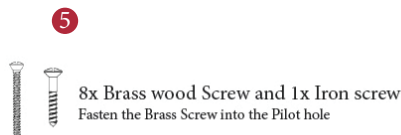

TRIDENT BATHROOM/CLOAKROOM HANDLE WITH PRIVACY TURN

INSIDE VIEW
With thumbturn.

OUTSIDE VIEW
With slotted release.
Used to open door in emergency.

This bathroom handle is suitable for use with most U.K. bathroom locks with a 57mm CTC.
For a new door installation we would recommend using our York bathroom locks from the list below.

BATHROOM LOCKS
(not Included, must be ordered separately)

- YKBL2-AT 2 1/2" Antique Finish
- YKBL2-BLK 2 1/2" Black Finish
- YKBL2-MB 2 1/2" Matt Bronze Finish
- YKBL2-PB 2 1/2" Brass Finish
- YKBL2-PC&PN 2 1/2" Polished Chrome & Nickel Finish
- YKBL2-SB 2 1/2" Satin Brass Finish
- YKBL2-SN&SC 2 1/2" Satin Nickel & Chrome Finish
- YKBL3-AT 3" Antique Finish
- YKBL3-BLK 3" Black Finish
- YKBL3-MB 3" Matt Bronze Finish
- YKBL3-PB 3" Brass Finish
- YKBL3-PC&PN 3" Polished Chrome & Nickel Finish
- YKBL3-SB 3" Satin Brass Finish
- YKBL3-SN&SC 3" Satin Nickel & Chrome Finish

| | | | | | |
|---------------------|-----------------------|------------------------|-----------------------------------------------------|--------------|---------------------------------------|
| Box Contains | ① | ② | ③ | ④ | ⑤ |
| | Pair of lever handles | 1x Thumbturn & release | 1x 68mm spindle suitable for 35mm & 45mm thick door | 1x Allen key | 8x Brass wood screws 1x Iron screw |