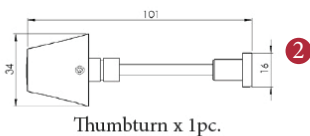

TRIDENT BATHROOM/CLOAKROOM HANDLE WITH PRIVACY TURN

INSIDE VIEW
With thumbturn.

OUTSIDE VIEW
With slotted release.
Used to open door in emergency.

This bathroom handle is suitable for use with most U.K. bathroom locks with a 57mm CTC.
For a new door installation we would recommend using our York bathroom locks from the list below.

| | | | | | |
|---------------------|-----------------------|------------------------|-----------------------------------------------------|--------------|---------------------------------------|
| Box Contains | ① | ② | ③ | ④ | ⑤ |
| | Pair of lever handles | 1x Thumbturn & release | 1x 68mm spindle suitable for 35mm & 45mm thick door | 1x Allen key | 8x Brass wood screws 1x Iron screw |