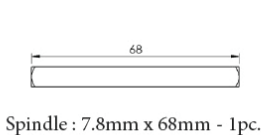

TRIDENT BATHROOM/CLOAKROOM HANDLE WITH PRIVACY TURN

INSIDE VIEW
With thumbturn.

OUTSIDE VIEW
With slotted release.
Used to open door in emergency.

This bathroom handle is suitable for use with most U.K. bathroom locks with a 57mm CTC.
For a new door installation we would recommend using our York bathroom locks from the list below.

| | | | | | |
|---------------------|-----------------------|------------------------|-----------------------------------------------------|--------------|---------------------------------------|
| Box Contains | ① | ② | ③ | ④ | ⑤ |
| | Pair of lever handles | 1x Thumbturn & release | 1x 68mm spindle suitable for 35mm & 45mm thick door | 1x Allen key | 8x Brass wood screws 1x Iron screw |

M Marcus Ltd., Dudley

Product Code

TR11330

Material

Solid Brass

Available in all Heritage Brass finishes.

Sizes shown are in mm and approximate.
We reserve the right to amend where necessary and without any prior notice.