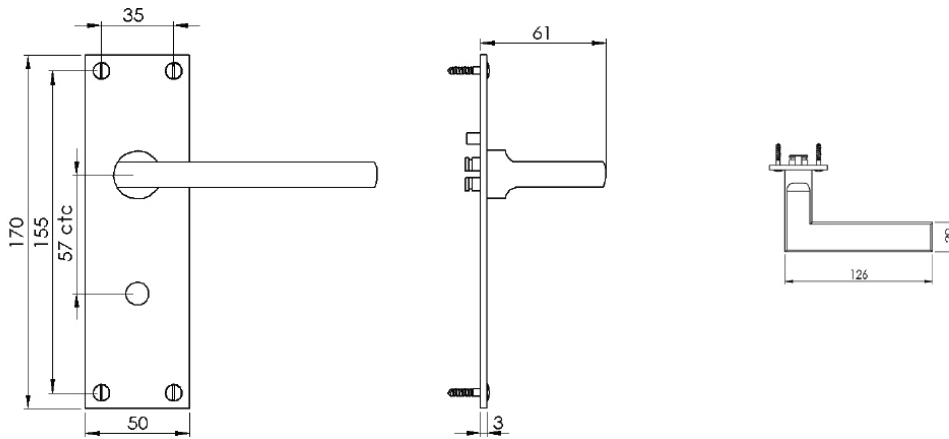

TRIDENT BATHROOM/CLOAKROOM HANDLE WITH PRIVACY TURN

INSIDE VIEW
With thumbturn.

OUTSIDE VIEW
With slotted release.
Used to open door in emergency.

This bathroom handle is suitable for use with most U.K. bathroom locks with a 57mm CTC.
For a new door installation we would recommend using our York bathroom locks from the list below.

| | | | | | |
|---------------------|-----------------------|------------------------|-----------------------------------------------------|--------------|---------------------------------------|
| Box Contains | ① | ② | ③ | ④ | ⑤ |
| | Pair of lever handles | 1x Thumbturn & release | 1x 68mm spindle suitable for 35mm & 45mm thick door | 1x Allen key | 8x Brass wood screws 1x Iron screw |

M Marcus Ltd., Dudley

Product Code

TR11330

Material

Solid Brass

Available in all Heritage Brass finishes.

Sizes shown are in mm and approximate.
We reserve the right to amend where necessary and without any prior notice.