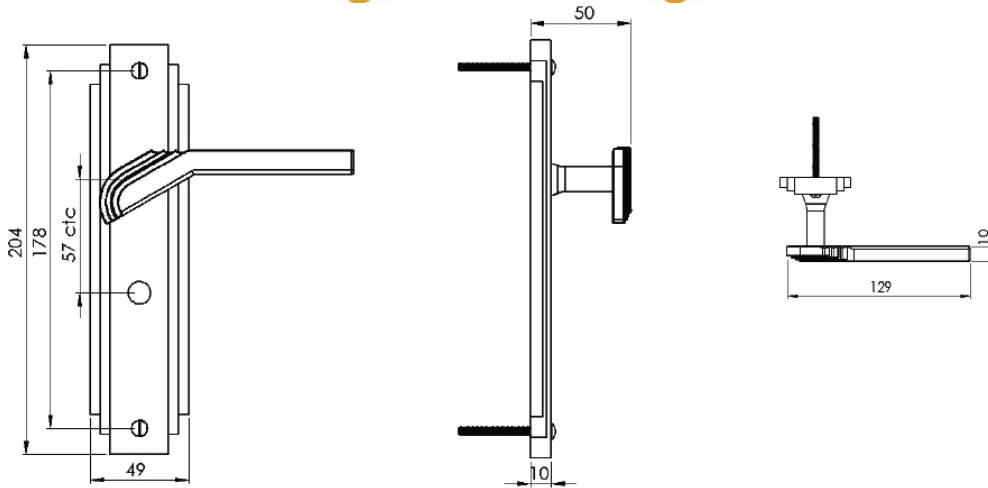

TIFFANY BATHROOM/CLOAKROOM HANDLE WITH PRIVACY TURN

INSIDE VIEW

With thumbturn.

OUTSIDE VIEW

With slotted release.  
Used to open door in emergency.

This bathroom handle is suitable for use with most U.K. bathroom locks with a 57mm CTC.  
For a new door installation we would recommend using our York bathroom locks from the list below.

Thumbturn x 1pc.

2

4

2 mm Allen key :  
Used to fasten thumbturn

3

Spindle : 7.8mm x 85mm - 1pc.

5

2x Male & Female screw.

Box Contains

①	②	③	④	⑤
Pair of lever handles	1x Thumbturn & release	1x 85mm spindle suitable for 35mm & 45 mm thick door	1x Allen key	2x Brass male & female screw sets

  
M Marcus Ltd., Dudley

Product Code