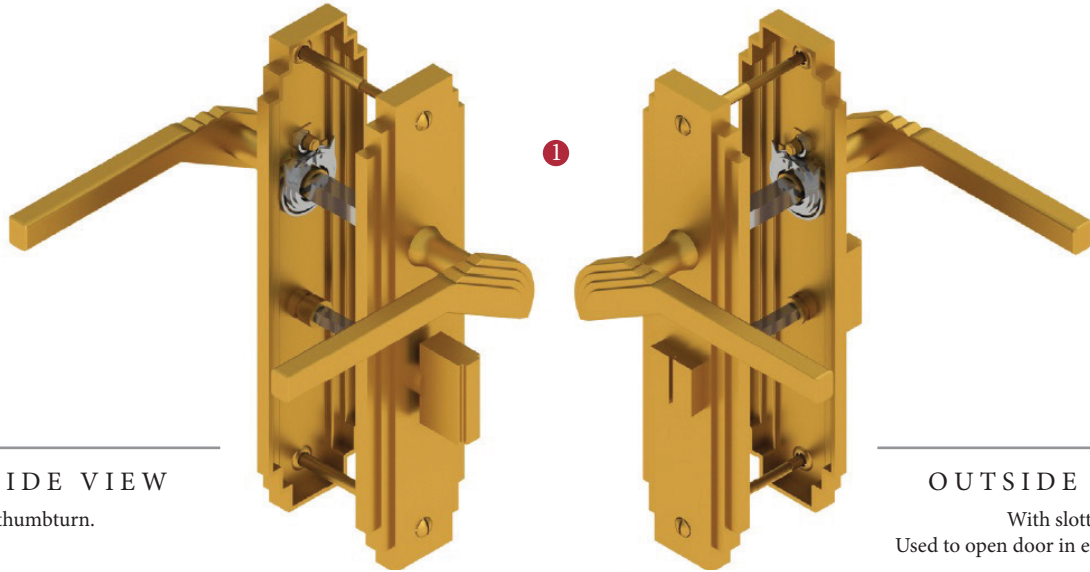

TIFFANY BATHROOM/CLOAKROOM HANDLE WITH PRIVACY TURN

INSIDE VIEW

With thumbturn.

OUTSIDE VIEW

With slotted release.  
Used to open door in emergency.

This bathroom handle is suitable for use with most U.K. bathroom locks with a 57mm CTC.  
For a new door installation we would recommend using our York bathroom locks from the list below.

Thumbturn x 1pc.

2

4

2 mm Allen key :  
Used to fasten thumbturn

3

Spindle : 7.8mm x 85mm - 1pc.

5

2x Male & Female screw.

Box Contains

①	②	③	④	⑤
Pair of lever handles	1x Thumbturn & release	1x 85mm spindle suitable for 35mm & 45 mm thick door	1x Allen key	2x Brass male & female screw sets

  
M Marcus Ltd., Dudley

Product Code