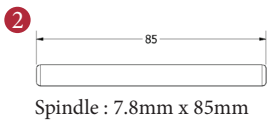

BAUHAUS LEVER ON ROSE

1
PAIRED VIEW

This latch handle is suitable for use with most U.K. tubular latches.
For a new door installation we would recommend using our York standard tubular latch from the list below.

TUBULAR LATCH
(not Included, must be ordered separately)

YKTL2-AT	2½" Antique Finish
YKTL2-BLK	2½" Black Finish
YKTL2-MB	2½" Matt Bronze Finish
YKTL2-PB	2½" Brass Finish
YKTL2-PC&PN	2½" Polished Chrome & Nickel Finish
YKTL2-SB	2½" Satin Brass Finish
YKTL2-SN&SC	2½" Satin Nickel & Chrome Finish
YKTL3-AT	3" Antique Finish
YKTL3-BLK	3" Black Finish
YKTL3-MB	3" Matt Bronze Finish
YKTL3-PB	3" Brass Finish
YKTL3-PC&PN	3" Polished Chrome & Nickel Finish
YKTL3-SB	3" Satin Brass Finish
YKTL3-SN&SC	3" Satin Nickel & Chrome Finish

Box Contains	1	2	3	4	5
	Pair of lever handles	1x spindle suitable for 35mm & 44 mm thick door	1x Allen key	4x Machine screws	8x Steel wood screws

M Marcus Ltd., Dudley

Product Code	Material	Available in all Heritage Brass finishes.	Sizes shown are in mm and approximate. We reserve the right to amend where necessary and without any prior notice.
SQ1926	Solid Brass		