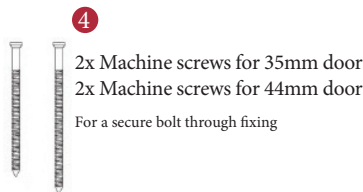

BAUHAUS LEVER ON ROSE

1
PAIRED VIEW

This latch handle is suitable for use with most U.K. tubular latches.
For a new door installation we would recommend using our York standard tubular latch from the list below.

TUBULAR LATCH
(not Included, must be ordered separately)

YKTL2-AT	2½" Antique Finish
YKTL2-BLK	2½" Black Finish
YKTL2-MB	2½" Matt Bronze Finish
YKTL2-PB	2½" Brass Finish
YKTL2-PC&PN	2½" Polished Chrome & Nickel Finish
YKTL2-SB	2½" Satin Brass Finish
YKTL2-SN&SC	2½" Satin Nickel & Chrome Finish
YKTL3-AT	3" Antique Finish
YKTL3-BLK	3" Black Finish
YKTL3-MB	3" Matt Bronze Finish
YKTL3-PB	3" Brass Finish
YKTL3-PC&PN	3" Polished Chrome & Nickel Finish
YKTL3-SB	3" Satin Brass Finish
YKTL3-SN&SC	3" Satin Nickel & Chrome Finish

Box Contains	1	2	3	4	5
	Pair of lever handles	1x spindle suitable for 35mm & 44 mm thick door	1x Allen key	4x Machine screws	8x Steel wood screws

M Marcus Ltd., Dudley

Product Code	Material	Available in all Heritage Brass finishes.	Sizes shown are in mm and approximate. We reserve the right to amend where necessary and without any prior notice.
SQ1926	Solid Brass		