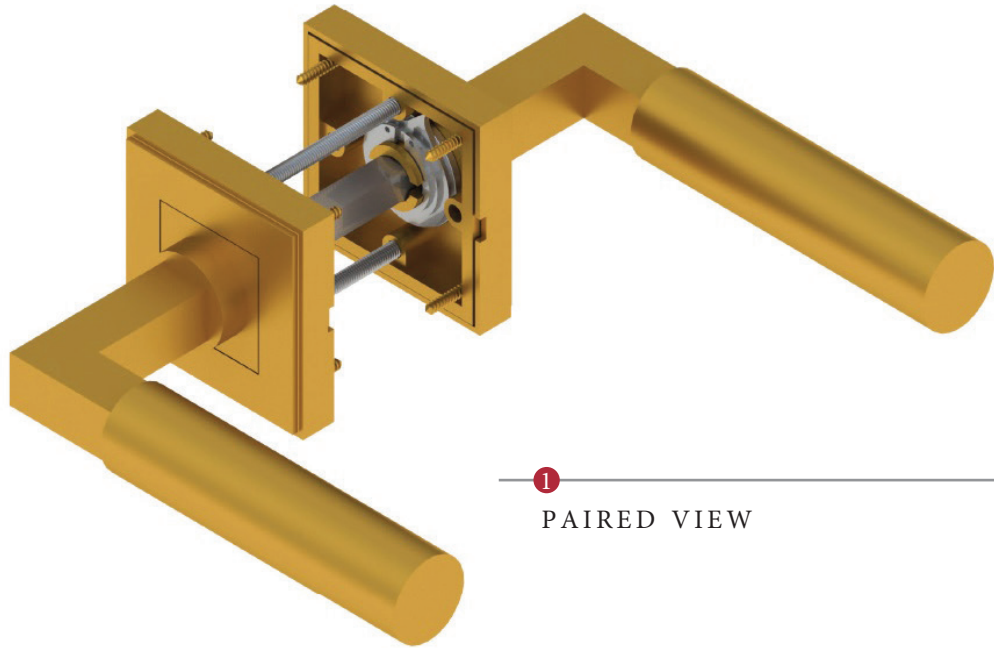

BAUHAUS LEVER ON ROSE

1
PAIRED VIEW

This latch handle is suitable for use with most U.K. tubular latches.
For a new door installation we would recommend using our York standard tubular latch from the list below.

TUBULAR LATCH
(not Included, must be ordered separately)

YKTL2-AT	2½" Antique Finish
YKTL2-BLK	2½" Black Finish
YKTL2-MB	2½" Matt Bronze Finish
YKTL2-PB	2½" Brass Finish
YKTL2-PC&PN	2½" Polished Chrome & Nickel Finish
YKTL2-SB	2½" Satin Brass Finish
YKTL2-SN&SC	2½" Satin Nickel & Chrome Finish
YKTL3-AT	3" Antique Finish
YKTL3-BLK	3" Black Finish
YKTL3-MB	3" Matt Bronze Finish
YKTL3-PB	3" Brass Finish
YKTL3-PC&PN	3" Polished Chrome & Nickel Finish
YKTL3-SB	3" Satin Brass Finish
YKTL3-SN&SC	3" Satin Nickel & Chrome Finish

Box Contains	1	2	3	4	5
	Pair of lever handles	1x spindle suitable for 35mm & 44 mm thick door	1x Allen key	4x Machine screws	8x Steel wood screws

M Marcus Ltd., Dudley

Product Code	Material	Available in all Heritage Brass finishes.	Sizes shown are in mm and approximate. We reserve the right to amend where necessary and without any prior notice.
SQ1926	Solid Brass		