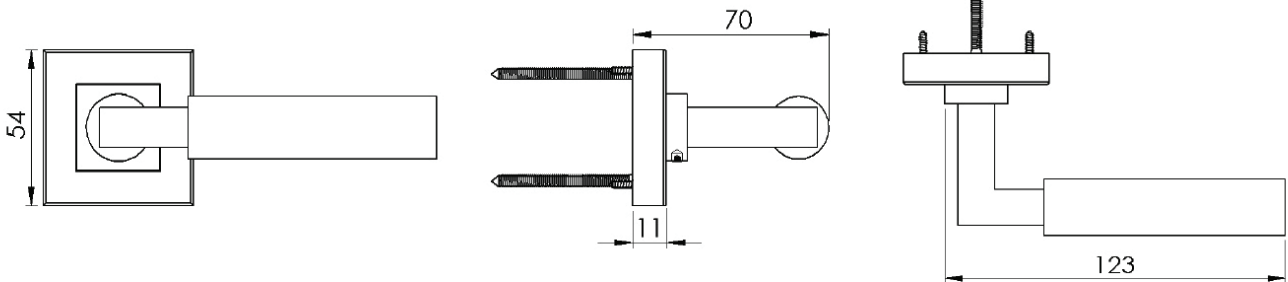

BAUHAUS LEVER ON ROSE

1
PAIRED VIEW

This latch handle is suitable for use with most U.K. tubular latches.
For a new door installation we would recommend using our York standard tubular latch from the list below.

TUBULAR LATCH
(not Included, must be ordered separately)

YKTL2-AT	2½" Antique Finish
YKTL2-BLK	2½" Black Finish
YKTL2-MB	2½" Matt Bronze Finish
YKTL2-PB	2½" Brass Finish
YKTL2-PC&PN	2½" Polished Chrome & Nickel Finish
YKTL2-SB	2½" Satin Brass Finish
YKTL2-SN&SC	2½" Satin Nickel & Chrome Finish
YKTL3-AT	3" Antique Finish
YKTL3-BLK	3" Black Finish
YKTL3-MB	3" Matt Bronze Finish
YKTL3-PB	3" Brass Finish
YKTL3-PC&PN	3" Polished Chrome & Nickel Finish
YKTL3-SB	3" Satin Brass Finish
YKTL3-SN&SC	3" Satin Nickel & Chrome Finish

Box Contains	1	2	3	4	5
	Pair of lever handles	1x spindle suitable for 35mm & 44 mm thick door	1x Allen key	4x Machine screws	8x Steel wood screws

M Marcus Ltd., Dudley

Product Code	Material	Available in all Heritage Brass finishes.	Sizes shown are in mm and approximate. We reserve the right to amend where necessary and without any prior notice.
SQ1926	Solid Brass		