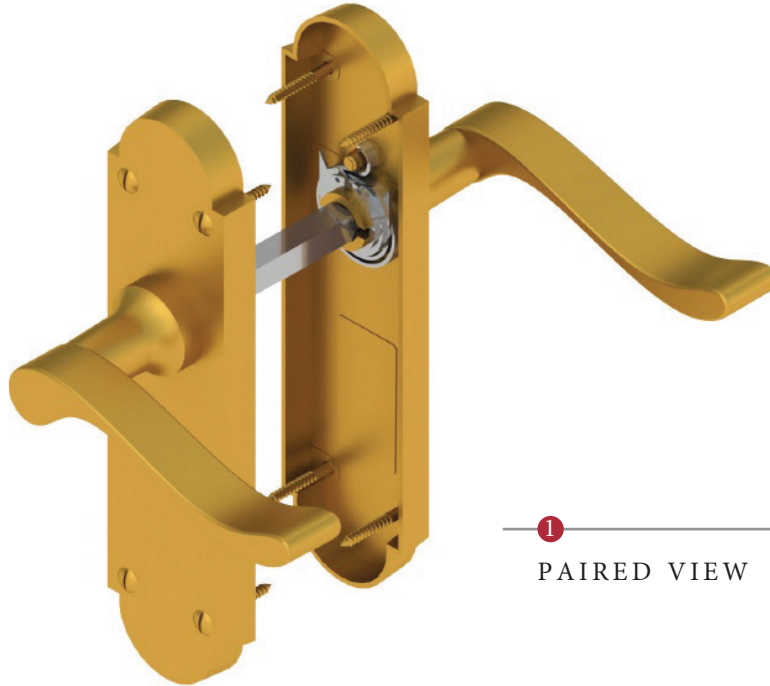

SAVOY LEVER LATCH HANDLE

1
PAIRED VIEW

This latch handle is suitable for use with most U.K. tubular latches.
For a new door installation we would recommend using our York standard tubular latch from the list below.

TUBULAR LATCH

(not Included, must be ordered seperately)

YKTL2-AT	2 1/2" Antique Finish
YKTL2-BLK	2 1/2" Black Finish
YKTL2-MB	2 1/2" Matt Bronze Finish
YKTL2-PB	2 1/2" Brass Finish
YKTL2-PC&PN	2 1/2" Polished Chrome & Nickel Finish
YKTL2-SB	2 1/2" Satin Brass Finish
YKTL2-SN&SC	2 1/2" Satin Nickel & Chrome Finish
YKTL3-AT	3" Antique Finish
YKTL3-BLK	3" Black Finish
YKTL3-MB	3" Matt Bronze Finish
YKTL3-PB	3" Brass Finish
YKTL3-PC&PN	3" Polished Chrome & Nickel Finish
YKTL3-SB	3" Satin Brass Finish
YKTL3-SN&SC	3" Satin Nickel & Chrome Finish

Box Contains

1	2	3	4
Pair of lever handles	1x 85mm spindle suitable for 35mm & 45mm thick door	1x Iron screw	8x Brass wood screws

M Marcus Ltd., Dudley

Product Code	Material	Available in all Heritage Brass finishes.	Sizes shown are in mm and approximate. We reserve the right to amend where necessary and without any prior notice.
S610	Solid Brass		