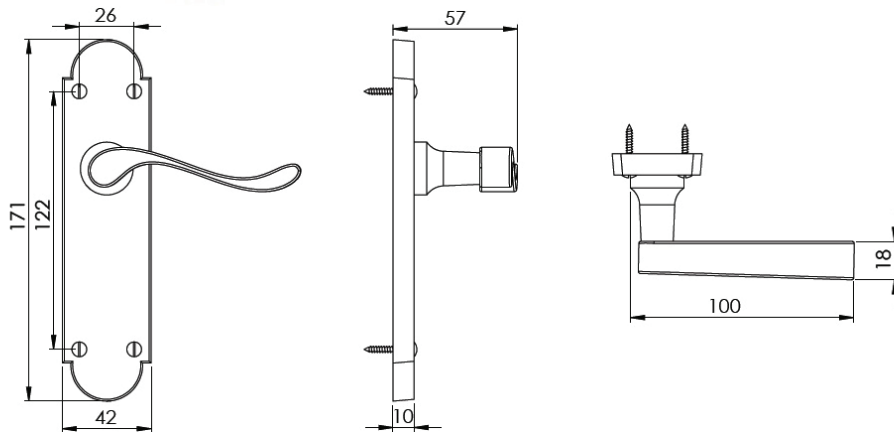

SAVOY LEVER LATCH HANDLE

1
PAIRED VIEW

This latch handle is suitable for use with most U.K. tubular latches.
For a new door installation we would recommend using our York standard tubular latch from the list below.

TUBULAR LATCH

(not Included, must be ordered seperately)

YKTL2-AT	2 1/2" Antique Finish
YKTL2-BLK	2 1/2" Black Finish
YKTL2-MB	2 1/2" Matt Bronze Finish
YKTL2-PB	2 1/2" Brass Finish
YKTL2-PC&PN	2 1/2" Polished Chrome & Nickel Finish
YKTL2-SB	2 1/2" Satin Brass Finish
YKTL2-SN&SC	2 1/2" Satin Nickel & Chrome Finish
YKTL3-AT	3" Antique Finish
YKTL3-BLK	3" Black Finish
YKTL3-MB	3" Matt Bronze Finish
YKTL3-PB	3" Brass Finish
YKTL3-PC&PN	3" Polished Chrome & Nickel Finish
YKTL3-SB	3" Satin Brass Finish
YKTL3-SN&SC	3" Satin Nickel & Chrome Finish

Box Contains

1	2	3	4
Pair of lever handles	1x 85mm spindle suitable for 35mm & 45mm thick door	1x Iron screw	8x Brass wood screws

M Marcus Ltd., Dudley

Product Code	Material	Available in all Heritage Brass finishes.	Sizes shown are in mm and approximate. We reserve the right to amend where necessary and without any prior notice.
S610	Solid Brass		