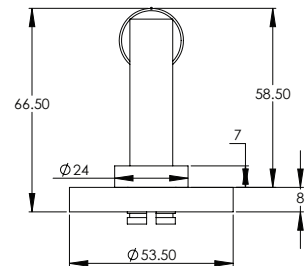

LEVER ON ROSE

This latch handle is suitable for use with most U.K. tubular latches.
 For a new door installation we would recommend using our York standard tubular latch from the list below. Please select the size and finish required.

| Box Contains | ① Lever handle (illustrated) | ② 1x spindle suitable for 35mm & 44 mm thick door | ③ 1x Allen key | ④ 4x Machine screws | ⑤ 8x Steel wood screws |
|--------------|------------------------------|---|----------------|---------------------|------------------------|
|--------------|------------------------------|---|----------------|---------------------|------------------------|

M Marcus Ltd., Dudley

| Material | Date | Product Code | Description | Sizes shown are in mm and approximate. We reserve the right to amend where necessary and without any prior notice. |
|--------------------|----------|--------------|------------------------|--|
| Solid Forged Brass | Nov 2022 | RS2261 | Spectral lever on rose | |