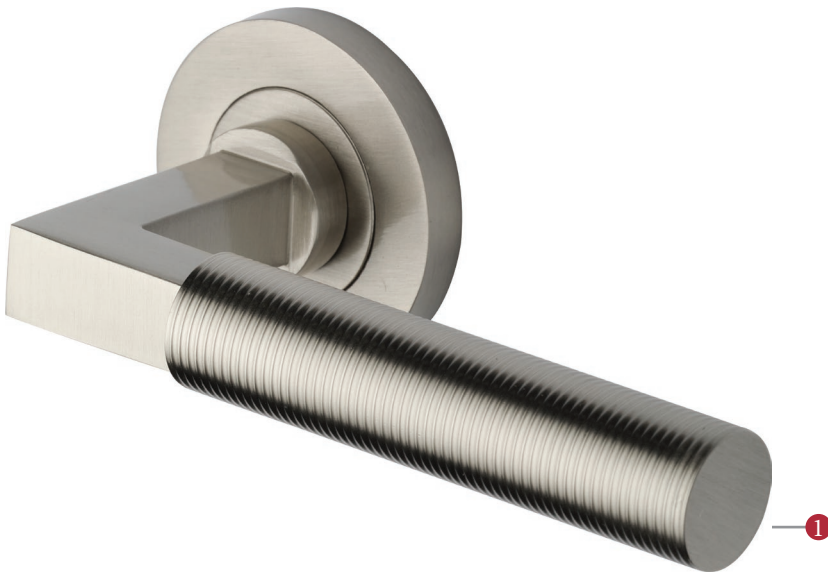

LEVER ON ROSE

This latch handle is suitable for use with most U.K. tubular latches.
 For a new door installation we would recommend using our York standard tubular latch from the list below. Please select the size and finish required.

TUBULAR LATCH

(not Included, must be ordered separately)

| | |
|-------------|-------------------------------------|
| YKTL2-AT | 2½" Antique Finish |
| YKTL2-BLK | 2½" Black Finish |
| YKTL2-MB | 2½" Matt Bronze Finish |
| YKTL2-PB | 2½" Brass Finish |
| YKTL2-PC&PN | 2½" Polished Chrome & Nickel Finish |
| YKTL2-SB | 2½" Satin Brass Finish |
| YKTL2-SN&SC | 2½" Satin Nickel & Chrome Finish |
| YKTL3-AT | 3" Antique Finish |
| YKTL3-BLK | 3" Black Finish |
| YKTL3-MB | 3" Matt Bronze Finish |
| YKTL3-PB | 3" Brass Finish |
| YKTL3-PC&PN | 3" Polished Chrome & Nickel Finish |
| YKTL3-SB | 3" Satin Brass Finish |
| YKTL3-SN&SC | 3" Satin Nickel & Chrome Finish |

| Box Contains | ① Lever handle (illustrated) | ② 1x spindle suitable for 35mm & 44 mm thick door | ③ 1x Allen key | ④ 4x Machine screws | ⑤ 8x Steel wood screws |
|--------------|------------------------------|---|----------------|---------------------|------------------------|
|--------------|------------------------------|---|----------------|---------------------|------------------------|

M Marcus Ltd., Dudley

| Material | Date | Product Code | Description | Sizes shown are in mm and approximate. We reserve the right to amend where necessary and without any prior notice. |
|--------------------|----------|--------------|------------------------|--|
| Solid Forged Brass | Nov 2022 | RS2261 | Spectral lever on rose | |