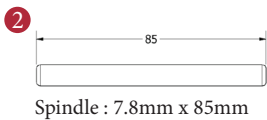

LEVER ON ROSE

This latch handle is suitable for use with most U.K. tubular latches.
 For a new door installation we would recommend using our York standard tubular latch from the list below. Please select the size and finish required.