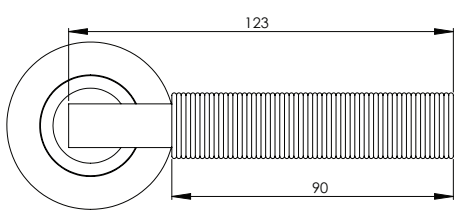

LEVER ON ROSE

This latch handle is suitable for use with most U.K. tubular latches.
 For a new door installation we would recommend using our York standard tubular latch from the list below. Please select the size and finish required.

TUBULAR LATCH

(not Included, must be ordered separately)

| | |
|-------------|-------------------------------------|
| YKTL2-AT | 2½" Antique Finish |
| YKTL2-BLK | 2½" Black Finish |
| YKTL2-MB | 2½" Matt Bronze Finish |
| YKTL2-PB | 2½" Brass Finish |
| YKTL2-PC&PN | 2½" Polished Chrome & Nickel Finish |
| YKTL2-SB | 2½" Satin Brass Finish |
| YKTL2-SN&SC | 2½" Satin Nickel & Chrome Finish |
| YKTL3-AT | 3" Antique Finish |
| YKTL3-BLK | 3" Black Finish |
| YKTL3-MB | 3" Matt Bronze Finish |
| YKTL3-PB | 3" Brass Finish |
| YKTL3-PC&PN | 3" Polished Chrome & Nickel Finish |
| YKTL3-SB | 3" Satin Brass Finish |
| YKTL3-SN&SC | 3" Satin Nickel & Chrome Finish |

| Box Contains | ① Lever handle (illustrated) | ② 1x spindle suitable for 35mm & 44 mm thick door | ③ 1x Allen key | ④ 4x Machine screws | ⑤ 8x Steel wood screws |
|--------------|------------------------------|---|----------------|---------------------|------------------------|
|--------------|------------------------------|---|----------------|---------------------|------------------------|

M Marcus Ltd., Dudley

| Material | Date | Product Code | Description | Sizes shown are in mm and approximate. We reserve the right to amend where necessary and without any prior notice. |
|--------------------|----------|--------------|------------------------|--|
| Solid Forged Brass | Nov 2022 | RS2261 | Spectral lever on rose | |