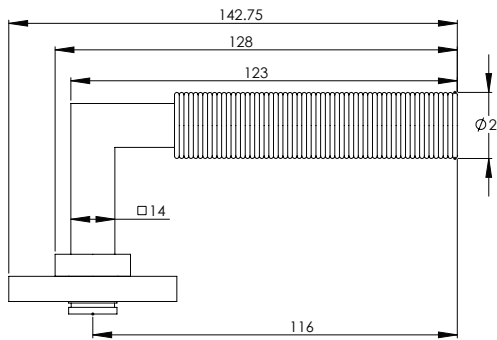

LEVER ON ROSE

This latch handle is suitable for use with most U.K. tubular latches.
 For a new door installation we would recommend using our York standard tubular latch from the list below. Please select the size and finish required.

TUBULAR LATCH

(not Included, must be ordered separately)

| | |
|-------------|-------------------------------------|
| YKTL2-AT | 2½" Antique Finish |
| YKTL2-BLK | 2½" Black Finish |
| YKTL2-MB | 2½" Matt Bronze Finish |
| YKTL2-PB | 2½" Brass Finish |
| YKTL2-PC&PN | 2½" Polished Chrome & Nickel Finish |
| YKTL2-SB | 2½" Satin Brass Finish |
| YKTL2-SN&SC | 2½" Satin Nickel & Chrome Finish |
| YKTL3-AT | 3" Antique Finish |
| YKTL3-BLK | 3" Black Finish |
| YKTL3-MB | 3" Matt Bronze Finish |
| YKTL3-PB | 3" Brass Finish |
| YKTL3-PC&PN | 3" Polished Chrome & Nickel Finish |
| YKTL3-SB | 3" Satin Brass Finish |
| YKTL3-SN&SC | 3" Satin Nickel & Chrome Finish |

| Box Contains | ① Lever handle (illustrated) | ② 1x spindle suitable for 35mm & 44 mm thick door | ③ 1x Allen key | ④ 4x Machine screws | ⑤ 8x Steel wood screws |
|--------------|------------------------------|---|----------------|---------------------|------------------------|
|--------------|------------------------------|---|----------------|---------------------|------------------------|

M Marcus Ltd., Dudley

| Material | Date | Product Code | Description | Sizes shown are in mm and approximate. We reserve the right to amend where necessary and without any prior notice. |
|--------------------|----------|--------------|------------------------|--|
| Solid Forged Brass | Nov 2022 | RS2261 | Spectral lever on rose | |