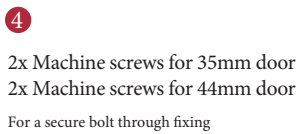

LEVER ON ROSE

This latch handle is suitable for use with most U.K. tubular latches.
 For a new door installation we would recommend using our York standard tubular latch from the list below. Please select the size and finish required.

TUBULAR LATCH

(not Included, must be ordered separately)

| | |
|-------------|-------------------------------------|
| YKTL2-AT | 2½" Antique Finish |
| YKTL2-BLK | 2½" Black Finish |
| YKTL2-MB | 2½" Matt Bronze Finish |
| YKTL2-PB | 2½" Brass Finish |
| YKTL2-PC&PN | 2½" Polished Chrome & Nickel Finish |
| YKTL2-SB | 2½" Satin Brass Finish |
| YKTL2-SN&SC | 2½" Satin Nickel & Chrome Finish |
| YKTL3-AT | 3" Antique Finish |
| YKTL3-BLK | 3" Black Finish |
| YKTL3-MB | 3" Matt Bronze Finish |
| YKTL3-PB | 3" Brass Finish |
| YKTL3-PC&PN | 3" Polished Chrome & Nickel Finish |
| YKTL3-SB | 3" Satin Brass Finish |
| YKTL3-SN&SC | 3" Satin Nickel & Chrome Finish |