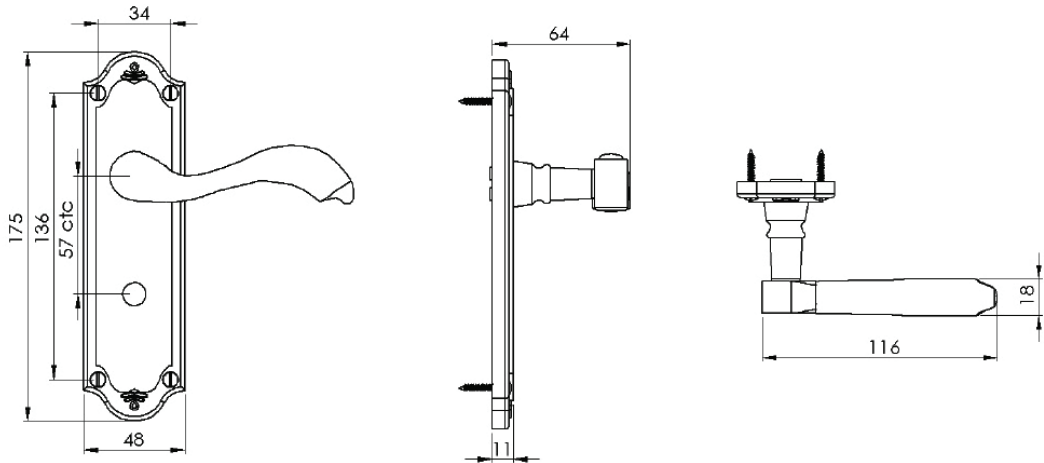

LISBOA BATHROOM/CLOAKROOM HANDLE WITH PRIVACY TURN

INSIDE VIEW
With thumbturn.

OUTSIDE VIEW
With slotted release.
Used to open door in emergency.

This bathroom handle is suitable for use with most U.K. bathroom locks with a 57mm CTC.
For a new door installation we would recommend using our York bathroom locks from the list below.

Thumbturn x 1pc.

Spindle : 7.8mm x 85mm - 1pc.

2 mm Allen key :
Used to fasten thumbturn

8x Brass wood Screws
Fasten the Brass Screws into the Pilot holes

Iron starter screw x 1pc.
Drill pilot holes, use the starter screw to cut a thread

**Box
Contains**

- ① Pair of lever handles
- ② 1x Thumbturn & release
- ③ 1x 85mm spindle suitable for 35mm & 45mm thick door
- ④ 1x Allen key
- ⑤ 8x Brass wood screws
1x Iron screw

M Marcus Ltd., Dudley