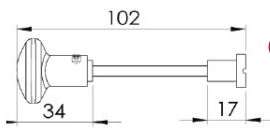

LISBOA BATHROOM/CLOAKROOM HANDLE WITH PRIVACY TURN

INSIDE VIEW
With thumbturn.

OUTSIDE VIEW
With slotted release.
Used to open door in emergency.

This bathroom handle is suitable for use with most U.K. bathroom locks with a 57mm CTC.
For a new door installation we would recommend using our York bathroom locks from the list below.

Thumbturn x 1pc.

Spindle : 7.8mm x 85mm - 1pc.

2 mm Allen key :
Used to fasten thumbturn

8x Brass wood Screws
Fasten the Brass Screws into the Pilot holes

Iron starter screw x 1pc.
Drill pilot holes, use the starter screw to cut a thread

**Box
Contains**

- ① Pair of lever handles
- ② 1x Thumbturn & release
- ③ 1x 85mm spindle suitable for 35mm & 45mm thick door
- ④ 1x Allen key
- ⑤ 8x Brass wood screws
1x Iron screw

M Marcus Ltd., Dudley