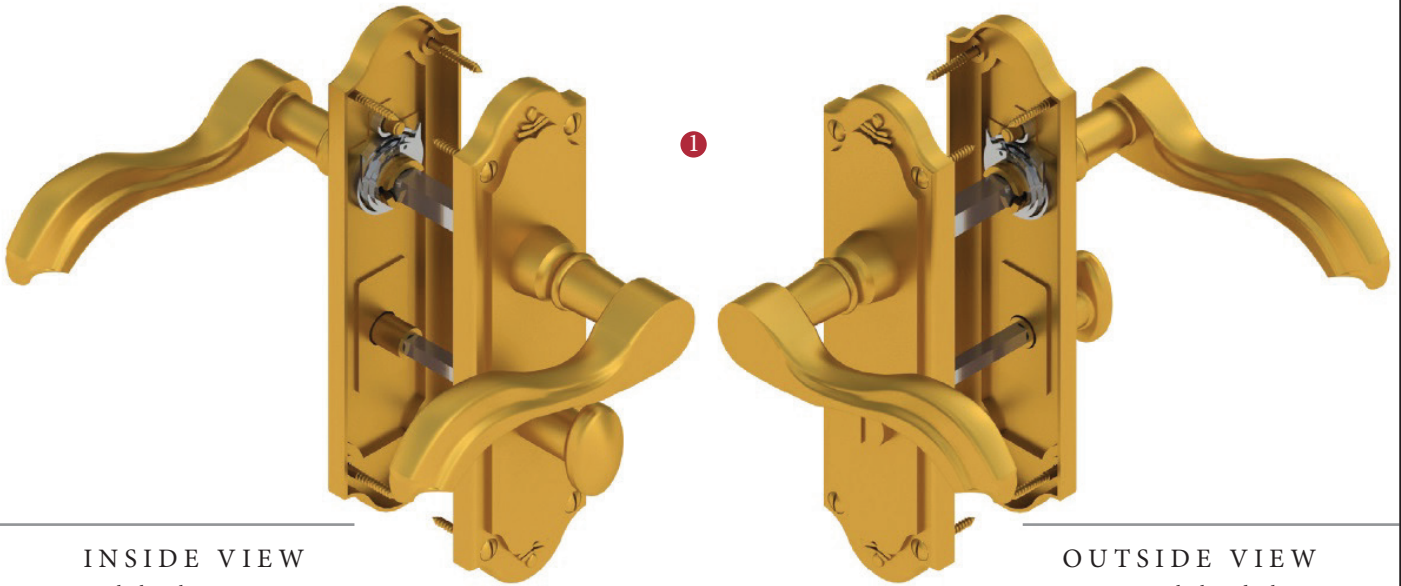

LISBOA BATHROOM/CLOAKROOM HANDLE WITH PRIVACY TURN

INSIDE VIEW
With thumbturn.

OUTSIDE VIEW
With slotted release.
Used to open door in emergency.

This bathroom handle is suitable for use with most U.K. bathroom locks with a 57mm CTC.
For a new door installation we would recommend using our York bathroom locks from the list below.

Thumbturn x 1pc.

Spindle : 7.8mm x 85mm - 1pc.

2 mm Allen key :
Used to fasten thumbturn

8x Brass wood Screws
Fasten the Brass Screws into the Pilot holes

Iron starter screw x 1pc.
Drill pilot holes, use the starter screw to cut a thread

**Box
Contains**

- ① Pair of lever handles
- ② 1x Thumbturn & release
- ③ 1x 85mm spindle suitable for 35mm & 45mm thick door
- ④ 1x Allen key
- ⑤ 8x Brass wood screws
1x Iron screw

M Marcus Ltd., Dudley