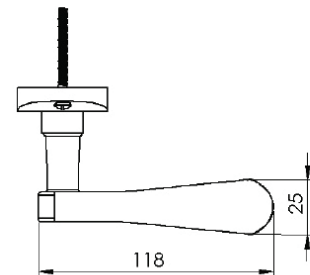

ALGARVE BATHROOM/CLOAKROOM HANDLE WITH PRIVACY TURN

INSIDE VIEW

With thumbturn.

OUTSIDE VIEW

With slotted release.
Used to open door in emergency.

This bathroom handle is suitable for use with most U.K. bathroom locks with a 57mm CTC.
For a new door installation we would recommend using our York bathroom locks from the list below.

Thumbturn x 1pc.

2 mm Allen key :
Used to fasten thumbturn

Spindle : 7.8mm x 85mm - 1pc.

2x Male & Female screws.

BATHROOM LOCKS

(not Included, must be ordered separately)

- YKBL2-AT 2 1/2" Antique Finish
- YKBL2-BLK 2 1/2" Black Finish
- YKBL2-MB 2 1/2" Matt Bronze Finish
- YKBL2-PB 2 1/2" Brass Finish
- YKBL2-PC&PN 2 1/2" Polished Chrome & Nickel Finish
- YKBL2-SB 2 1/2" Satin Brass Finish
- YKBL2-SN&SC 2 1/2" Satin Nickel & Chrome Finish
- YKBL3-AT 3" Antique Finish
- YKBL3-BLK 3" Black Finish
- YKBL3-MB 3" Matt Bronze Finish
- YKBL3-PB 3" Brass Finish
- YKBL3-PC&PN 3" Polished Chrome & Nickel Finish
- YKBL3-SB 3" Satin Brass Finish
- YKBL3-SN&SC 3" Satin Nickel & Chrome Finish

Box
Contains

①	②	③	④	⑤
Pair of lever handles	1x Thumbturn & release	1x 85mm spindle suitable for 35mm & 45 mm thick door	1x Allen key	2x Brass male & female screw sets

M Marcus Ltd., Dudley

Product Code

MM928

Material

Solid Brass

Available in all Heritage Brass finishes.

Sizes shown are in mm and approximate.
We reserve the right to amend where necessary and without any prior notice.