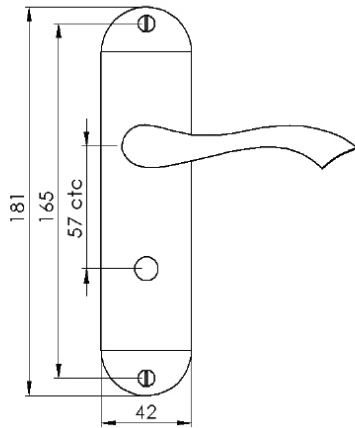

ALGARVE BATHROOM/CLOAKROOM HANDLE WITH PRIVACY TURN

INSIDE VIEW

With thumbturn.

OUTSIDE VIEW

With slotted release.
Used to open door in emergency.

This bathroom handle is suitable for use with most U.K. bathroom locks with a 57mm CTC.
For a new door installation we would recommend using our York bathroom locks from the list below.

Thumbturn x 1pc.

2 mm Allen key :
Used to fasten thumbturn

Spindle : 7.8mm x 85mm - 1pc.

2x Male & Female screws.

BATHROOM LOCKS

(not Included, must be ordered separately)

- YKBL2-AT 2 1/2" Antique Finish
- YKBL2-BLK 2 1/2" Black Finish
- YKBL2-MB 2 1/2" Matt Bronze Finish
- YKBL2-PB 2 1/2" Brass Finish
- YKBL2-PC&PN 2 1/2" Polished Chrome & Nickel Finish
- YKBL2-SB 2 1/2" Satin Brass Finish
- YKBL2-SN&SC 2 1/2" Satin Nickel & Chrome Finish
- YKBL3-AT 3" Antique Finish
- YKBL3-BLK 3" Black Finish
- YKBL3-MB 3" Matt Bronze Finish
- YKBL3-PB 3" Brass Finish
- YKBL3-PC&PN 3" Polished Chrome & Nickel Finish
- YKBL3-SB 3" Satin Brass Finish
- YKBL3-SN&SC 3" Satin Nickel & Chrome Finish

Box
Contains

①	②	③	④	⑤
Pair of lever handles	1x Thumbturn & release	1x 85mm spindle suitable for 35mm & 45 mm thick door	1x Allen key	2x Brass male & female screw sets

M Marcus Ltd., Dudley

Product Code

MM928

Material

Solid Brass

Available in all Heritage Brass finishes.

Sizes shown are in mm and approximate.
We reserve the right to amend where necessary and without any prior notice.