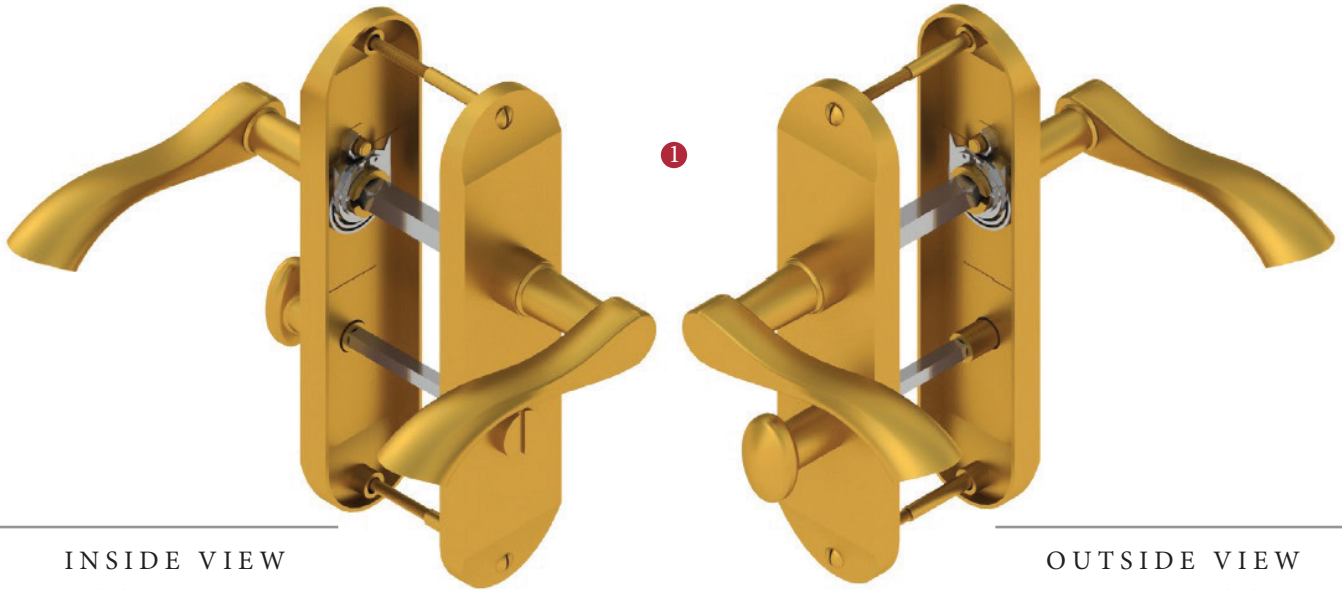

ALGARVE BATHROOM/CLOAKROOM HANDLE WITH PRIVACY TURN

INSIDE VIEW

With thumbturn.

OUTSIDE VIEW

With slotted release.
Used to open door in emergency.

This bathroom handle is suitable for use with most U.K. bathroom locks with a 57mm CTC.
For a new door installation we would recommend using our York bathroom locks from the list below.

Thumbturn x 1pc.

2 mm Allen key :
Used to fasten thumbturn

Spindle : 7.8mm x 85mm - 1pc.

2x Male & Female screws.

BATHROOM LOCKS

(not Included, must be ordered separately)

- YKBL2-AT 2 1/2" Antique Finish
- YKBL2-BLK 2 1/2" Black Finish
- YKBL2-MB 2 1/2" Matt Bronze Finish
- YKBL2-PB 2 1/2" Brass Finish
- YKBL2-PC&PN 2 1/2" Polished Chrome & Nickel Finish
- YKBL2-SB 2 1/2" Satin Brass Finish
- YKBL2-SN&SC 2 1/2" Satin Nickel & Chrome Finish
- YKBL3-AT 3" Antique Finish
- YKBL3-BLK 3" Black Finish
- YKBL3-MB 3" Matt Bronze Finish
- YKBL3-PB 3" Brass Finish
- YKBL3-PC&PN 3" Polished Chrome & Nickel Finish
- YKBL3-SB 3" Satin Brass Finish
- YKBL3-SN&SC 3" Satin Nickel & Chrome Finish

Box
Contains

①	②	③	④	⑤
Pair of lever handles	1x Thumbturn & release	1x 85mm spindle suitable for 35mm & 45 mm thick door	1x Allen key	2x Brass male & female screw sets

M Marcus Ltd., Dudley

Product Code

MM928