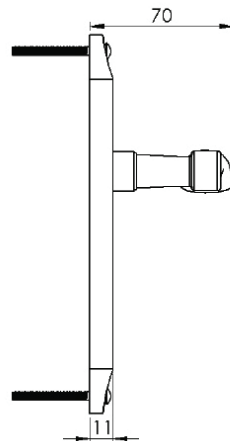

ALGARVE BATHROOM/CLOAKROOM HANDLE WITH PRIVACY TURN

INSIDE VIEW

With thumbturn.

OUTSIDE VIEW

With slotted release.
Used to open door in emergency.

This bathroom handle is suitable for use with most U.K. bathroom locks with a 57mm CTC.
For a new door installation we would recommend using our York bathroom locks from the list below.

Thumbturn x 1pc.

2 mm Allen key :
Used to fasten thumbturn

Spindle : 7.8mm x 85mm - 1pc.

2x Male & Female screws.

BATHROOM LOCKS

(not Included, must be ordered separately)

- YKBL2-AT 2 1/2" Antique Finish
- YKBL2-BLK 2 1/2" Black Finish
- YKBL2-MB 2 1/2" Matt Bronze Finish
- YKBL2-PB 2 1/2" Brass Finish
- YKBL2-PC&PN 2 1/2" Polished Chrome & Nickel Finish
- YKBL2-SB 2 1/2" Satin Brass Finish
- YKBL2-SN&SC 2 1/2" Satin Nickel & Chrome Finish
- YKBL3-AT 3" Antique Finish
- YKBL3-BLK 3" Black Finish
- YKBL3-MB 3" Matt Bronze Finish
- YKBL3-PB 3" Brass Finish
- YKBL3-PC&PN 3" Polished Chrome & Nickel Finish
- YKBL3-SB 3" Satin Brass Finish
- YKBL3-SN&SC 3" Satin Nickel & Chrome Finish

Box
Contains

①	②	③	④	⑤
Pair of lever handles	1x Thumbturn & release	1x 85mm spindle suitable for 35mm & 45 mm thick door	1x Allen key	2x Brass male & female screw sets

M Marcus Ltd., Dudley

Product Code

MM928

Material

Solid Brass

Available in all Heritage Brass finishes.

Sizes shown are in mm and approximate.
We reserve the right to amend where necessary and without any prior notice.