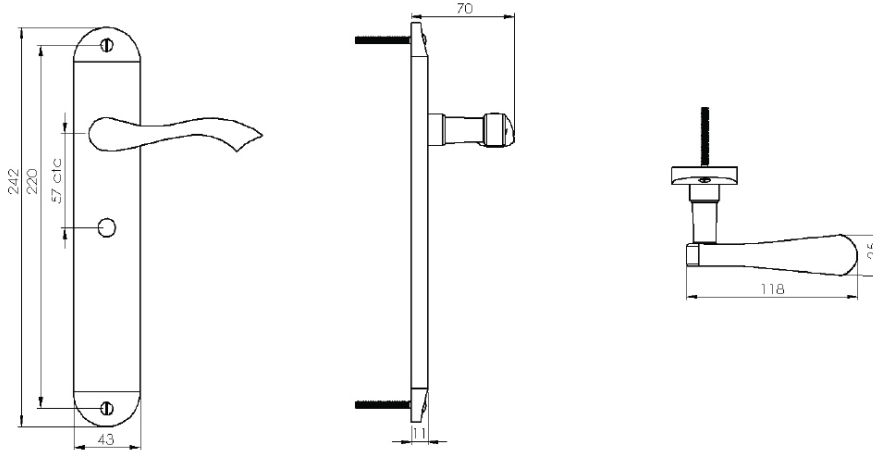

ALGARVE LONG BATHROOM/CLOAKROOM HANDLE WITH PRIVACY TURN

INSIDE VIEW

With thumbturn.

OUTSIDE VIEW

With slotted release.
ncy.

This bathroom handle is suitable for use with most U.K. bathroom locks with a 57mm CTC.
For a new door installation we would recommend using our York bathroom locks from the list below.

Thumbturn x 1pc.

2 mm Allen key :
Used to fasten thumbturn

Spindle : 7.8mm x 85mm - 1pc.

2x Male & Female screws.

BATHROOM LOCKS

(not Included, must be ordered seperately)

- YKBL2-AT 2 1/2" Antique Finish
- YKBL2-BLK 2 1/2" Black Finish
- YKBL2-MB 2 1/2" Matt Bronze Finish
- YKBL2-PB 2 1/2" Brass Finish
- YKBL2-PC&PN 2 1/2" Polished Chrome & Nickel Finish
- YKBL2-SB 2 1/2" Satin Brass Finish
- YKBL2-SN&SC 2 1/2" Satin Nickel & Chrome Finish
- YKBL3-AT 3" Antique Finish
- YKBL3-BLK 3" Black Finish
- YKBL3-MB 3" Matt Bronze Finish
- YKBL3-PB 3" Brass Finish
- YKBL3-PC&PN 3" Polished Chrome & Nickel Finish
- YKBL3-SB 3" Satin Brass Finish
- YKBL3-SN&SC 3" Satin Nickel & Chrome Finish

Box
Contains

①	②	③	④	⑤
Pair of lever handles	1x Thumbturn & release	1x 85mm spindle suitable for 35mm & 45 mm thick door	1x Allen key	2x Brass male & female screw sets

M Marcus Ltd., Dudley

Product Code

MM7230

Material

Solid Brass

Available in all Heritage Brass finishes.

Sizes shown are in mm and approximate.
We reserve the right to amend where necessary and without any prior notice.