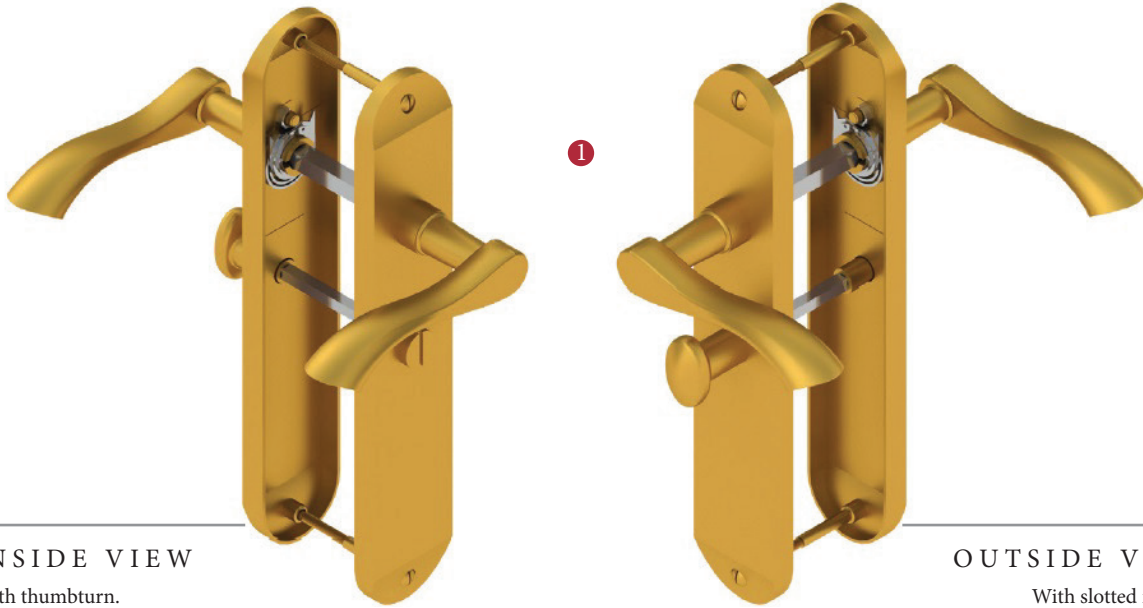

ALGARVE LONG BATHROOM/CLOAKROOM HANDLE WITH PRIVACY TURN

INSIDE VIEW

With thumbturn.

OUTSIDE VIEW

With slotted release.
ncy.

This bathroom handle is suitable for use with most U.K. bathroom locks with a 57mm CTC.
For a new door installation we would recommend using our York bathroom locks from the list below.

Thumbturn x 1pc.

2 mm Allen key :
Used to fasten thumbturn

Spindle : 7.8mm x 85mm - 1pc.

2x Male & Female screws.

BATHROOM LOCKS

(not Included, must be ordered seperately)

- YKBL2-AT 2 1/2" Antique Finish
- YKBL2-BLK 2 1/2" Black Finish
- YKBL2-MB 2 1/2" Matt Bronze Finish
- YKBL2-PB 2 1/2" Brass Finish
- YKBL2-PC&PN 2 1/2" Polished Chrome & Nickel Finish
- YKBL2-SB 2 1/2" Satin Brass Finish
- YKBL2-SN&SC 2 1/2" Satin Nickel & Chrome Finish
- YKBL3-AT 3" Antique Finish
- YKBL3-BLK 3" Black Finish
- YKBL3-MB 3" Matt Bronze Finish
- YKBL3-PB 3" Brass Finish
- YKBL3-PC&PN 3" Polished Chrome & Nickel Finish
- YKBL3-SB 3" Satin Brass Finish
- YKBL3-SN&SC 3" Satin Nickel & Chrome Finish

Box
Contains

①	②	③	④	⑤
Pair of lever handles	1x Thumbturn & release	1x 85mm spindle suitable for 35mm & 45 mm thick door	1x Allen key	2x Brass male & female screw sets

M Marcus Ltd., Dudley

Product Code

MM7230