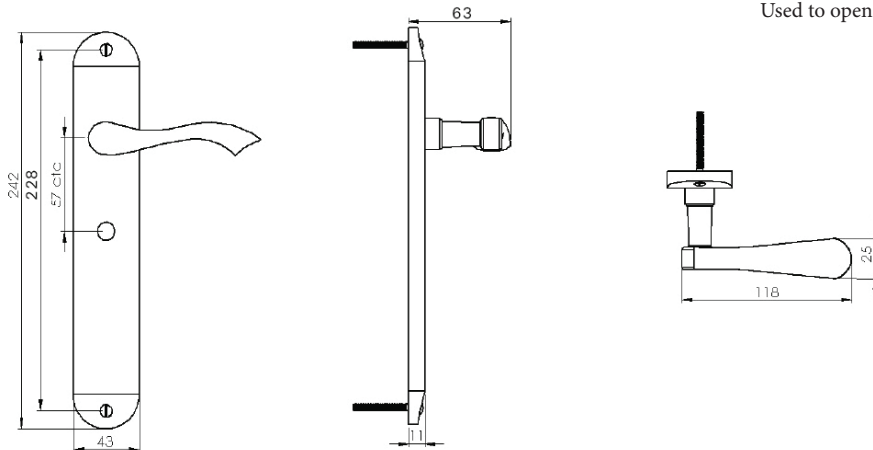

ALGARVE LONG BATHROOM/CLOAKROOM HANDLE WITH PRIVACY TURN

INSIDE VIEW

With thumbturn.

OUTSIDE VIEW

With slotted release.
Used to open door in emergency.

This bathroom handle is suitable for use with most U.K. bathroom locks with a 57mm CTC.
For a new door installation we would recommend using our York bathroom locks from the list below.

Thumbturn x 1pc.

2 mm Allen key :
Used to fasten thumbturn

Spindle : 7.8mm x 85mm - 1pc.

2x Male & Female screws.

BATHROOM LOCKS

(not Included, must be ordered seperately)

- YKBL2-AT 2 1/2" Antique Finish
- YKBL2-BLK 2 1/2" Black Finish
- YKBL2-MB 2 1/2" Matt Bronze Finish
- YKBL2-PB 2 1/2" Brass Finish
- YKBL2-PC&PN 2 1/2" Polished Chrome & Nickel Finish
- YKBL2-SB 2 1/2" Satin Brass Finish
- YKBL2-SN&SC 2 1/2" Satin Nickel & Chrome Finish
- YKBL3-AT 3" Antique Finish
- YKBL3-BLK 3" Black Finish
- YKBL3-MB 3" Matt Bronze Finish
- YKBL3-PB 3" Brass Finish
- YKBL3-PC&PN 3" Polished Chrome & Nickel Finish
- YKBL3-SB 3" Satin Brass Finish
- YKBL3-SN&SC 3" Satin Nickel & Chrome Finish

Box
Contains

①	②	③	④	⑤
Pair of lever handles	1x Thumbturn & release	1x 85mm spindle suitable for 35mm & 45 mm thick door	1x Allen key	2x Brass male & female screw sets

M Marcus Ltd., Dudley

Product Code

MM7230

Material

Solid Brass

Sizes shown are in mm and approximate.
We reserve the right to amend where necessary and without any prior notice.