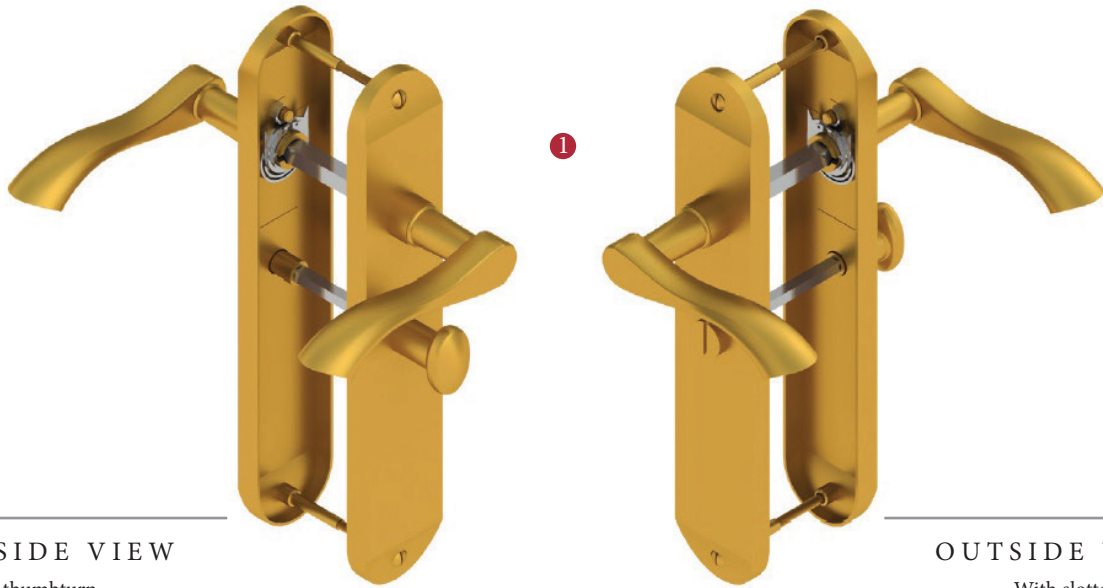

ALGARVE LONG BATHROOM/CLOAKROOM HANDLE WITH PRIVACY TURN

INSIDE VIEW

With thumbturn.

OUTSIDE VIEW

With slotted release.
Used to open door in emergency.

This bathroom handle is suitable for use with most U.K. bathroom locks with a 57mm CTC.
For a new door installation we would recommend using our York bathroom locks from the list below.

Thumbturn x 1pc.

2 mm Allen key :
Used to fasten thumbturn

Spindle : 7.8mm x 85mm - 1pc.

2x Male & Female screws.

BATHROOM LOCKS

(not Included, must be ordered seperately)

- YKBL2-AT 2 1/2" Antique Finish
- YKBL2-BLK 2 1/2" Black Finish
- YKBL2-MB 2 1/2" Matt Bronze Finish
- YKBL2-PB 2 1/2" Brass Finish
- YKBL2-PC&PN 2 1/2" Polished Chrome & Nickel Finish
- YKBL2-SB 2 1/2" Satin Brass Finish
- YKBL2-SN&SC 2 1/2" Satin Nickel & Chrome Finish
- YKBL3-AT 3" Antique Finish
- YKBL3-BLK 3" Black Finish
- YKBL3-MB 3" Matt Bronze Finish
- YKBL3-PB 3" Brass Finish
- YKBL3-PC&PN 3" Polished Chrome & Nickel Finish
- YKBL3-SB 3" Satin Brass Finish
- YKBL3-SN&SC 3" Satin Nickel & Chrome Finish

Box
Contains

①	②	③	④	⑤
Pair of lever handles	1x Thumbturn & release	1x 85mm spindle suitable for 35mm & 45 mm thick door	1x Allen key	2x Brass male & female screw sets

M Marcus Ltd., Dudley

Product Code

MM7230