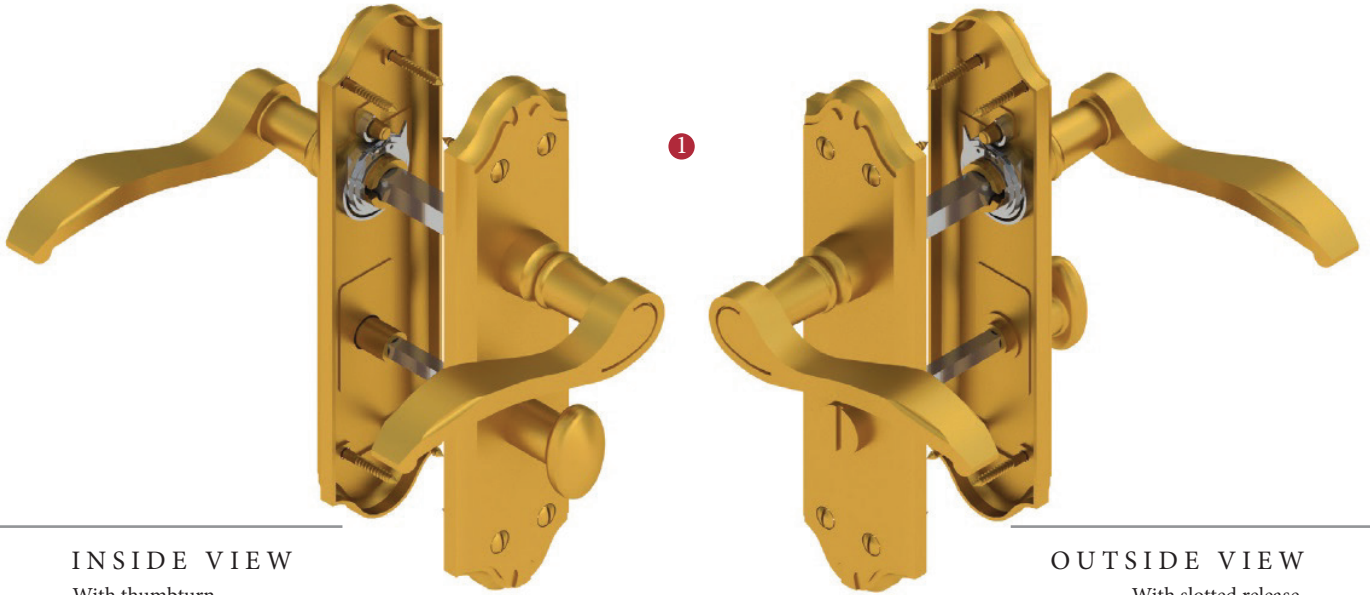

VERONA BATHROOM/CLOAKROOM HANDLE WITH PRIVACY TURN

INSIDE VIEW
With thumbturn.

OUTSIDE VIEW
With slotted release.
Used to open door in emergency.

This bathroom handle is suitable for use with most U.K. bathroom locks with a 57mm CTC.
For a new door installation we would recommend using our York bathroom locks from the list below.

Thumbturn x 1pc.

Spindle : 7.8mm x 85mm - 1pc.

2 mm Allen key :
Used to fasten thumbturn

8x Brass wood Screws
Fasten the Brass Screws into the Pilot holes

Iron starter screw x 1pc.
Drill pilot holes, use the starter screw to cut a thread

Box Contains

- ① Pair of lever handles
- ② 1x Thumbturn & release
- ③ 1x 85mm spindle suitable for 35mm & 45mm thick door
- ④ 1x Allen key
- ⑤ 8x Brass wood screws
1x Iron screw

M Marcus Ltd., Dudley

Product Code