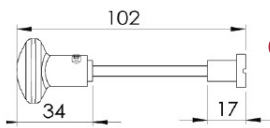

VERONA BATHROOM/CLOAKROOM HANDLE WITH PRIVACY TURN

INSIDE VIEW
With thumbturn.

OUTSIDE VIEW
With slotted release.
Used to open door in emergency.

This bathroom handle is suitable for use with most U.K. bathroom locks with a 57mm CTC.
For a new door installation we would recommend using our York bathroom locks from the list below.

Thumbturn x 1pc.

Spindle : 7.8mm x 85mm - 1pc.

2 mm Allen key :
Used to fasten thumbturn

8x Brass wood Screws
Fasten the Brass Screws into the Pilot holes

Iron starter screw x 1pc.
Drill pilot holes, use the starter screw to cut a thread

Box Contains

- ① Pair of lever handles
- ② 1x Thumbturn & release
- ③ 1x 85mm spindle suitable for 35mm & 45mm thick door
- ④ 1x Allen key
- ⑤ 8x Brass wood screws
1x Iron screw

M Marcus Ltd., Dudley

Product Code

MM628

Material

Solid Brass

Available in all Heritage Brass finishes.

Sizes shown are in mm and approximate.
We reserve the right to amend where necessary and without any prior notice.