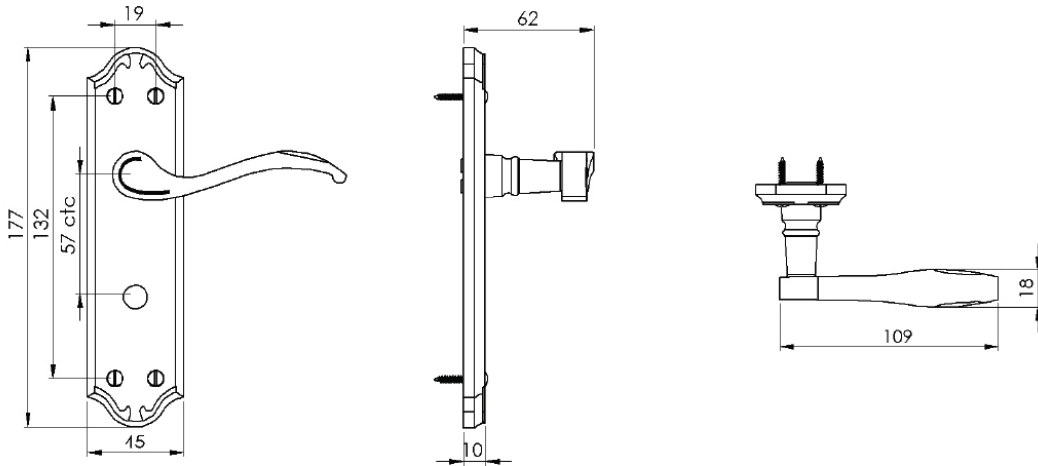

VERONA BATHROOM/CLOAKROOM HANDLE WITH PRIVACY TURN

INSIDE VIEW
With thumbturn.

OUTSIDE VIEW
With slotted release.
Used to open door in emergency.

This bathroom handle is suitable for use with most U.K. bathroom locks with a 57mm CTC.
For a new door installation we would recommend using our York bathroom locks from the list below.

Thumbturn x 1pc.

Spindle : 7.8mm x 85mm - 1pc.

2 mm Allen key :
Used to fasten thumbturn

8x Brass wood Screws
Fasten the Brass Screws into the Pilot holes

Iron starter screw x 1pc.
Drill pilot holes, use the starter screw to cut a thread

Box Contains

- ① Pair of lever handles
- ② 1x Thumbturn & release
- ③ 1x 85mm spindle suitable for 35mm & 45mm thick door
- ④ 1x Allen key
- ⑤ 8x Brass wood screws
1x Iron screw

M Marcus Ltd., Dudley

Product Code

MM628

Material

Solid Brass

Available in all Heritage Brass finishes.

Sizes shown are in mm and approximate.
We reserve the right to amend where necessary and without any prior notice.