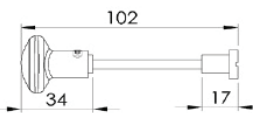

MAYA BATHROOM/CLOAKROOM HANDLE WITH PRIVACY TURN

INSIDE VIEW

With thumbturn.

OUTSIDE VIEW

With slotted release.  
Used to open door in emergency.

This bathroom handle is suitable for use with most U.K. bathroom locks with a 57mm CTC.  
For a new door installation we would recommend using our York bathroom locks from the list below.

Thumbturn x 1pc.

2 mm Allen key :  
Used to fasten thumbturn

Spindle : 7.8mm x 85mm - 1pc.

2x Male & Female screws.

BATHROOM LOCKS

(not Included, must be ordered seperately)

- YKBL2-AT 2 1/2" Antique Finish
- YKBL2-BLK 2 1/2" Black Finish
- YKBL2-MB 2 1/2" Matt Bronze Finish
- YKBL2-PB 2 1/2" Brass Finish
- YKBL2-PC&PN 2 1/2" Polished Chrome & Nickel Finish
- YKBL2-SB 2 1/2" Satin Brass Finish
- YKBL2-SN&SC 2 1/2" Satin Nickel & Chrome Finish
- YKBL3-AT 3" Antique Finish
- YKBL3-BLK 3" Black Finish
- YKBL3-MB 3" Matt Bronze Finish
- YKBL3-PB 3" Brass Finish
- YKBL3-PC&PN 3" Polished Chrome & Nickel Finish
- YKBL3-SB 3" Satin Brass Finish
- YKBL3-SN&SC 3" Satin Nickel & Chrome Finish

Box  
Contains

①	②	③	④	⑤
Pair of lever handles	1x Thumbturn & release	1x 85mm spindle suitable for 35mm & 45 mm thick door	1x Allen key	2x Brass male & female screw sets

  
M Marcus Ltd., Dudley

Product Code