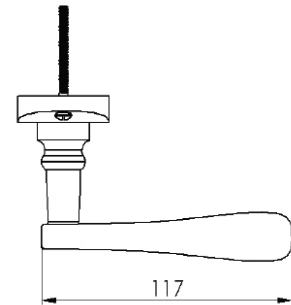

MAYA BATHROOM/CLOAKROOM HANDLE WITH PRIVACY TURN

INSIDE VIEW

With thumbturn.

OUTSIDE VIEW

With slotted release.  
Used to open door in emergency.

This bathroom handle is suitable for use with most U.K. bathroom locks with a 57mm CTC.  
For a new door installation we would recommend using our York bathroom locks from the list below.

Thumbturn x 1pc.

2 mm Allen key :  
Used to fasten thumbturn

Spindle : 7.8mm x 85mm - 1pc.

2x Male & Female screws.

BATHROOM LOCKS

(not Included, must be ordered seperately)

- YKBL2-AT 2 1/2" Antique Finish
- YKBL2-BLK 2 1/2" Black Finish
- YKBL2-MB 2 1/2" Matt Bronze Finish
- YKBL2-PB 2 1/2" Brass Finish
- YKBL2-PC&PN 2 1/2" Polished Chrome & Nickel Finish
- YKBL2-SB 2 1/2" Satin Brass Finish
- YKBL2-SN&SC 2 1/2" Satin Nickel & Chrome Finish
- YKBL3-AT 3" Antique Finish
- YKBL3-BLK 3" Black Finish
- YKBL3-MB 3" Matt Bronze Finish
- YKBL3-PB 3" Brass Finish
- YKBL3-PC&PN 3" Polished Chrome & Nickel Finish
- YKBL3-SB 3" Satin Brass Finish
- YKBL3-SN&SC 3" Satin Nickel & Chrome Finish

Box  
Contains

①	②	③	④	⑤
Pair of lever handles	1x Thumbturn & release	1x 85mm spindle suitable for 35mm & 45 mm thick door	1x Allen key	2x Brass male & female screw sets

  
M Marcus Ltd., Dudley

Product Code

MAY7630

Material

Solid Brass

Available in all Heritage Brass finishes.

Sizes shown are in mm and approximate.  
We reserve the right to amend where necessary and without any prior notice.