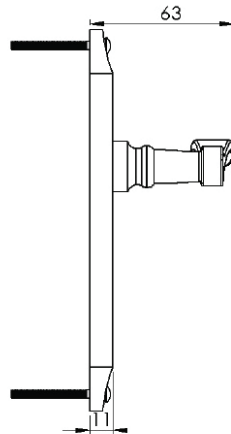

MAYA BATHROOM/CLOAKROOM HANDLE WITH PRIVACY TURN

INSIDE VIEW

With thumbturn.

OUTSIDE VIEW

With slotted release.  
Used to open door in emergency.

This bathroom handle is suitable for use with most U.K. bathroom locks with a 57mm CTC.  
For a new door installation we would recommend using our York bathroom locks from the list below.

Thumbturn x 1pc.

2 mm Allen key :  
Used to fasten thumbturn

Spindle : 7.8mm x 85mm - 1pc.

2x Male & Female screws.

BATHROOM LOCKS

(not Included, must be ordered seperately)

- YKBL2-AT 2 1/2" Antique Finish
- YKBL2-BLK 2 1/2" Black Finish
- YKBL2-MB 2 1/2" Matt Bronze Finish
- YKBL2-PB 2 1/2" Brass Finish
- YKBL2-PC&PN 2 1/2" Polished Chrome & Nickel Finish
- YKBL2-SB 2 1/2" Satin Brass Finish
- YKBL2-SN&SC 2 1/2" Satin Nickel & Chrome Finish
- YKBL3-AT 3" Antique Finish
- YKBL3-BLK 3" Black Finish
- YKBL3-MB 3" Matt Bronze Finish
- YKBL3-PB 3" Brass Finish
- YKBL3-PC&PN 3" Polished Chrome & Nickel Finish
- YKBL3-SB 3" Satin Brass Finish
- YKBL3-SN&SC 3" Satin Nickel & Chrome Finish

Box  
Contains

①	②	③	④	⑤
Pair of lever handles	1x Thumbturn & release	1x 85mm spindle suitable for 35mm & 45 mm thick door	1x Allen key	2x Brass male & female screw sets

  
M Marcus Ltd., Dudley

Product Code

MAY7630

Material

Solid Brass

Available in all Heritage Brass finishes.

Sizes shown are in mm and approximate.  
We reserve the right to amend where necessary and without any prior notice.