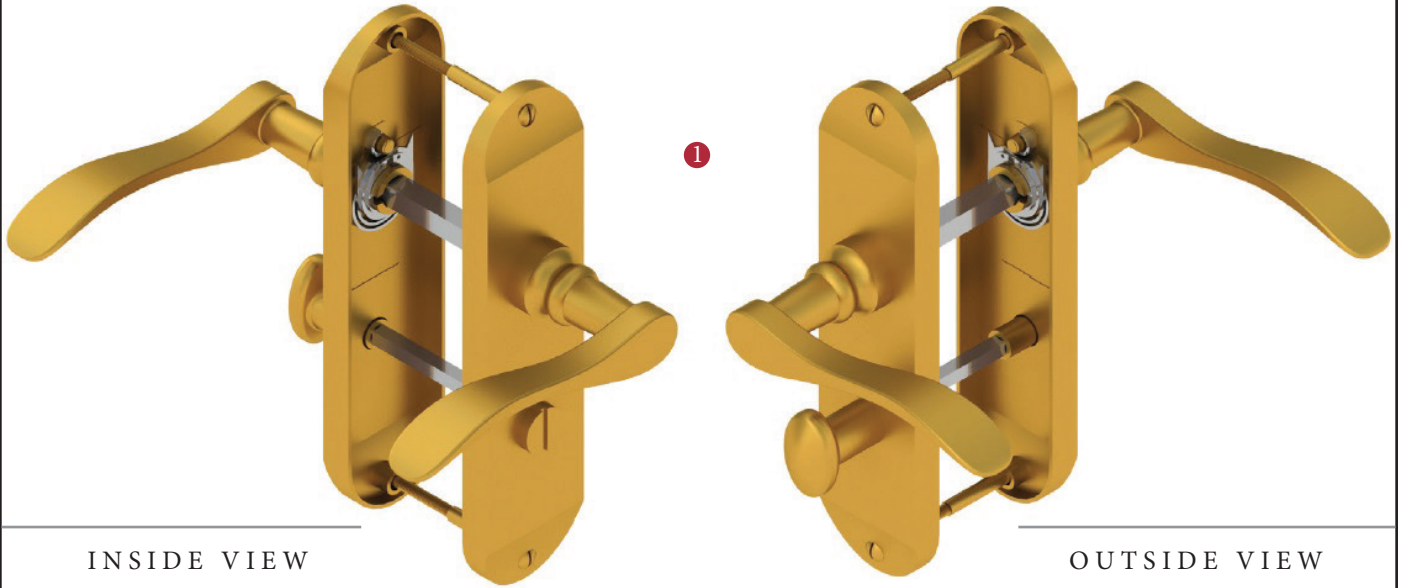

MAYA BATHROOM/CLOAKROOM HANDLE WITH PRIVACY TURN

INSIDE VIEW

With thumbturn.

OUTSIDE VIEW

With slotted release.  
Used to open door in emergency.

This bathroom handle is suitable for use with most U.K. bathroom locks with a 57mm CTC.  
For a new door installation we would recommend using our York bathroom locks from the list below.

Thumbturn x 1pc.

2 mm Allen key :  
Used to fasten thumbturn

Spindle : 7.8mm x 85mm - 1pc.

2x Male & Female screws.

BATHROOM LOCKS

(not Included, must be ordered seperately)

- YKBL2-AT 2 1/2" Antique Finish
- YKBL2-BLK 2 1/2" Black Finish
- YKBL2-MB 2 1/2" Matt Bronze Finish
- YKBL2-PB 2 1/2" Brass Finish
- YKBL2-PC&PN 2 1/2" Polished Chrome & Nickel Finish
- YKBL2-SB 2 1/2" Satin Brass Finish
- YKBL2-SN&SC 2 1/2" Satin Nickel & Chrome Finish
- YKBL3-AT 3" Antique Finish
- YKBL3-BLK 3" Black Finish
- YKBL3-MB 3" Matt Bronze Finish
- YKBL3-PB 3" Brass Finish
- YKBL3-PC&PN 3" Polished Chrome & Nickel Finish
- YKBL3-SB 3" Satin Brass Finish
- YKBL3-SN&SC 3" Satin Nickel & Chrome Finish

Box  
Contains

①	②	③	④	⑤
Pair of lever handles	1x Thumbturn & release	1x 85mm spindle suitable for 35mm & 45 mm thick door	1x Allen key	2x Brass male & female screw sets

  
M Marcus Ltd., Dudley

Product Code