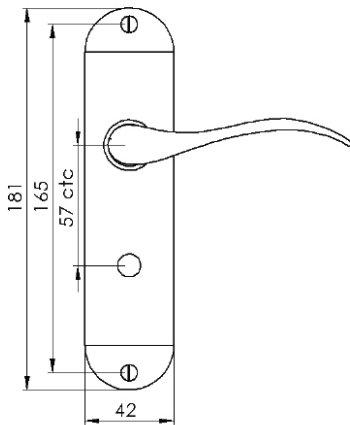

MAYA BATHROOM/CLOAKROOM HANDLE WITH PRIVACY TURN

INSIDE VIEW

With thumbturn.

OUTSIDE VIEW

With slotted release.  
Used to open door in emergency.

This bathroom handle is suitable for use with most U.K. bathroom locks with a 57mm CTC.  
For a new door installation we would recommend using our York bathroom locks from the list below.

Thumbturn x 1pc.

2 mm Allen key :  
Used to fasten thumbturn

Spindle : 7.8mm x 85mm - 1pc.

2x Male & Female screws.

BATHROOM LOCKS

(not Included, must be ordered seperately)

- YKBL2-AT 2 1/2" Antique Finish
- YKBL2-BLK 2 1/2" Black Finish
- YKBL2-MB 2 1/2" Matt Bronze Finish
- YKBL2-PB 2 1/2" Brass Finish
- YKBL2-PC&PN 2 1/2" Polished Chrome & Nickel Finish
- YKBL2-SB 2 1/2" Satin Brass Finish
- YKBL2-SN&SC 2 1/2" Satin Nickel & Chrome Finish
- YKBL3-AT 3" Antique Finish
- YKBL3-BLK 3" Black Finish
- YKBL3-MB 3" Matt Bronze Finish
- YKBL3-PB 3" Brass Finish
- YKBL3-PC&PN 3" Polished Chrome & Nickel Finish
- YKBL3-SB 3" Satin Brass Finish
- YKBL3-SN&SC 3" Satin Nickel & Chrome Finish

Box  
Contains

①	②	③	④	⑤
Pair of lever handles	1x Thumbturn & release	1x 85mm spindle suitable for 35mm & 45 mm thick door	1x Allen key	2x Brass male & female screw sets

  
M Marcus Ltd., Dudley

Product Code

MAY7630

Material

Solid Brass

Available in all Heritage Brass finishes.

Sizes shown are in mm and approximate.  
We reserve the right to amend where necessary and without any prior notice.