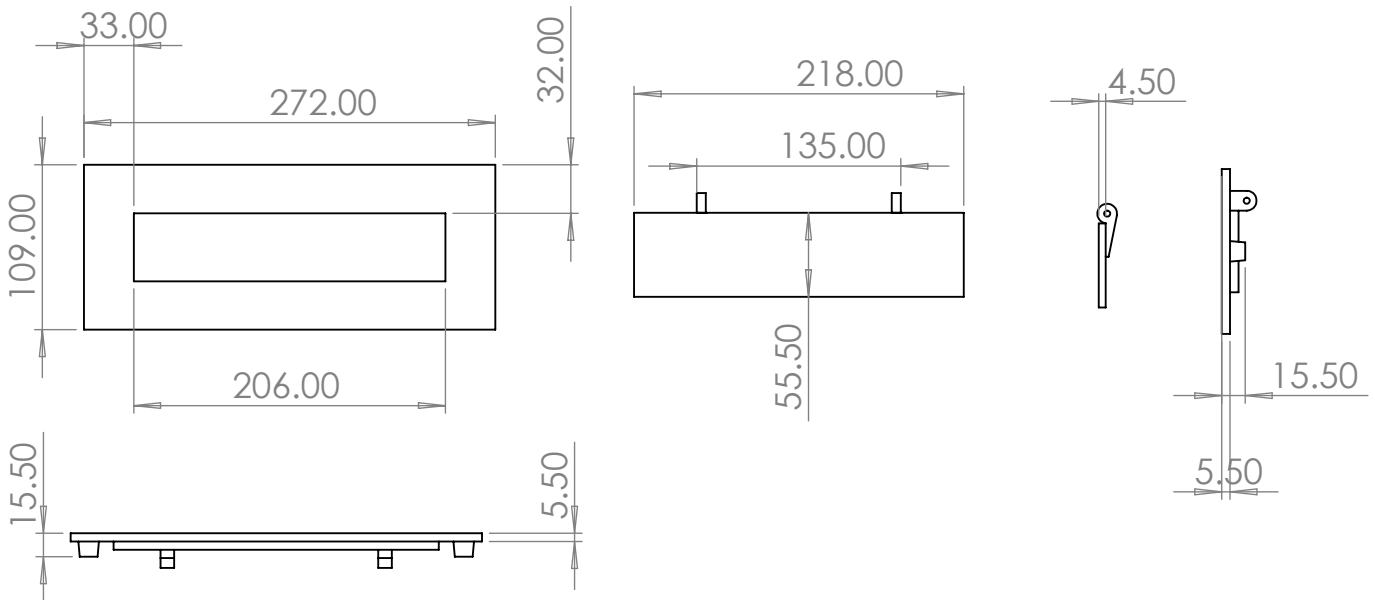

FB465 LETTER PLATE 10.5"

1

2 Dimensions: see the outlines given above

3

Overview

1 Letter Plate illustrated

2 (General dimensions of Letter Plate)

3 Supplied with:
2x 65mm threaded back bolt
2x matching finish nut & washer

 M Marcus Ltd., Dudley

Product Code

FB465 254.101

Material

Iron

Sizes shown are in mm and approximate. We reserve the right to amend where necessary and without any prior notice.