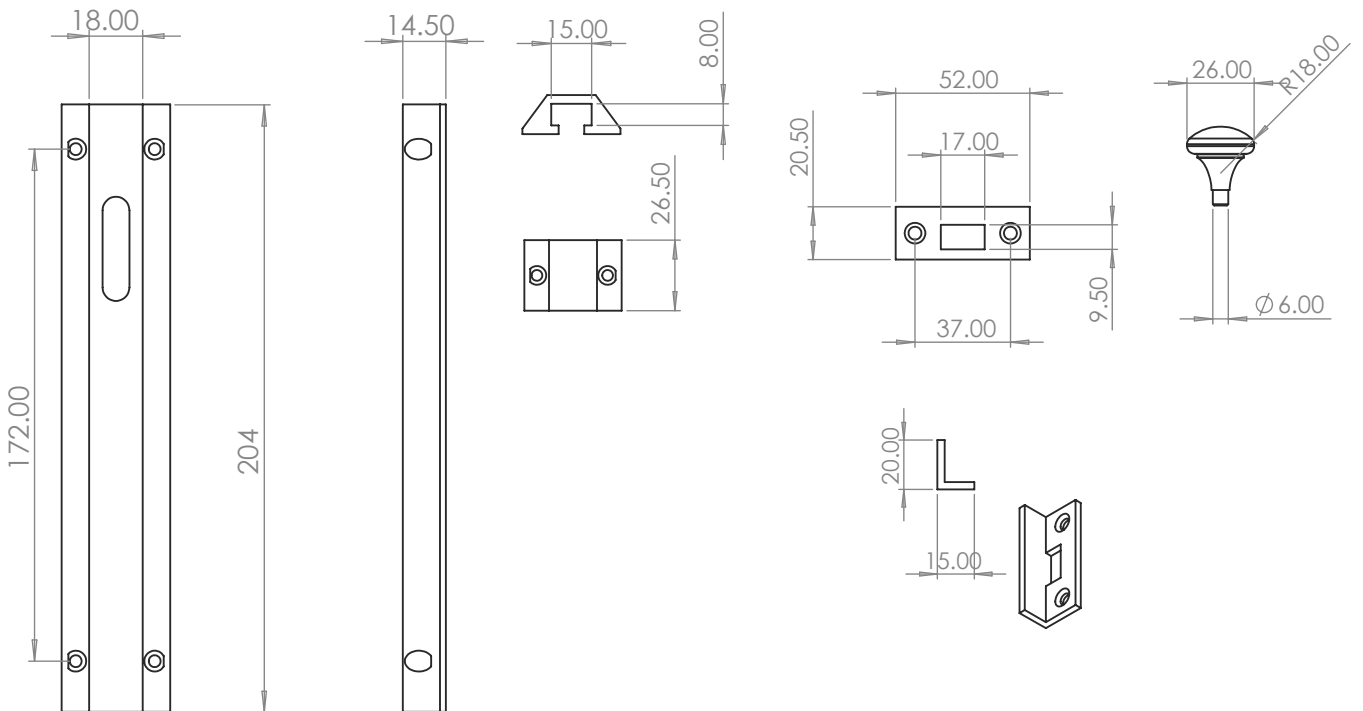

FB1685 8" DOOR FLAT BOLT

2

1

2 Dimensions:  
see the outlines given above

3  10 x Flat Head Dome  
Steel powder-coated screw

Overview	1 Flat Bolt illustrated	2 (General dimensions of Flat Bolt)	3 Supplied with: 10 x 25mm screws
----------	-------------------------	-------------------------------------	--------------------------------------

  
M Marcus Ltd., Dudley

Product Code	Material	Sizes shown are in mm and approximate. We reserve the right to amend where necessary and without any prior notice.
FB1685 8"	Iron	