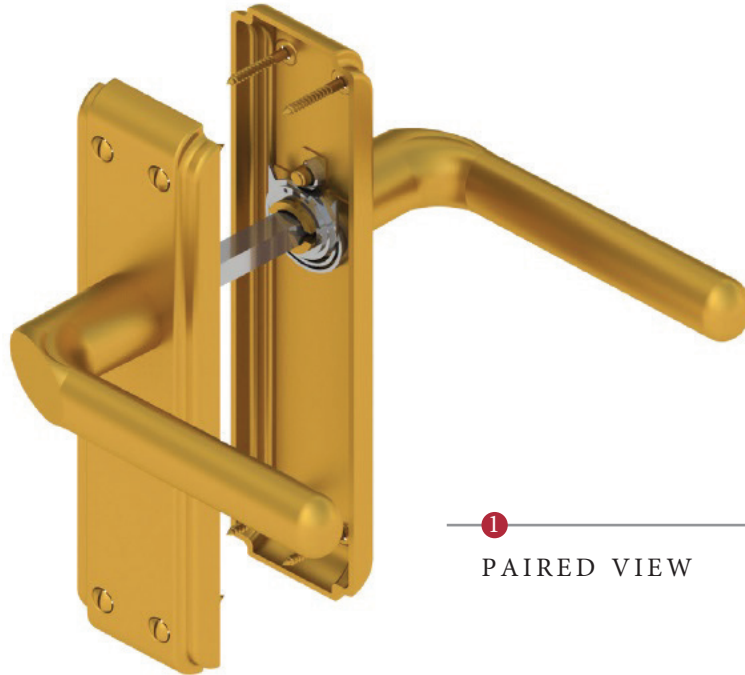

DECO LEVER LATCH HANDLE

1  
PAIRED VIEW

This latch handle is suitable for use with most U.K. tubular latches.  
For a new door installation we would recommend using our York standard tubular latch from the list below.

TUBULAR LATCH

(not Included, must be ordered seperately)

YKTL2-AT	2 1/2" Antique Finish
YKTL2-BLK	2 1/2" Black Finish
YKTL2-MB	2 1/2" Matt Bronze Finish
YKTL2-PB	2 1/2" Brass Finish
YKTL2-PC&PN	2 1/2" Polished Chrome & Nickel Finish
YKTL2-SB	2 1/2" Satin Brass Finish
YKTL2-SN&SC	2 1/2" Satin Nickel & Chrome Finish
YKTL3-AT	3" Antique Finish
YKTL3-BLK	3" Black Finish
YKTL3-MB	3" Matt Bronze Finish
YKTL3-PB	3" Brass Finish
YKTL3-PC&PN	3" Polished Chrome & Nickel Finish
YKTL3-SB	3" Satin Brass Finish
YKTL3-SN&SC	3" Satin Nickel & Chrome Finish

Box Contains

1	2	3	4
Pair of lever handles	1x 85mm spindle suitable for 35mm & 45mm thick door	1x Iron screw	8x Brass wood screws

M Marcus Ltd., Dudley

Product Code

DEC3010

Material

Solid Brass

Available in all Heritage Brass finishes.