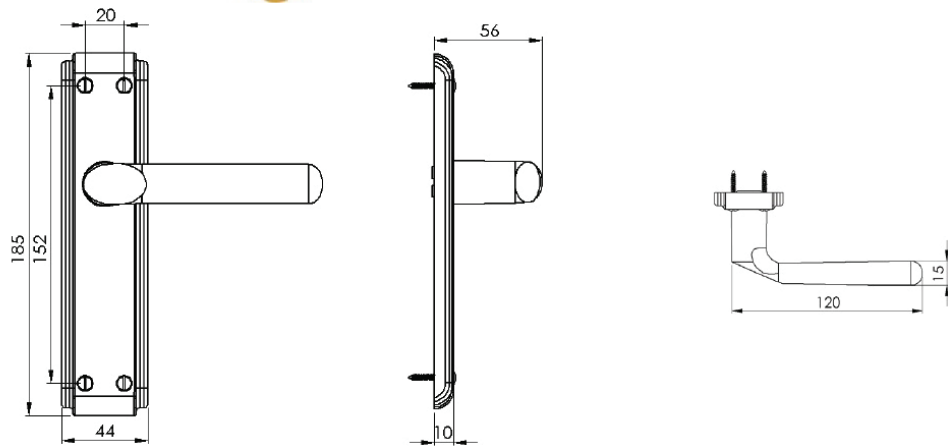

DECO LEVER LATCH HANDLE

1  
PAIRED VIEW

This latch handle is suitable for use with most U.K. tubular latches.  
For a new door installation we would recommend using our York standard tubular latch from the list below.

TUBULAR LATCH

(not Included, must be ordered seperately)

YKTL2-AT	2 1/2" Antique Finish
YKTL2-BLK	2 1/2" Black Finish
YKTL2-MB	2 1/2" Matt Bronze Finish
YKTL2-PB	2 1/2" Brass Finish
YKTL2-PC&PN	2 1/2" Polished Chrome & Nickel Finish
YKTL2-SB	2 1/2" Satin Brass Finish
YKTL2-SN&SC	2 1/2" Satin Nickel & Chrome Finish
YKTL3-AT	3" Antique Finish
YKTL3-BLK	3" Black Finish
YKTL3-MB	3" Matt Bronze Finish
YKTL3-PB	3" Brass Finish
YKTL3-PC&PN	3" Polished Chrome & Nickel Finish
YKTL3-SB	3" Satin Brass Finish
YKTL3-SN&SC	3" Satin Nickel & Chrome Finish

Box Contains

1	2	3	4
Pair of lever handles	1x 85mm spindle suitable for 35mm & 45mm thick door	1x Iron screw	8x Brass wood screws

M Marcus Ltd., Dudley

Product Code

DEC3010

Material

Solid Brass

Available in all Heritage Brass finishes.

Sizes shown are in mm and approximate.  
We reserve the right to amend where necessary and without any prior notice.