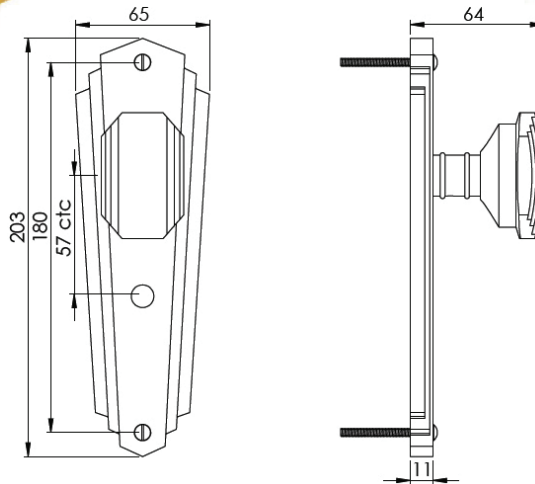

CHARLSTON MORTICE KNOB ON PLATE WITH BATHROOM PRIVACY TURN - SPRUNG ON ONE SIDE

INSIDE VIEW

With thumbturn.

OUTSIDE VIEW

With slotted release.
Used to open door in emergency.

This bathroom handle is suitable for use with most U.K. bathroom locks with a 57mm CTC.
For a new door installation we would recommend using our York bathroom locks from the list below.

Thumbturn x 1pc. **2**

2x 2.5 & 2 mm Allen key :
Used to fasten handle & thumbturn **4**

Spindle : 7.8mm x 85mm - 1pc. **3**

Spindle : 7.8mm x 90mm - 1pc.

2x Male & Female screws. **5**

BATHROOM LOCKS

(not Included, must be ordered seperately)

Box Contains

- 1** Pair of mortice knobs
- 2** 1x Thumbturn & release
- 3** 2x spindle suitable for 35mm & 45 mm thick door
- 4** 2x Allen key
- 5** 2x Brass male & female screw sets

M Marcus Ltd., Dudley