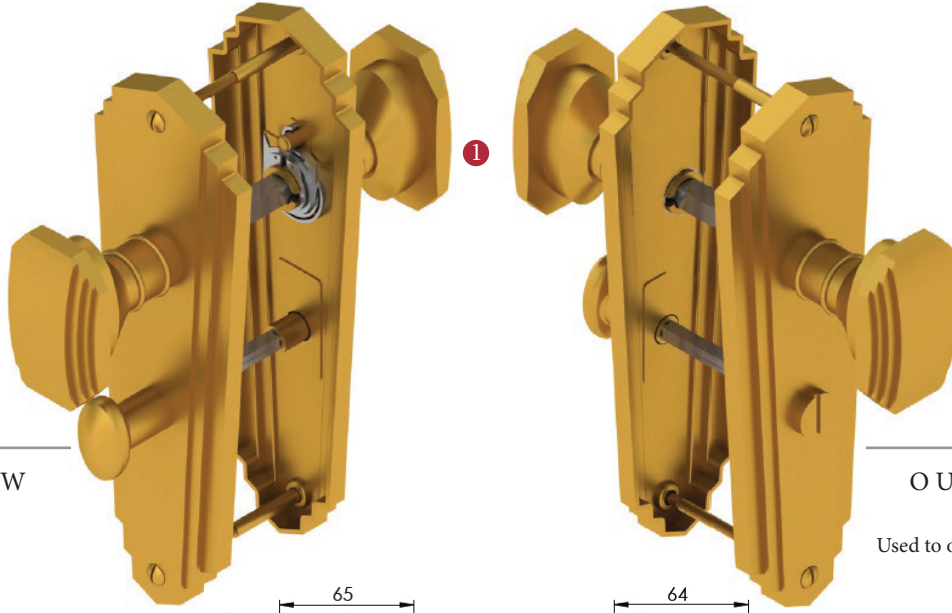

CHARLSTON MORTICE KNOB ON PLATE WITH BATHROOM PRIVACY TURN - SPRUNG ON ONE SIDE

INSIDE VIEW

With thumbturn.

OUTSIDE VIEW

With slotted release.
Used to open door in emergency.

This bathroom handle is suitable for use with most U.K. bathroom locks with a 57mm CTC.
For a new door installation we would recommend using our York bathroom locks from the list below.

Thumbturn x 1pc. **2**

2x 2.5 & 2 mm Allen key :
Used to fasten handle & thumbturn **4**

Spindle : 7.8mm x 85mm - 1pc. **3**

Spindle : 7.8mm x 90mm - 1pc.

2x Male & Female screws. **5**

BATHROOM LOCKS

(not Included, must be ordered seperately)

Box Contains

- 1** Pair of mortice knobs
- 2** 1x Thumbturn & release
- 3** 2x spindle suitable for 35mm & 45 mm thick door
- 4** 2x Allen key
- 5** 2x Brass male & female screw sets

M Marcus Ltd., Dudley

Product Code

CHA1930

Material

Solid Brass

Available in all Heritage Brass finishes.

Sizes shown are in mm and approximate.
We reserve the right to amend where necessary and without any prior notice.