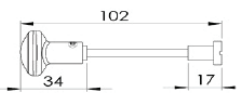

CHARLSTON MORTICE KNOB ON PLATE WITH BATHROOM PRIVACY TURN - SPRUNG ON ONE SIDE

INSIDE VIEW

With thumbturn.

OUTSIDE VIEW

With slotted release.
Used to open door in emergency.

This bathroom handle is suitable for use with most U.K. bathroom locks with a 57mm CTC.
For a new door installation we would recommend using our York bathroom locks from the list below.

Thumbturn x 1pc. **2**

2x 2.5 & 2 mm Allen key :
Used to fasten handle & thumbturn **4**

Spindle : 7.8mm x 85mm - 1pc. **3**

Spindle : 7.8mm x 90mm - 1pc.

2x Male & Female screws. **5**

BATHROOM LOCKS

(not Included, must be ordered seperately)

Box Contains

- 1** Pair of mortice knobs
- 2** 1x Thumbturn & release
- 3** 2x spindle suitable for 35mm & 45 mm thick door
- 4** 2x Allen key
- 5** 2x Brass male & female screw sets

M Marcus Ltd., Dudley