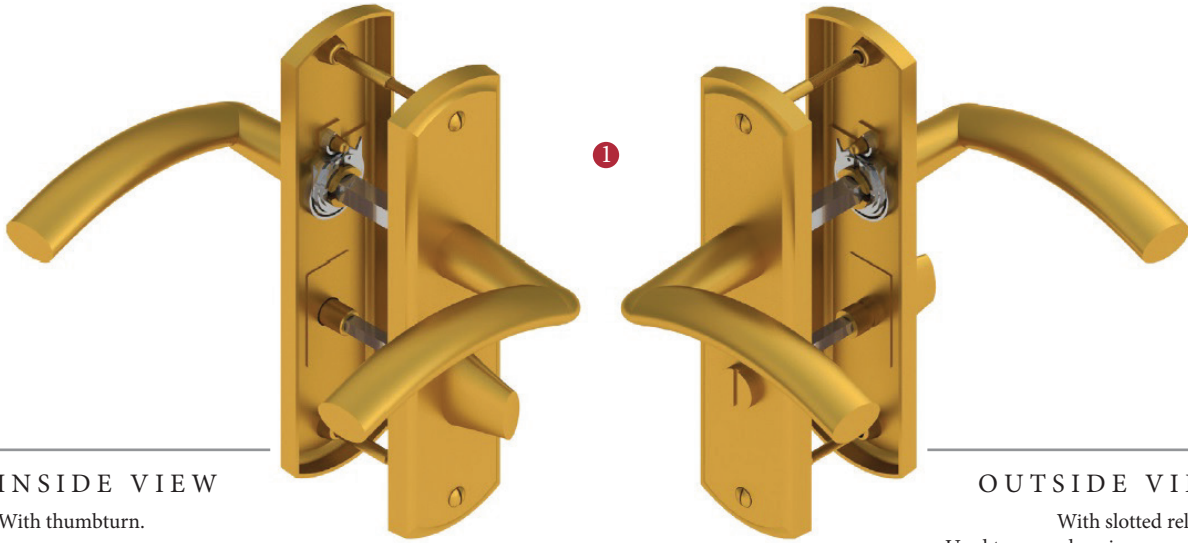

CENTAUR BATHROOM/CLOAKROOM HANDLE WITH PRIVACY TURN

INSIDE VIEW

With thumbturn.

OUTSIDE VIEW

With slotted release.
Used to open door in emergency.

This bathroom handle is suitable for use with most U.K. bathroom locks with a 57mm CTC.
For a new door installation we would recommend using our York bathroom locks from the list below.

Thumbturn x 1pc.

2 mm Allen key :
Used to fasten thumbturn

Spindle : 7.8mm x 85mm - 1pc.

2x Male & Female screw.

BATHROOM LOCKS

(not Included, must be ordered separately)

- YKBL2-AT 2 1/2" Antique Finish
- YKBL2-BLK 2 1/2" Black Finish
- YKBL2-MB 2 1/2" Matt Bronze Finish
- YKBL2-PB 2 1/2" Brass Finish
- YKBL2-PC&PN 2 1/2" Polished Chrome & Nickel Finish
- YKBL2-SB 2 1/2" Satin Brass Finish
- YKBL2-SN&SC 2 1/2" Satin Nickel & Chrome Finish
- YKBL3-AT 3" Antique Finish
- YKBL3-BLK 3" Black Finish
- YKBL3-MB 3" Matt Bronze Finish
- YKBL3-PB 3" Brass Finish
- YKBL3-PC&PN 3" Polished Chrome & Nickel Finish
- YKBL3-SB 3" Satin Brass Finish
- YKBL3-SN&SC 3" Satin Nickel & Chrome Finish

Box Contains

①	②	③	④	⑤
Pair of lever handles	1x Thumbturn & release	1x 85mm spindle suitable for 35mm & 45 mm thick door	1x Allen key	2x Brass male & female screw sets

M Marcus Ltd., Dudley

Product Code

CEN1030