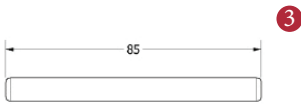

CENTAUR BATHROOM/CLOAKROOM HANDLE WITH PRIVACY TURN

INSIDE VIEW

With thumbturn.

OUTSIDE VIEW

With slotted release.
Used to open door in emergency.

This bathroom handle is suitable for use with most U.K. bathroom locks with a 57mm CTC.
For a new door installation we would recommend using our York bathroom locks from the list below.

Thumbturn x 1pc.

2 mm Allen key :
Used to fasten thumbturn

Spindle : 7.8mm x 85mm - 1pc.

2x Male & Female screw.

BATHROOM LOCKS

(not Included, must be ordered separately)

- YKBL2-AT 2 1/2" Antique Finish
- YKBL2-BLK 2 1/2" Black Finish
- YKBL2-MB 2 1/2" Matt Bronze Finish
- YKBL2-PB 2 1/2" Brass Finish
- YKBL2-PC&PN 2 1/2" Polished Chrome & Nickel Finish
- YKBL2-SB 2 1/2" Satin Brass Finish
- YKBL2-SN&SC 2 1/2" Satin Nickel & Chrome Finish
- YKBL3-AT 3" Antique Finish
- YKBL3-BLK 3" Black Finish
- YKBL3-MB 3" Matt Bronze Finish
- YKBL3-PB 3" Brass Finish
- YKBL3-PC&PN 3" Polished Chrome & Nickel Finish
- YKBL3-SB 3" Satin Brass Finish
- YKBL3-SN&SC 3" Satin Nickel & Chrome Finish

Box Contains

①	②	③	④	⑤
Pair of lever handles	1x Thumbturn & release	1x 85mm spindle suitable for 35mm & 45 mm thick door	1x Allen key	2x Brass male & female screw sets

M Marcus Ltd., Dudley

Product Code

CEN1030