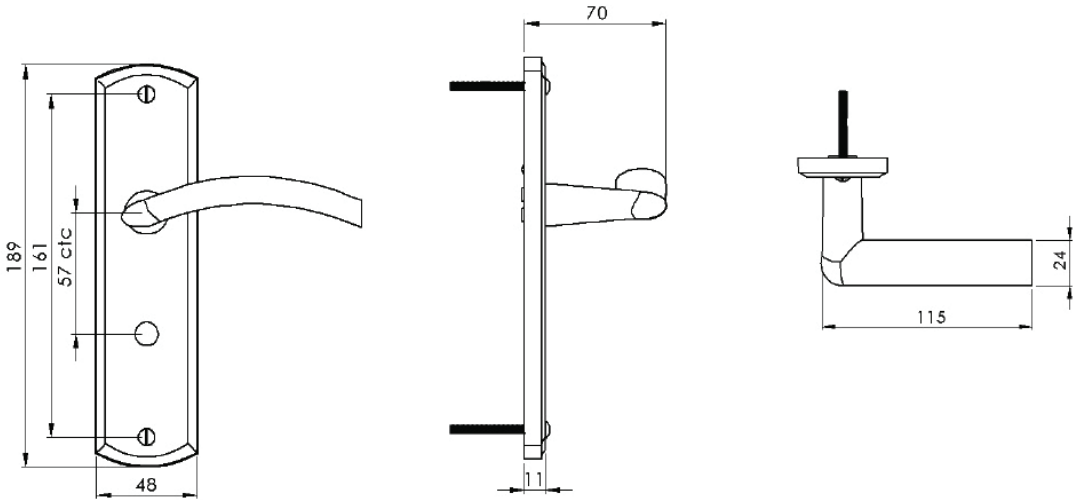

CENTAUR BATHROOM/CLOAKROOM HANDLE WITH PRIVACY TURN

INSIDE VIEW

With thumbturn.

OUTSIDE VIEW

With slotted release.
Used to open door in emergency.

This bathroom handle is suitable for use with most U.K. bathroom locks with a 57mm CTC.
For a new door installation we would recommend using our York bathroom locks from the list below.

Thumbturn x 1pc.

2 mm Allen key :
Used to fasten thumbturn

Spindle : 7.8mm x 85mm - 1pc.

2x Male & Female screw.

BATHROOM LOCKS

(not Included, must be ordered separately)

- YKBL2-AT 2 1/2" Antique Finish
- YKBL2-BLK 2 1/2" Black Finish
- YKBL2-MB 2 1/2" Matt Bronze Finish
- YKBL2-PB 2 1/2" Brass Finish
- YKBL2-PC&PN 2 1/2" Polished Chrome & Nickel Finish
- YKBL2-SB 2 1/2" Satin Brass Finish
- YKBL2-SN&SC 2 1/2" Satin Nickel & Chrome Finish
- YKBL3-AT 3" Antique Finish
- YKBL3-BLK 3" Black Finish
- YKBL3-MB 3" Matt Bronze Finish
- YKBL3-PB 3" Brass Finish
- YKBL3-PC&PN 3" Polished Chrome & Nickel Finish
- YKBL3-SB 3" Satin Brass Finish
- YKBL3-SN&SC 3" Satin Nickel & Chrome Finish

Box Contains

①	②	③	④	⑤
Pair of lever handles	1x Thumbturn & release	1x 85mm spindle suitable for 35mm & 45 mm thick door	1x Allen key	2x Brass male & female screw sets

M Marcus Ltd., Dudley

Product Code

CEN1030

Material

Solid Brass

Available in all Heritage Brass finishes.

Sizes shown are in mm and approximate.
We reserve the right to amend where necessary and without any prior notice.