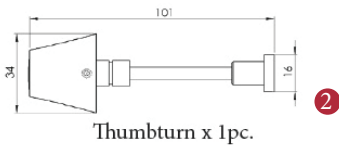

CENTAUR BATHROOM/CLOAKROOM HANDLE WITH PRIVACY TURN

INSIDE VIEW

With thumbturn.

OUTSIDE VIEW

With slotted release.
Used to open door in emergency.

This bathroom handle is suitable for use with most U.K. bathroom locks with a 57mm CTC.
For a new door installation we would recommend using our York bathroom locks from the list below.

Thumbturn x 1pc.

2 mm Allen key :
Used to fasten thumbturn

Spindle : 7.8mm x 85mm - 1pc.

2x Male & Female screw.

BATHROOM LOCKS

(not Included, must be ordered separately)

- YKBL2-AT 2 1/2" Antique Finish
- YKBL2-BLK 2 1/2" Black Finish
- YKBL2-MB 2 1/2" Matt Bronze Finish
- YKBL2-PB 2 1/2" Brass Finish
- YKBL2-PC&PN 2 1/2" Polished Chrome & Nickel Finish
- YKBL2-SB 2 1/2" Satin Brass Finish
- YKBL2-SN&SC 2 1/2" Satin Nickel & Chrome Finish
- YKBL3-AT 3" Antique Finish
- YKBL3-BLK 3" Black Finish
- YKBL3-MB 3" Matt Bronze Finish
- YKBL3-PB 3" Brass Finish
- YKBL3-PC&PN 3" Polished Chrome & Nickel Finish
- YKBL3-SB 3" Satin Brass Finish
- YKBL3-SN&SC 3" Satin Nickel & Chrome Finish

Box Contains

①	②	③	④	⑤
Pair of lever handles	1x Thumbturn & release	1x 85mm spindle suitable for 35mm & 45 mm thick door	1x Allen key	2x Brass male & female screw sets

M Marcus Ltd., Dudley

Product Code

CEN1030