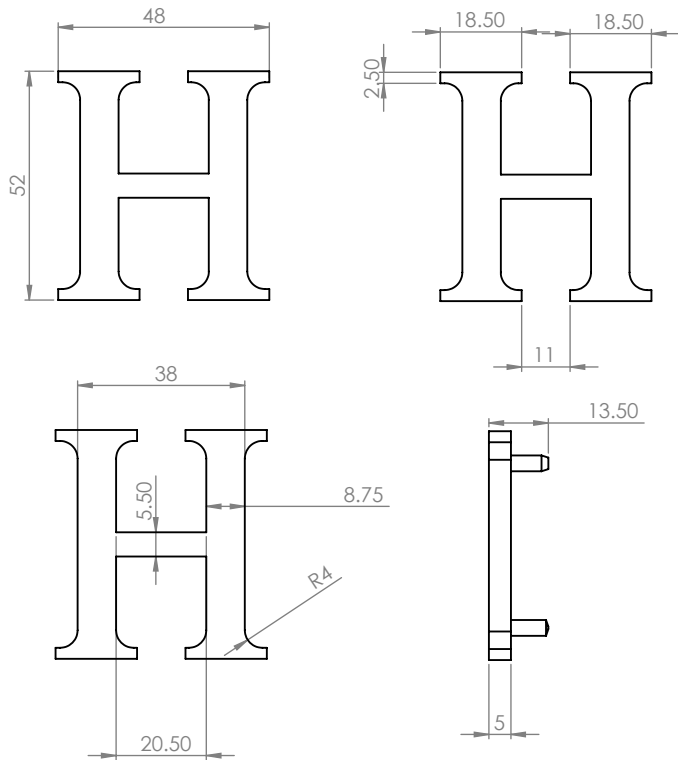

C1565 H 2" ALPHABET PIN FIXING

2

1

2 Dimensions: see the outlines given above

FINISHES

- ME Matt Bronze finish
- SB Satin Brass finish
- PN Polished Nickel finish
- SN Satin Nickel finish
- AT Antique Brass finish
- SC Satin Chrome finish
- PE Polished Brass finish
- PC Polished Chrome finish

Overview

1 Alphabet 'H' Pin Fixing illustrated

2 General Dimension of Alphabet 'H' Pin Fixing

M Marcus Ltd., Dudley

Product Code

C1565 2"

Material

Solid Brass

Sizes shown are in mm and approximate. We reserve the right to amend where necessary and without any prior notice.