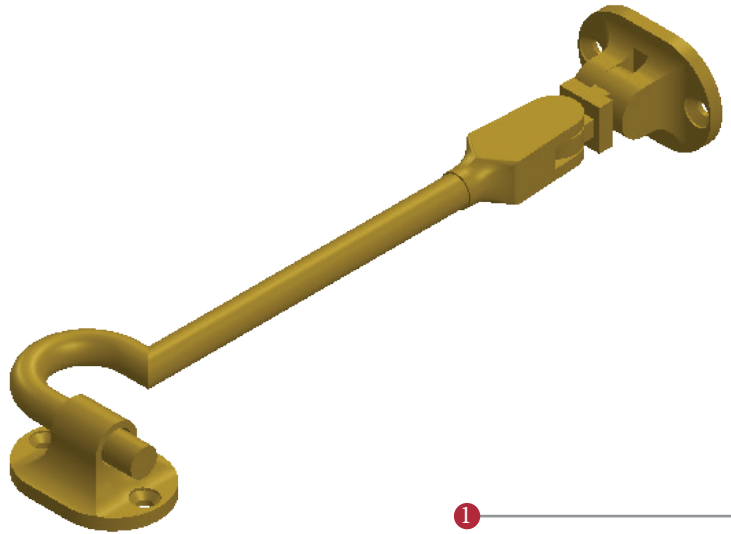

C1530 6 CABIN HOOK

② Dimensions: see the outlines given above

FINISHES

- PE Polished Brass finish
- PC Polished Chrome finish
- AT Antique Brass finish
- SC Satin Chrome finish
- SN Satin Nickel finish
- ME Matt Bronze finish
- SE Satin Brass finish
- PN Polished Nickel finish

Overview	① Quadrant stay illustrated	② (General dimensions of Cabin Hook)	③ Supplied with: 4 x 25mm Brass Screws 1 x Steel pilot screw
----------	-----------------------------	--------------------------------------	--

M Marcus Ltd., Dudley

Product Code	Material	Available in all Heritage Brass finishes.	Sizes shown are in mm and approximate. We reserve the right to amend where necessary and without any prior notice.
C1530 6	Solid Brass		