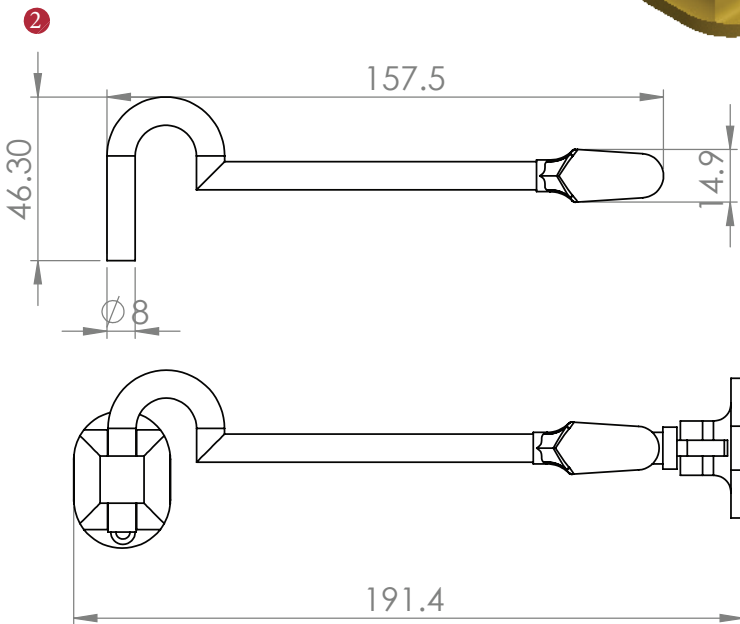

C1530 6 CABIN HOOK

② Dimensions: see the outlines given above

FINISHES

- PE Polished Brass finish
- PC Polished Chrome finish
- AT Antique Brass finish
- SC Satin Chrome finish
- SN Satin Nickel finish
- ME Matt Bronze finish
- SE Satin Brass finish
- PN Polished Nickel finish

Overview	① Quadrant stay illustrated	② (General dimensions of Cabin Hook)	③ Supplied with: 4 x 25mm Brass Screws 1 x Steel pilot screw
----------	-----------------------------	--------------------------------------	--

M Marcus Ltd., Dudley

Product Code	Material	Available in all Heritage Brass finishes.	Sizes shown are in mm and approximate. We reserve the right to amend where necessary and without any prior notice.
C1530 6	Solid Brass		