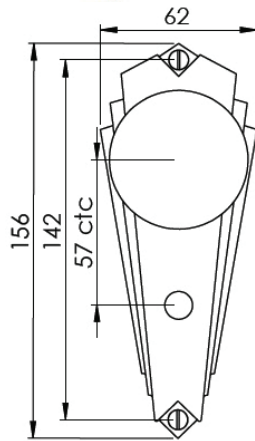

**BROADWAY MORTICE KNOB ON PLATE WITH BATHROOM PRIVACY TURN - SPRUNG ON ONE SIDE**

**INSIDE VIEW**

With thumbturn.

**OUTSIDE VIEW**

With slotted release.  
Used to open door in emergency.

This bathroom handle is suitable for use with most U.K. bathroom locks with a 57mm CTC.  
For a new door installation we would recommend using our York bathroom locks from the list below.

Thumbturn x 1pc.

2

4

2 mm Allen key :  
Used to fasten thumbturn

Spindle : 7.8mm x 85mm - 1pc.

3

Spindle : 7.8mm x 90mm - 1pc.

5

**Box Contains**

- ① Pair of mortice knobs
- ② 1x Thumbturn & release
- ③ 2x spindle suitable for 44 mm thick door
- ④ 1x Allen key
- ⑤ 2x Brass male & female screw sets

**M Marcus Ltd., Dudley**

Product Code	Material
BR1830	Solid Brass

Sizes shown are in mm and approximate.  
We reserve the right to amend where necessary and without any prior notice.