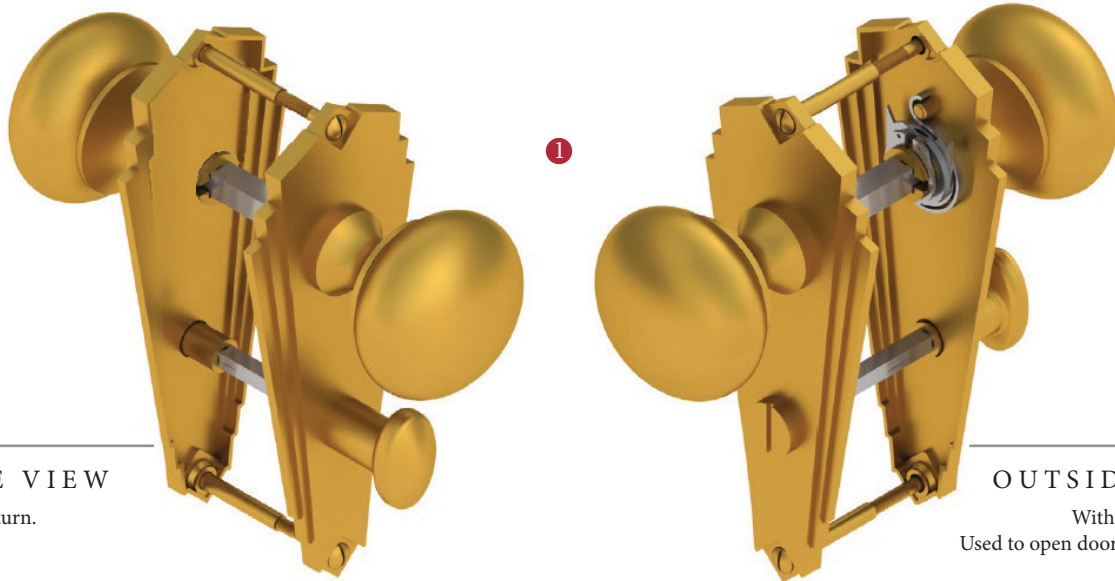

**BROADWAY MORTICE KNOB ON PLATE WITH BATHROOM PRIVACY TURN - SPRUNG ON ONE SIDE**

**INSIDE VIEW**

With thumbturn.

**OUTSIDE VIEW**

With slotted release.  
Used to open door in emergency.

This bathroom handle is suitable for use with most U.K. bathroom locks with a 57mm CTC.  
For a new door installation we would recommend using our York bathroom locks from the list below.

Thumbturn x 1pc.

2

4

2 mm Allen key :  
Used to fasten thumbturn

Spindle : 7.8mm x 85mm - 1pc.

3

Spindle : 7.8mm x 90mm - 1pc.

5

2x Male & Female screws.

**BATHROOM LOCKS**

(not Included, must be ordered separately)

- YKBL3-AT 3" Antique Finish
- YKBL3-BLK 3" Black Finish
- YKBL3-MB 3" Matt Bronze Finish
- YKBL3-PB 3" Brass Finish
- YKBL3-PC&PN 3" Polished Chrome & Nickel Finish
- YKBL3-SB 3" Satin Brass Finish
- YKBL3-SN&SC 3" Satin Nickel & Chrome Finish

**Box Contains**

- ① Pair of mortice knobs
- ② 1x Thumbturn & release
- ③ 2x spindle suitable for 44 mm thick door
- ④ 1x Allen key
- ⑤ 2x Brass male & female screw sets

**M Marcus Ltd., Dudley**

Product Code	Material
BR1830	Solid Brass