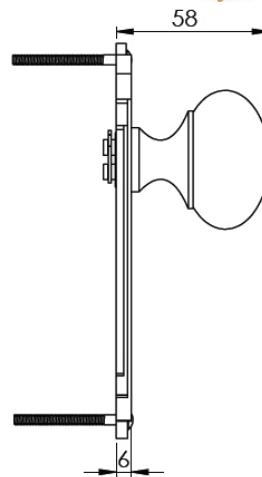

**BROADWAY MORTICE KNOB ON PLATE WITH BATHROOM PRIVACY TURN - SPRUNG ON ONE SIDE**

**INSIDE VIEW**

With thumbturn.

**OUTSIDE VIEW**

With slotted release.  
Used to open door in emergency.

This bathroom handle is suitable for use with most U.K. bathroom locks with a 57mm CTC.  
For a new door installation we would recommend using our York bathroom locks from the list below.

Thumbturn x 1pc.

2

4

2 mm Allen key :  
Used to fasten thumbturn

Spindle : 7.8mm x 85mm - 1pc.

3

Spindle : 7.8mm x 90mm - 1pc.

5

**Box Contains**

- ① Pair of mortice knobs
- ② 1x Thumbturn & release
- ③ 2x spindle suitable for 44 mm thick door
- ④ 1x Allen key
- ⑤ 2x Brass male & female screw sets

**M Marcus Ltd., Dudley**

Product Code	Material
BR1830	Solid Brass

Sizes shown are in mm and approximate.  
We reserve the right to amend where necessary and without any prior notice.