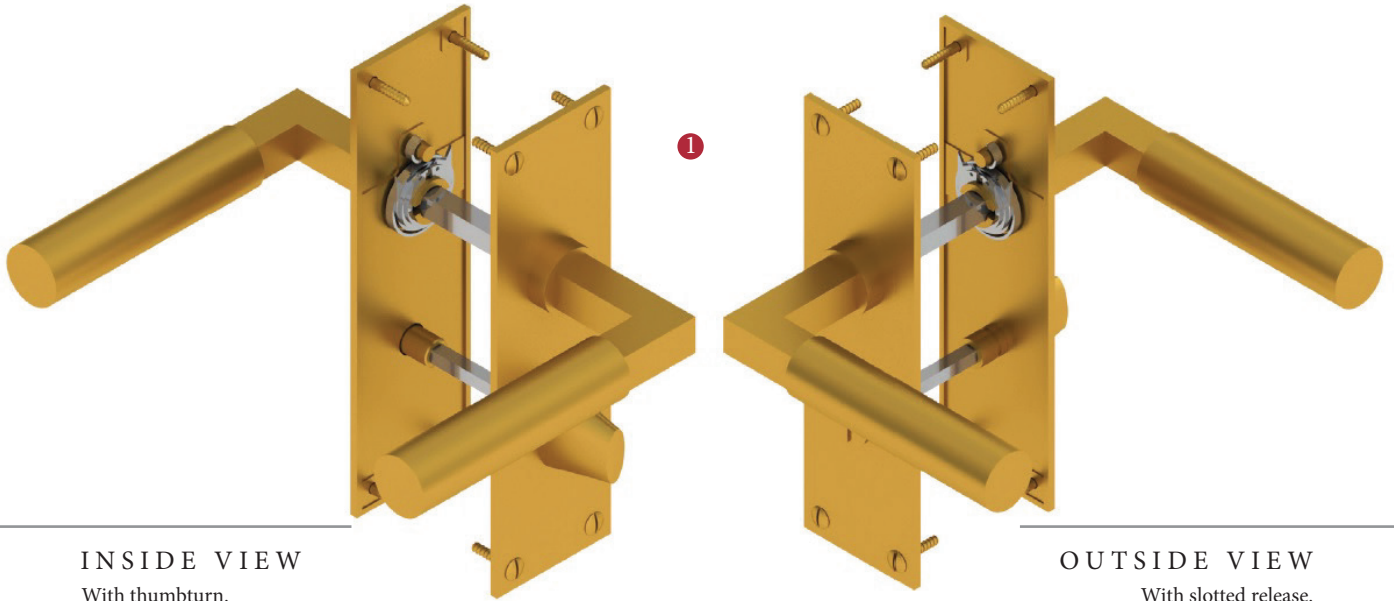

BAUHAUS LOW PROFILE BATHROOM/CLOAKROOM HANDLE WITH PRIVACY TURN

INSIDE VIEW
With thumbturn.

OUTSIDE VIEW
With slotted release.
Used to open door in emergency.

This bathroom handle is suitable for use with most U.K. bathroom locks with a 57mm CTC.
For a new door installation we would recommend using our York bathroom locks from the list below.

2x 2.5 & 2 mm Allen key :
Used to fasten handle & thumbturn

Spindle : 7.8mm x 68mm - 1pc.

8x Brass wood Screw and 1x Iron screw
Fasten the Brass Screw into the Pilot hole

BATHROOM LOCKS
(not Included, must be ordered separately)

Box Contains

- ① Pair of lever handles
- ② 1x Thumbturn & release
- ③ 1x 68mm spindle suitable for 35mm & 45mm thick door
- ④ 2x Allen key
- ⑤ 8x Brass wood screws
1x Iron screw

M Marcus Ltd., Dudley

Product Code