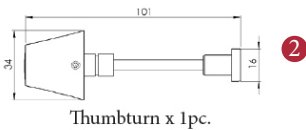

BAUHAUS LOW PROFILE BATHROOM/CLOAKROOM HANDLE WITH PRIVACY TURN

INSIDE VIEW
With thumbturn.

OUTSIDE VIEW
With slotted release.
Used to open door in emergency.

This bathroom handle is suitable for use with most U.K. bathroom locks with a 57mm CTC.
For a new door installation we would recommend using our York bathroom locks from the list below.

2x 2.5 & 2 mm Allen key :
Used to fasten handle & thumbturn

Spindle : 7.8mm x 68mm - 1pc.

8x Brass wood Screw and 1x Iron screw
Fasten the Brass Screw into the Pilot hole

BATHROOM LOCKS
(not Included, must be ordered separately)

Box Contains

- ① Pair of lever handles
- ② 1x Thumbturn & release
- ③ 1x 68mm spindle suitable for 35mm & 45mm thick door
- ④ 2x Allen key
- ⑤ 8x Brass wood screws
1x Iron screw

M Marcus Ltd., Dudley

Product Code