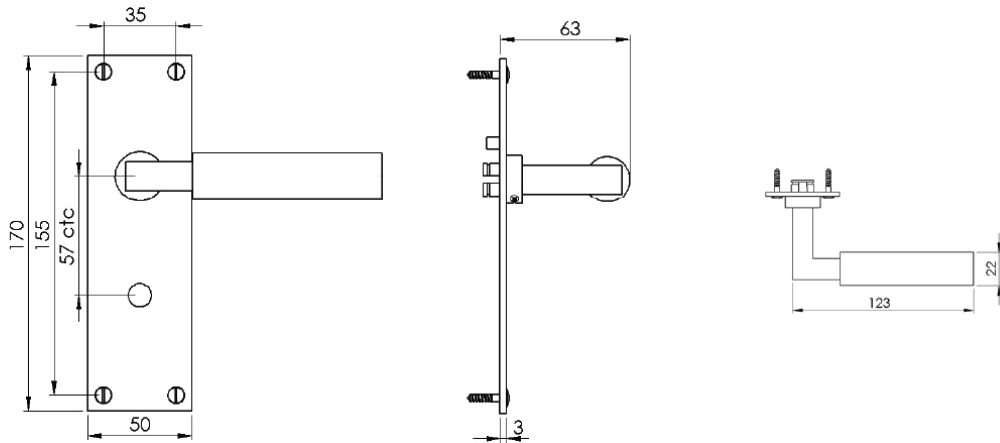

BAUHAUS LOW PROFILE BATHROOM/CLOAKROOM HANDLE WITH PRIVACY TURN

INSIDE VIEW
With thumbturn.

OUTSIDE VIEW
With slotted release.
Used to open door in emergency.

This bathroom handle is suitable for use with most U.K. bathroom locks with a 57mm CTC.
For a new door installation we would recommend using our York bathroom locks from the list below.

2x 2.5 & 2 mm Allen key :
Used to fasten handle & thumbturn

Spindle : 7.8mm x 68mm - 1pc.

8x Brass wood Screw and 1x Iron screw
Fasten the Brass Screw into the Pilot hole

BATHROOM LOCKS
(not Included, must be ordered separately)

Box Contains

- ① Pair of lever handles
- ② 1x Thumbturn & release
- ③ 1x 68mm spindle suitable for 35mm & 45mm thick door
- ④ 2x Allen key
- ⑤ 8x Brass wood screws
1x Iron screw

M Marcus Ltd., Dudley

Product Code