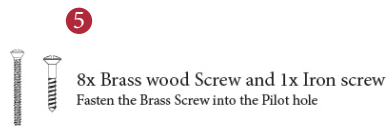

BAUHAUS LOW PROFILE BATHROOM/CLOAKROOM HANDLE WITH PRIVACY TURN

INSIDE VIEW
With thumbturn.

OUTSIDE VIEW
With slotted release.
Used to open door in emergency.

This bathroom handle is suitable for use with most U.K. bathroom locks with a 57mm CTC.
For a new door installation we would recommend using our York bathroom locks from the list below.

2x 2.5 & 2 mm Allen key :
Used to fasten handle & thumbturn

Spindle : 7.8mm x 68mm - 1pc.

8x Brass wood Screw and 1x Iron screw
Fasten the Brass Screw into the Pilot hole

BATHROOM LOCKS
(not Included, must be ordered separately)

Box Contains

- ① Pair of lever handles
- ② 1x Thumbturn & release
- ③ 1x 68mm spindle suitable for 35mm & 45mm thick door
- ④ 2x Allen key
- ⑤ 8x Brass wood screws
1x Iron screw

M Marcus Ltd., Dudley

Product Code